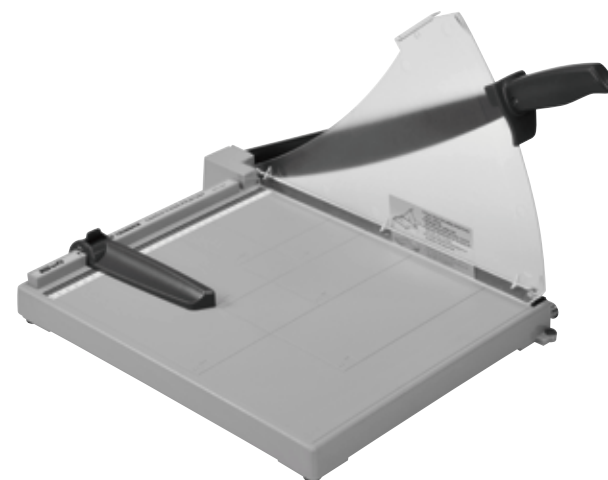

Plastic Paper Guillotine

Operating Instructions

BEFORE USING THIS PRODUCT, READ, UNDERSTAND, AND FOLLOW THESE INSTRUCTIONS.

FOR INDOOR USE ONLY

IMPORTANT SAFEGUARDS

- **Read all instructions before using.**
- This product is not intended for use by children. Keep product out of the reach of children and pets.
- This product is intended for use in trimming paper. Do not use the product for any other purpose.
- Keep loose items (e.g., hands, fingers, jewelry, clothing, neckties, etc.) away from the blade to avoid personal injury or damage to the product.
-  To avoid damage to the product
 - Remove paper clips and staples from items before trimming paper.
 - Never lubricate the cutting blade.
 - Do not expose product to water or other liquids.
-  To avoid possible severe personal injury
 - Never operate the trimmer without the safety shield in place
 - Never carry the trimmer by the blade.
 - Never carry the trimmer by the cutting handle.
 - Always ensure the blade lock is secure when the product is not in use.
- Do not attempt to dislodge jammed debris with a pointed object, as personal injury or product damage may occur.
- Always operate the product on a flat, level, steady surface to avoid it overturning.
- Do not hang or wall-mount the product.
- This product is intended for indoor use only. Do not use outdoors.

SAVE THESE INSTRUCTIONS FOR FUTURE REFERENCE

Components description

Performance

Specification	A4	B4	A3
Base size (W x D) in mm	305x350	360x425	360x480
Cutting length(mm)	335	385	440
Cutting capacity sheets(80 gsm)	10	10	10
Clamp	press	press	press
Safety shield	ABS shield	ABS shield	ABS shield
Blade lock	∨	∨	∨
Measuring scale	MM/INCH	MM/INCH	MM/INCH
Format Indication	A6-A4	A6-B4	A6-A3