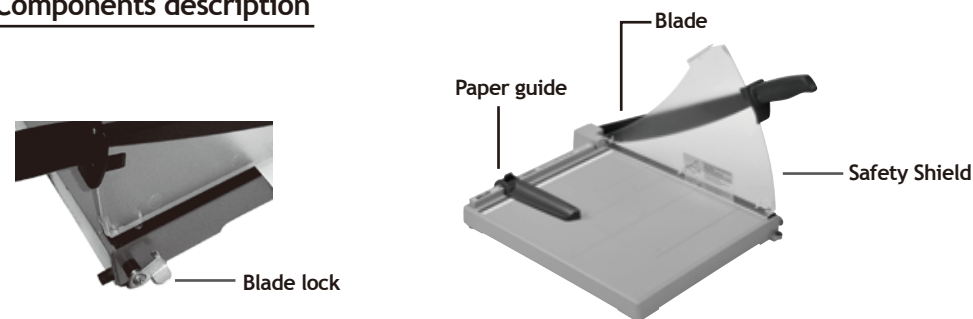

Plastic Paper Guillotine

Operating Instructions

BEFORE USING THIS PRODUCT, READ, UNDERSTAND, AND FOLLOW THESE INSTRUCTIONS.

FOR INDOOR USE ONLY

IMPORTANT SAFEGUARDS

- **Read all instructions before using.**
- This product is not intended for use by children. Keep product out of the reach of children and pets.
- This product is intended for use in trimming paper. Do not use the product for any other purpose.
- Keep loose items (e.g., hands, fingers, jewelry, clothing, neckties, etc.) away from the blade to avoid personal injury or damage to the product.
-  To avoid damage to the product
 - Remove paper clips and staples from items before trimming paper.
 - Never lubricate the cutting blade.
 - Do not expose product to water or other liquids.
-  To avoid possible severe personal injury
 - Never operate the trimmer without the safety shield in place
 - Never carry the trimmer by the blade.
 - Never carry the trimmer by the cutting handle.
 - Always ensure the blade lock is secure when the product is not in use.
- Do not attempt to dislodge jammed debris with a pointed object, as personal injury or product damage may occur.
- Always operate the product on a flat, level, steady surface to avoid it overturning.
- Do not hang or wall-mount the product.
- This product is intended for indoor use only. Do not use outdoors.

SAVE THESE INSTRUCTIONS FOR FUTURE REFERENCE

Components description

Performance

Specification	A4	B4	A3
Base size (W x D) in mm	305x350	360x425	360x480
Cutting length(mm)	335	385	440
Cutting capacity sheets(80 gsm)	10	10	10
Clamp	press	press	press
Safety shield	ABS shield	ABS shield	ABS shield
Blade lock	∨	∨	∨
Measuring scale	MM/INCH	MM/INCH	MM/INCH
Format Indication	A6-A4	A6-B4	A6-A3