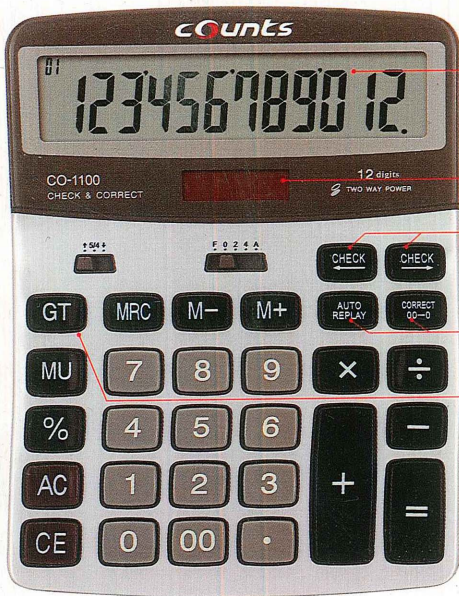

12

12 Digits

Extra Large Display

MU KEY

Dual Power

CO-1100

99 Steps Check & Correct
Calculator

Counts

Check / Correct

Extra Large Display

TWO WAY POWER

99 Steps Check

Use the **CHECK** and **CHECK** key to scroll through up to 99 steps of past calculations

Correct / Auto Review

Grand Total Memory

CO-1100