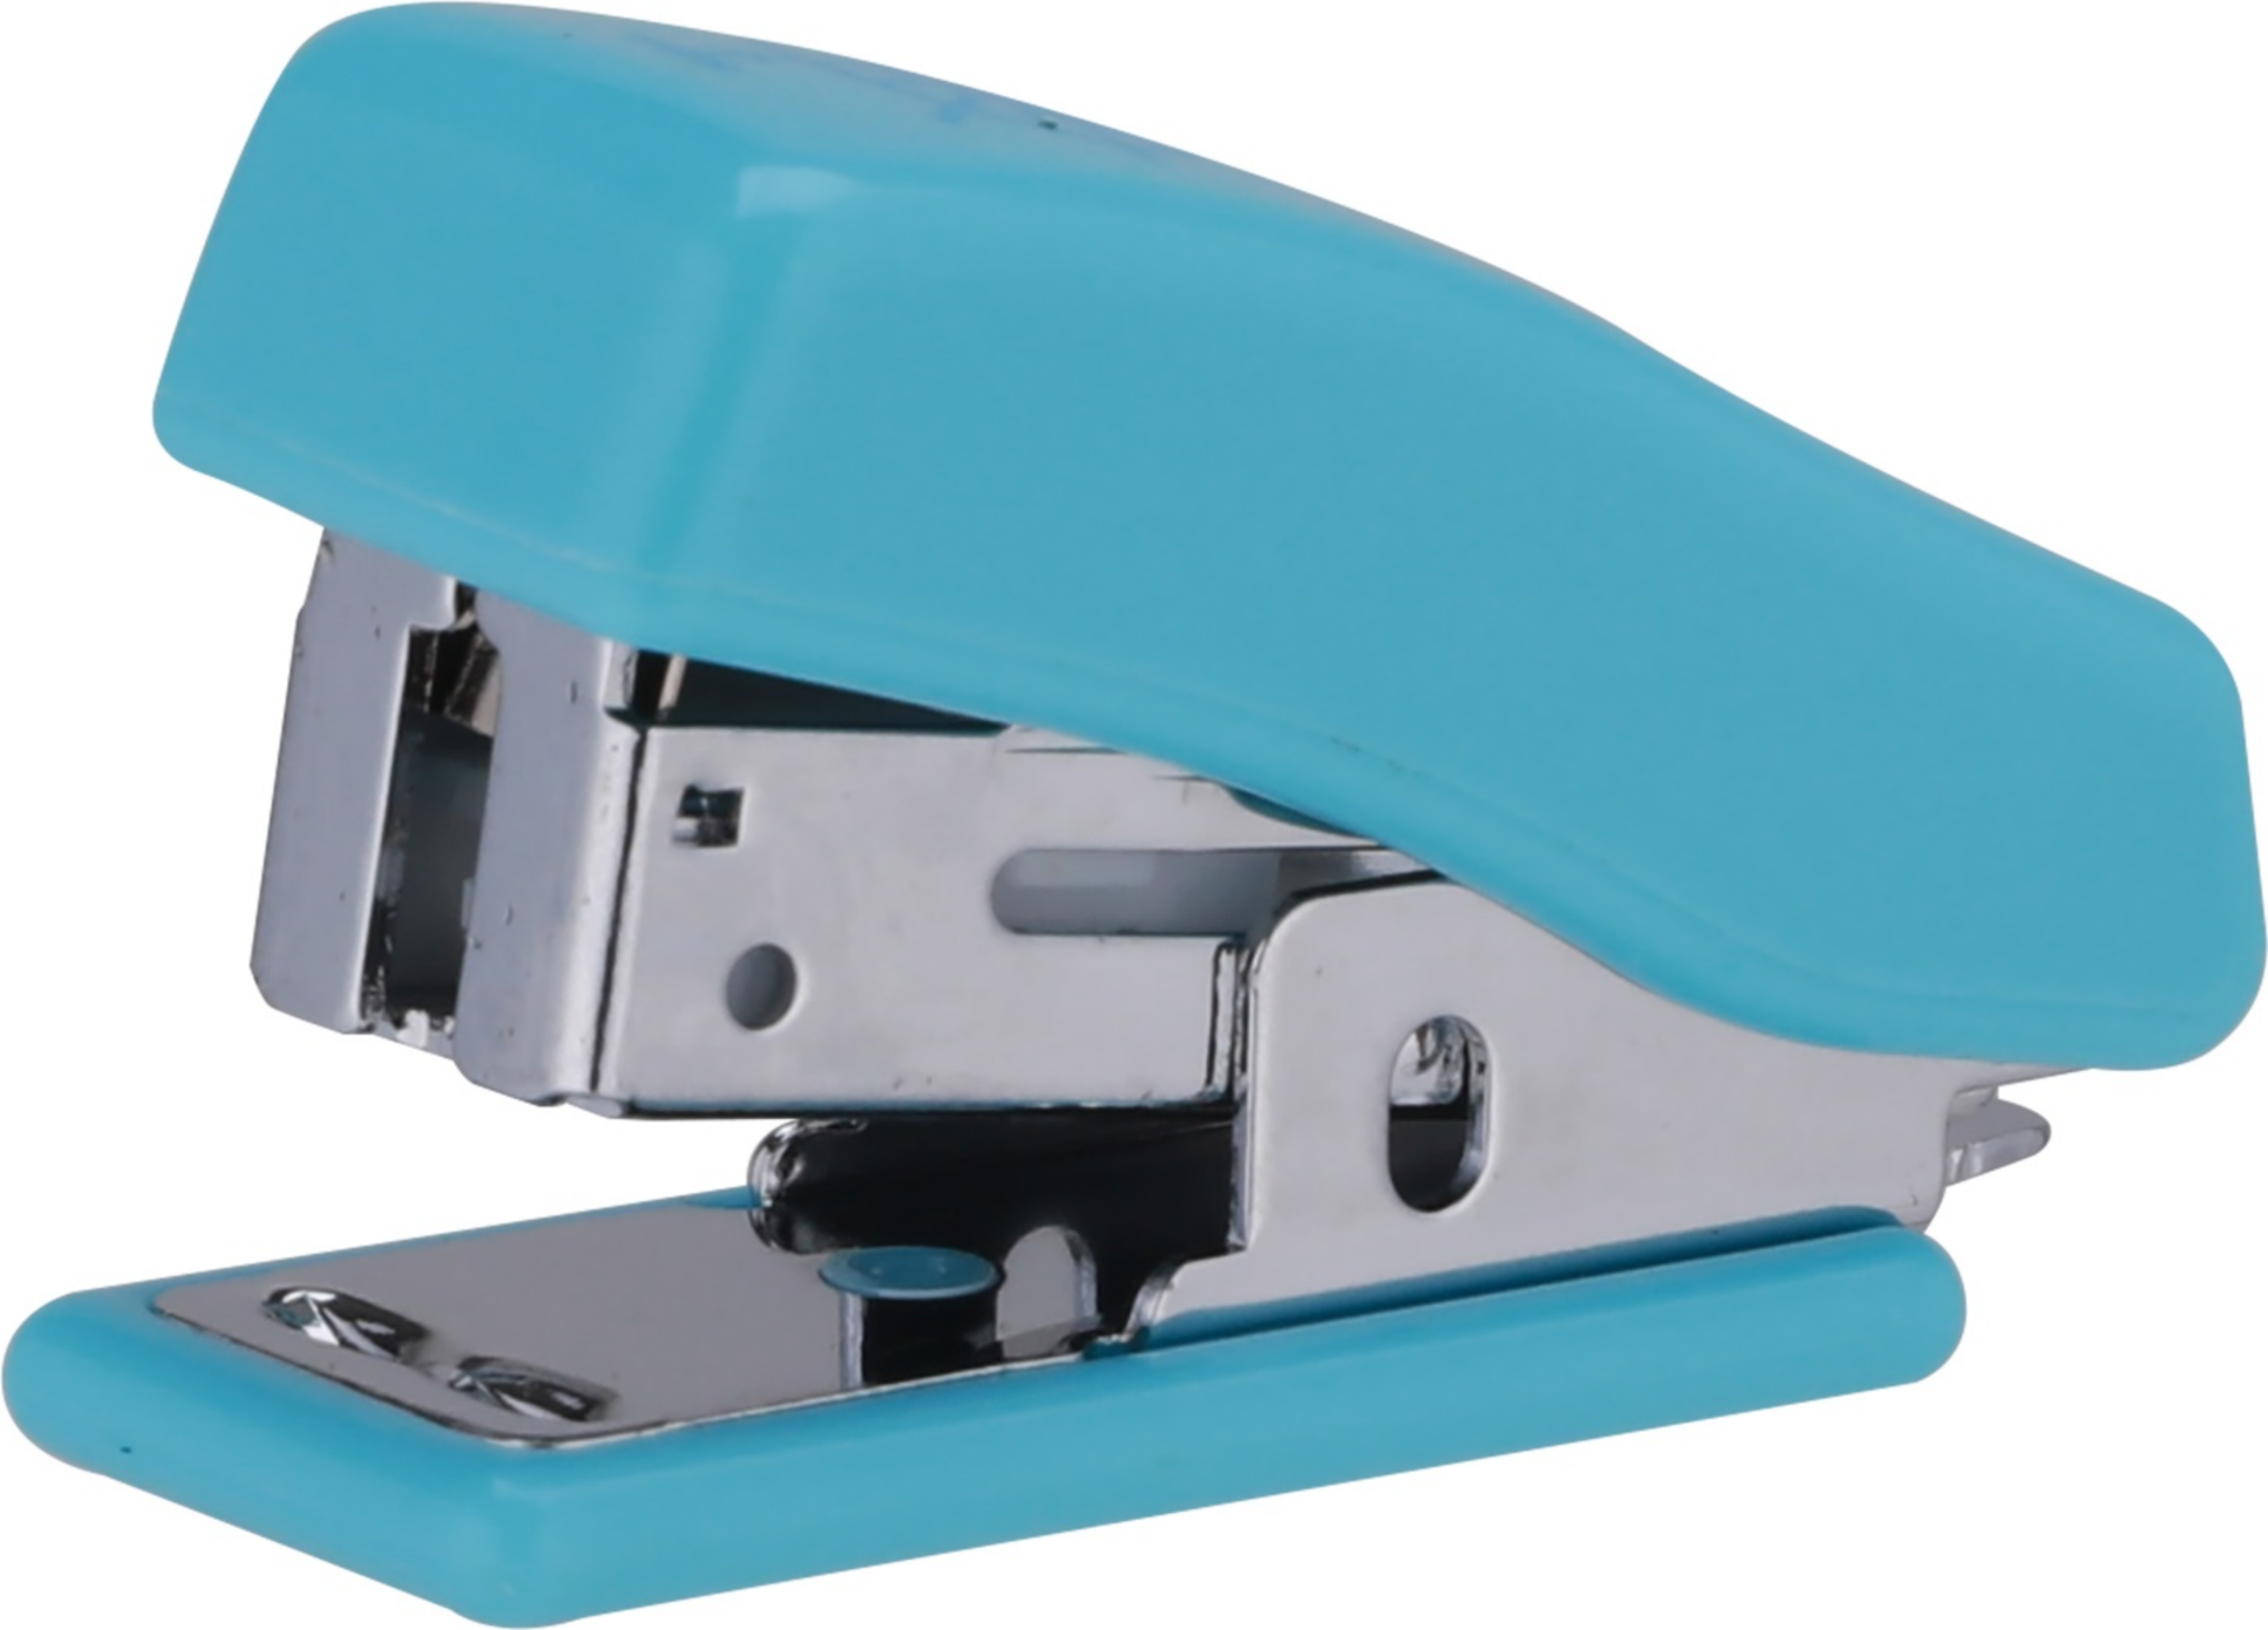

deli

STAPLER
0353

24/6 25/6
140 PCS

2-12
STAPLES

25MM

STAPLES

deli

640pcs

Use staples No.12

金可益办公

deli

STAPLER 0353

24/6 26/6
540 PCS

2-12
sheets

Staple
remover

STAPLES

deli

640pcs

Use staples No.12