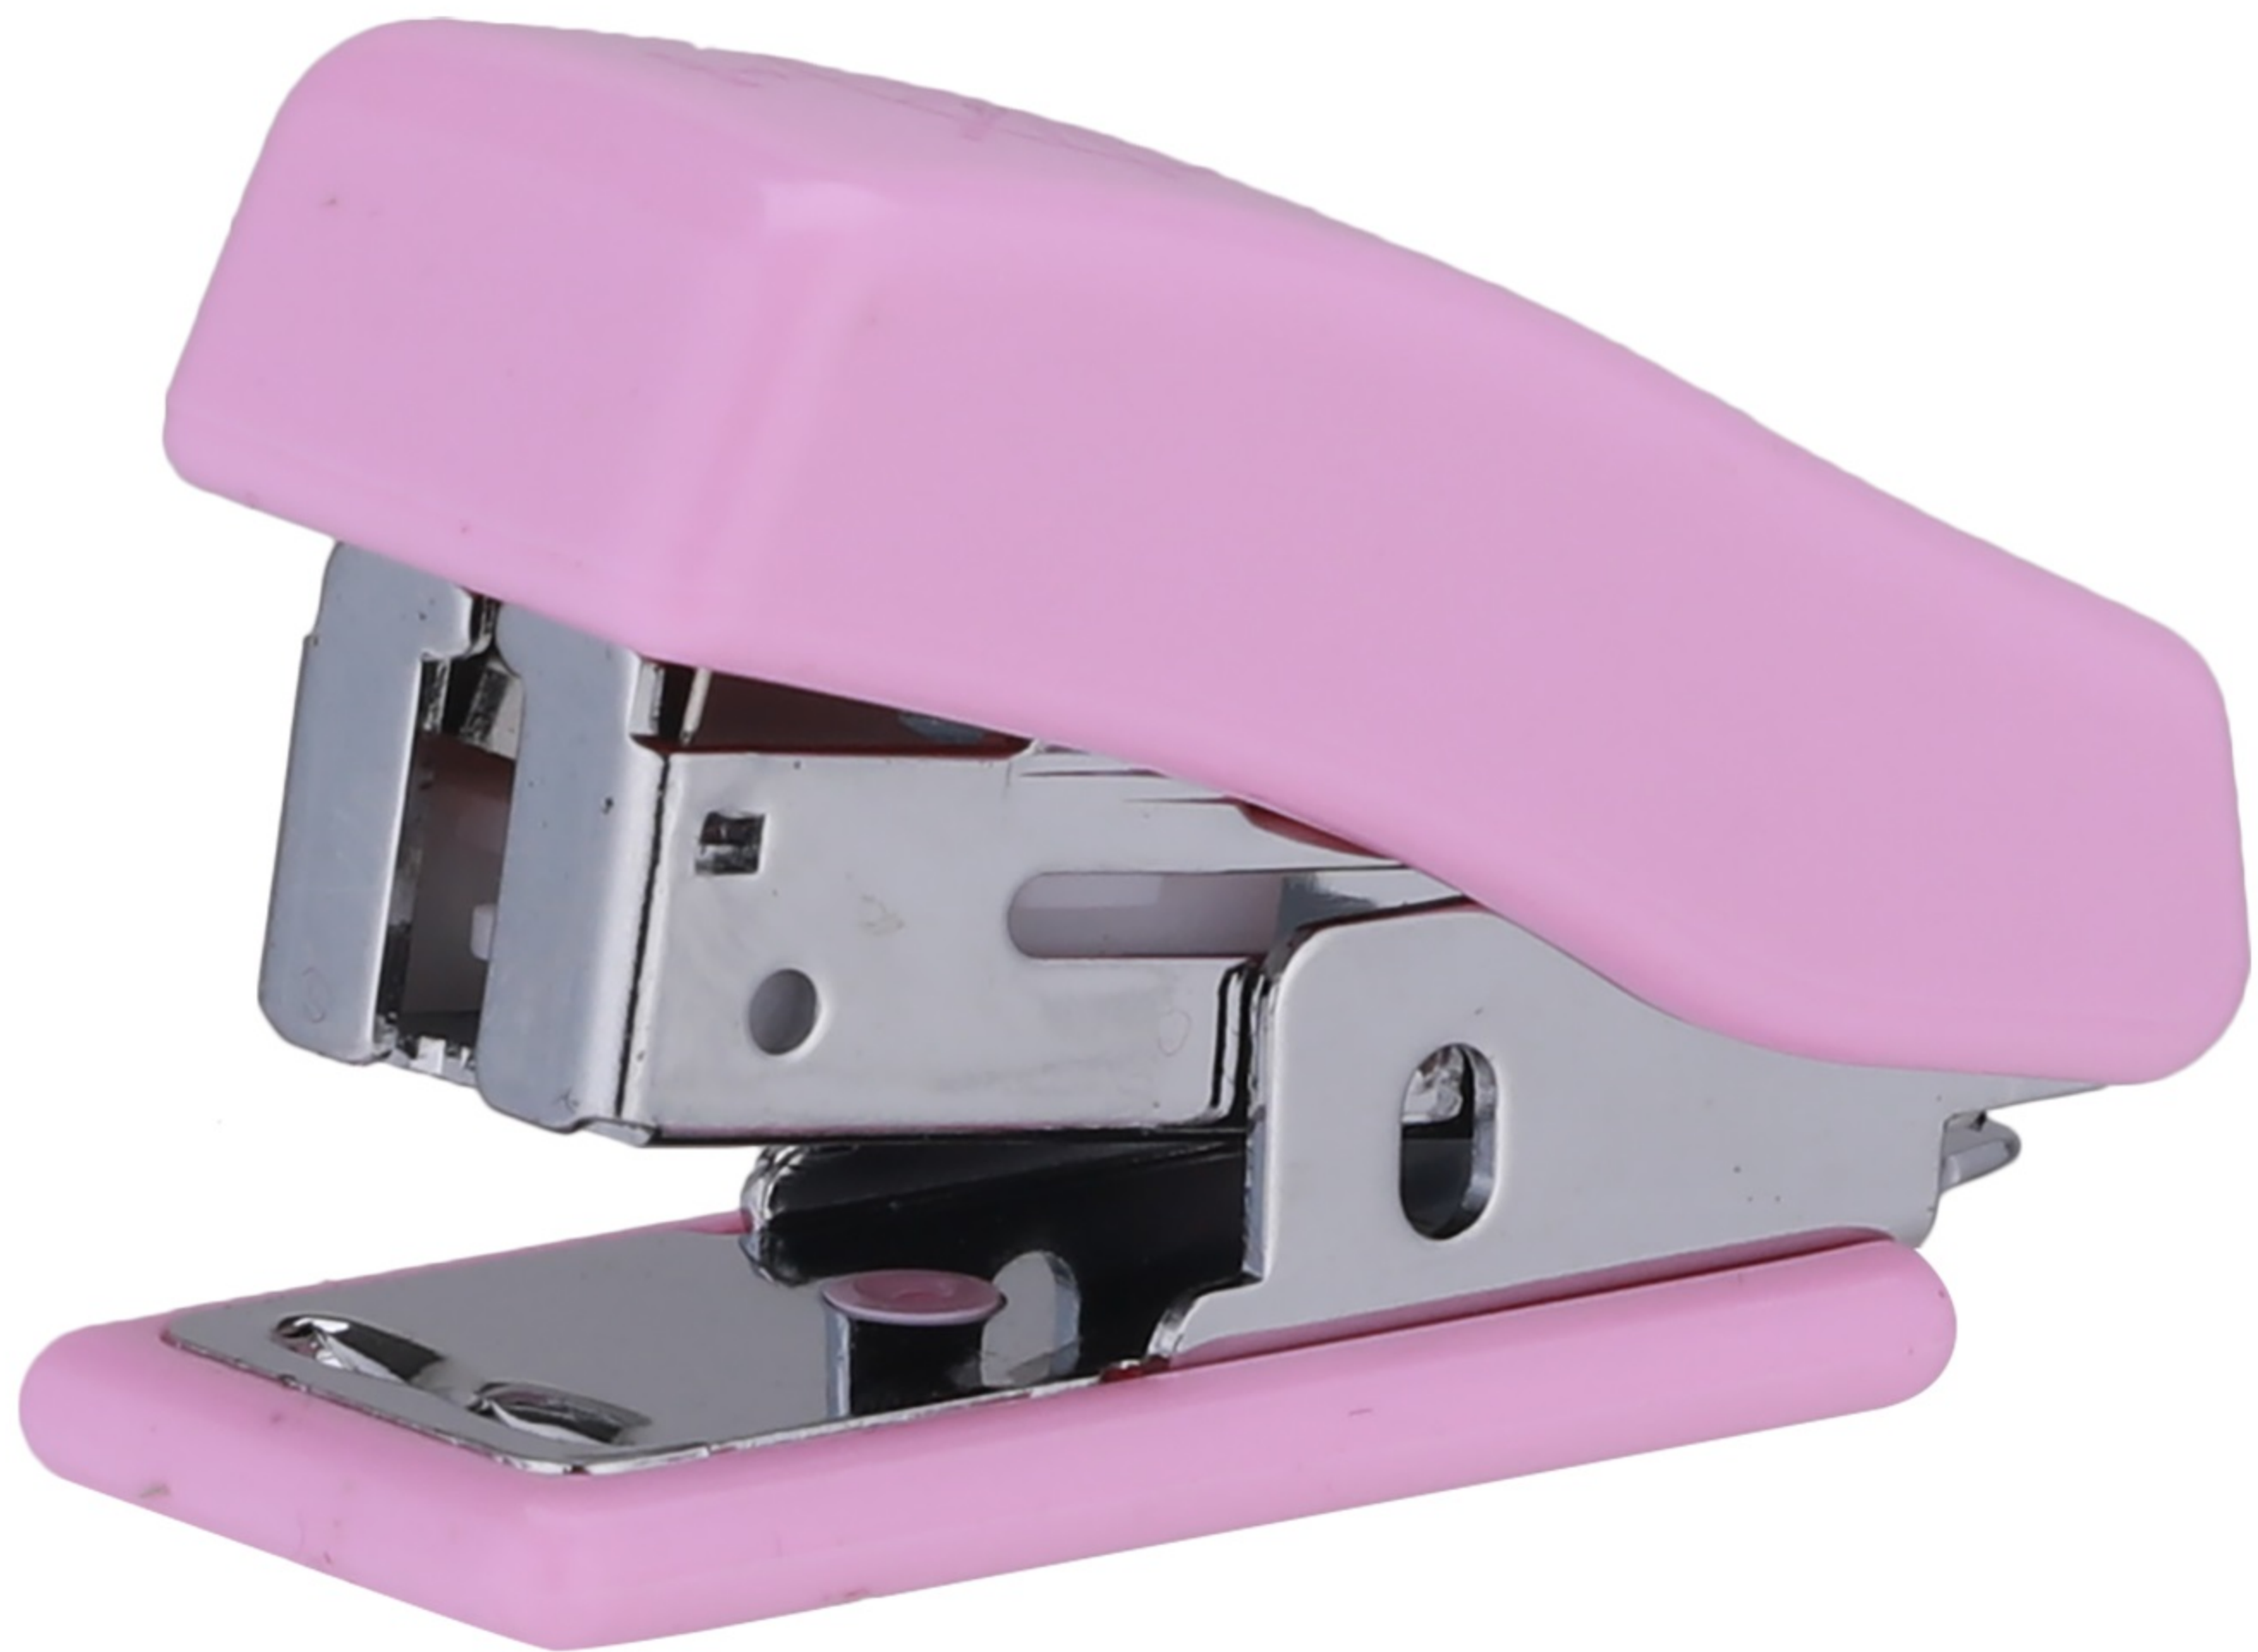

deli

STAPLER
0353

24/6 25/6
140 PCS

2-12
STAPLES

25MM

STAPLES

deli

640pcs

Use staples No.12

金可益办公

deli

STAPLER 0353

24/6 26/6
540 PCS

2-12
sheets

Staple
remover

STAPLES

deli

640pcs

Use staples No.12