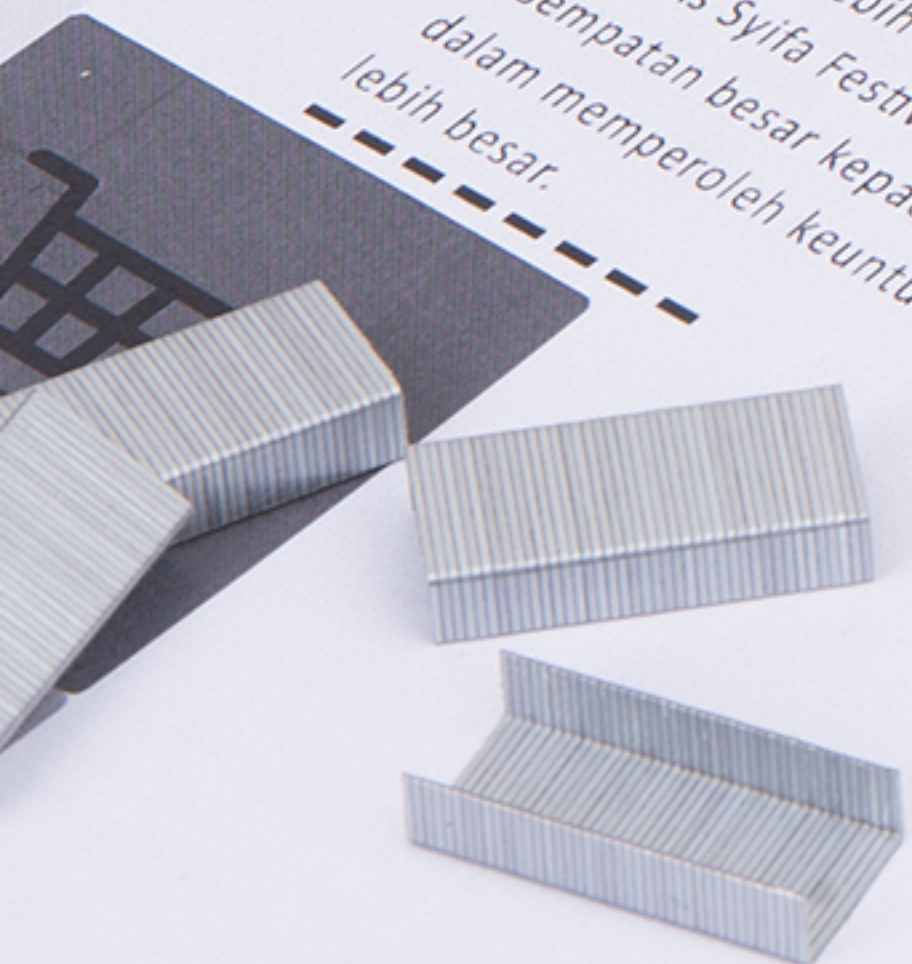

deli

STAPLER

Metal wrap cover and based for super comfortable holding

Low staple indicator

Metal pull bar

Anti-skid base

cycle lifetime

Ref.

EFFORTLESS
STAPLER
0462

EFFORTLESS STAPLER

0462

- 
24/6 & 26/6
≤100PCS
- 
25 SHEETS
- 
Metal
cover