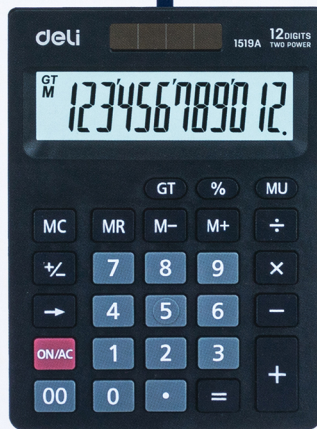

GOJI

ELECTRONIC CALCULATOR

GOJI GENE BY GOJI LTD

MADE IN CHINA

# CALCULATOR

1519A

deli

SMART

12

DIGITS

Dual Power