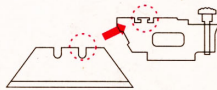

1. Unscrew, and separate 2 parts of the handle.