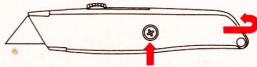

UTILITY KNIFE

2100

BLADE REPLACEMENT INSTRUCTION

If the blade needs to be replaced, please use Deli 78001 blade for best performance.