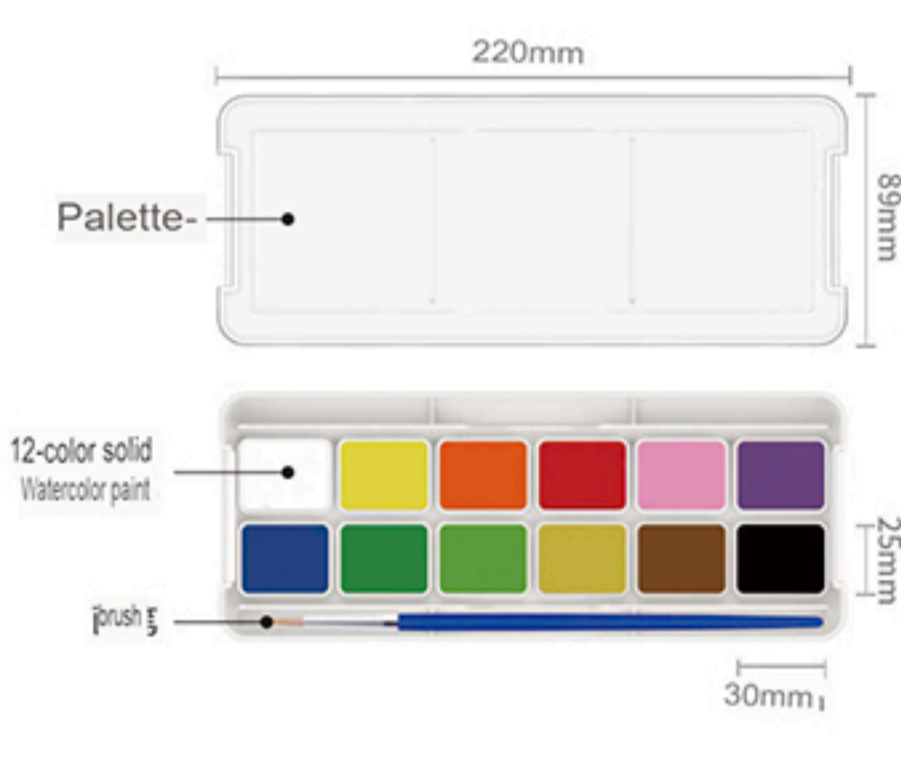

高品质颜料块

可长时间使用, 颜色易蘸取

色彩鲜艳

颜料饱和度高 晕染效果佳

自带拉环

手持颜料盒不易掉落

117mm

182mm

高品质颜料块

可长时间使用, 颜色易蘸取

色彩鲜艳

颜料饱和度高 晕染效果佳

自带拉环

手持颜料盒不易掉落

140mm

210mm

Let you know about the product in the following content information

name	Item No.	规格
Solid watercolor paint	73868	220x89x16 mm

[Solid watercolor pigment chromatography :

Due to the influence of the display, etc., the color of the natural spectrum is for reference only

12-color pigment color :

For detailed colors, please refer to the above chromatographic description

The upper cover can be used as a palette

A box of dual-purpose brushes with free brushes

The lid of the product itself can be used directly as a palette