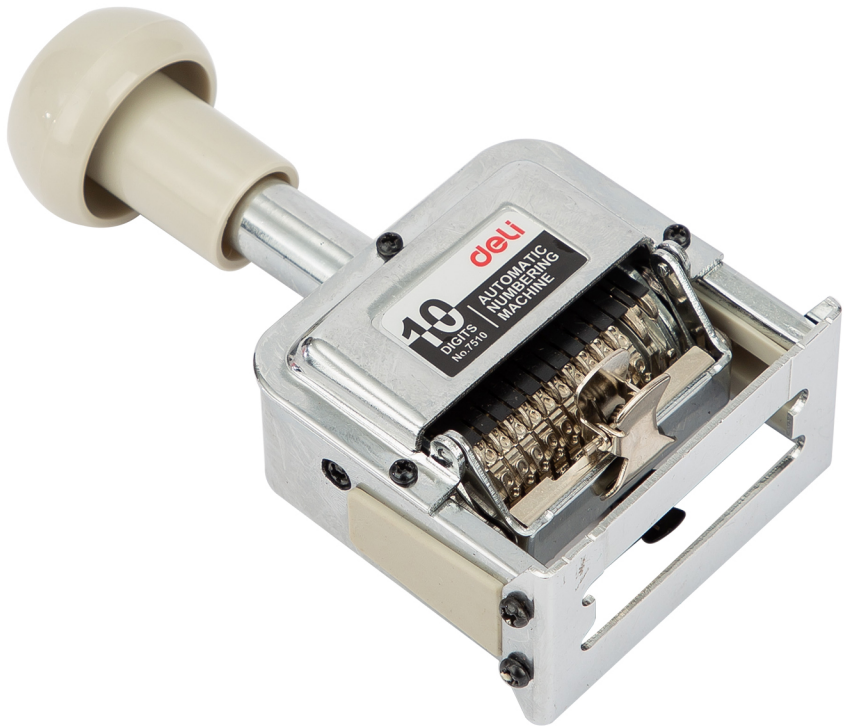

deli

10  
DIGITS  
No. 7510

deli  
AUTOMATIC  
NUMBERING  
MACHINE

deli

EASY

NUMBERING MACHINE SERIES

REF.	NUMBER OF MOVEMENTS	DIGIT
7506	7	8
7507	5	7
7508	7	8
7510	7	10

**DELI GROUP CO., LTD.**

REF: 7510

6 921734 975102

deli

EASY

# NUMBERING MACHINE

7510

10

DIGITS

Number auto-shifting mechanism

Lock