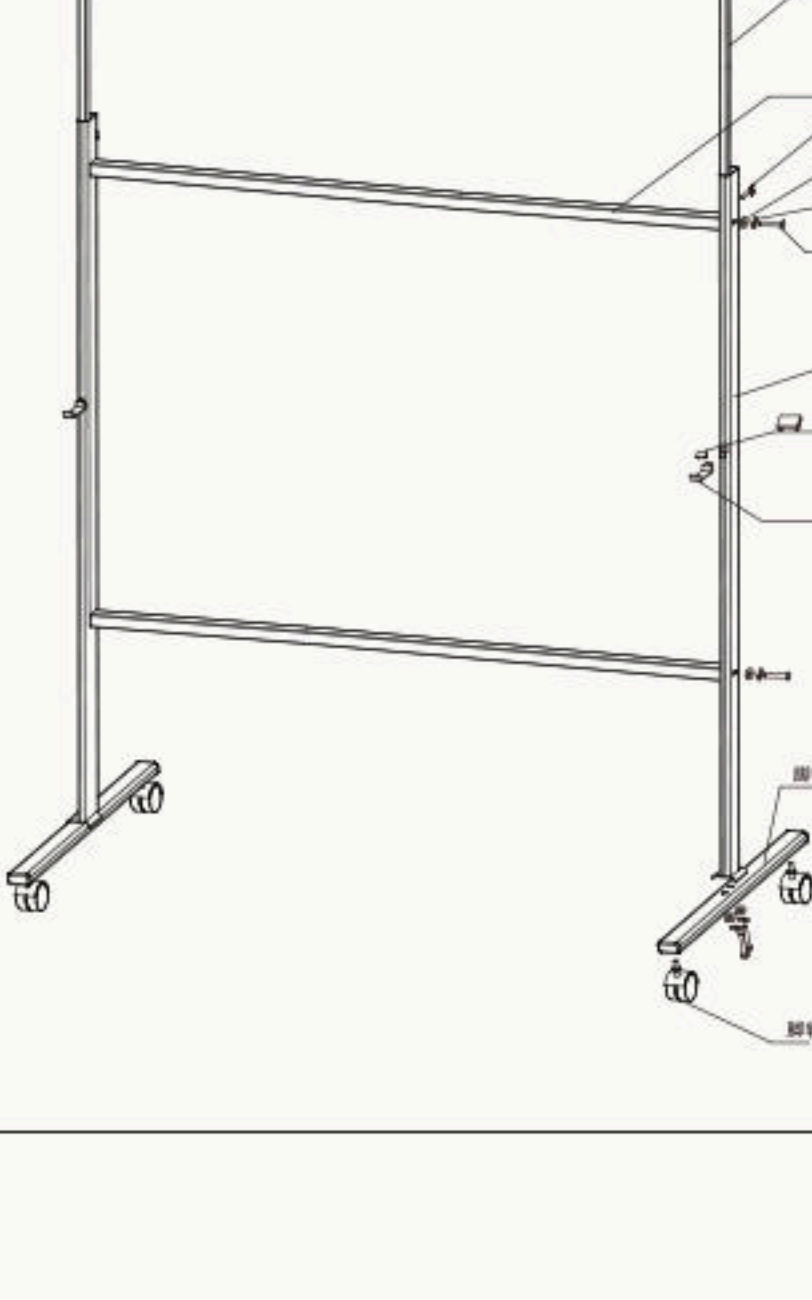

deli

适合放置的白板

长度为：120cm-250cm

宽度为：90cm-100cm

正侧面展示 

左侧面展示 

Lightweight whiteboard stand

- Lightweight and easy to move • solid and stable selection
- Comfortable and smooth writing • suitable for many occasions

7870 whiteboard stand

Product category whiteboard bracket	color Monochrome outfit
Product specification Grid 112×57×151cm	净重 7.5kg
© Suitable for small whiteboard size 120×90cm	© Applicable whiteboard maximum size 250×100cm

Powerful whiteboard stand/makes it easy and convenient for you to use!
use deli white board frame,Let you use it more easily

DeLi 7870 whiteboard stand assembly instructions

序号	零部件名称	数量
1	平垫圈	8
2	弹簧垫圈	8
3	M6蝶形螺栓	2
4	M6蝶形螺栓	2
5	M8六角螺栓	8
6	上支撑片	2
7	下支撑片	2
8	立管	2
9	横管	2
10	脚管	2
11	活动支撑方管	2
12	脚轮	4
13	扳手	1
14	支撑片孔盖	2

适用白板最小规格	120×90cm
适用白板最大规格	250×100cm
备注	脚轮可自锁