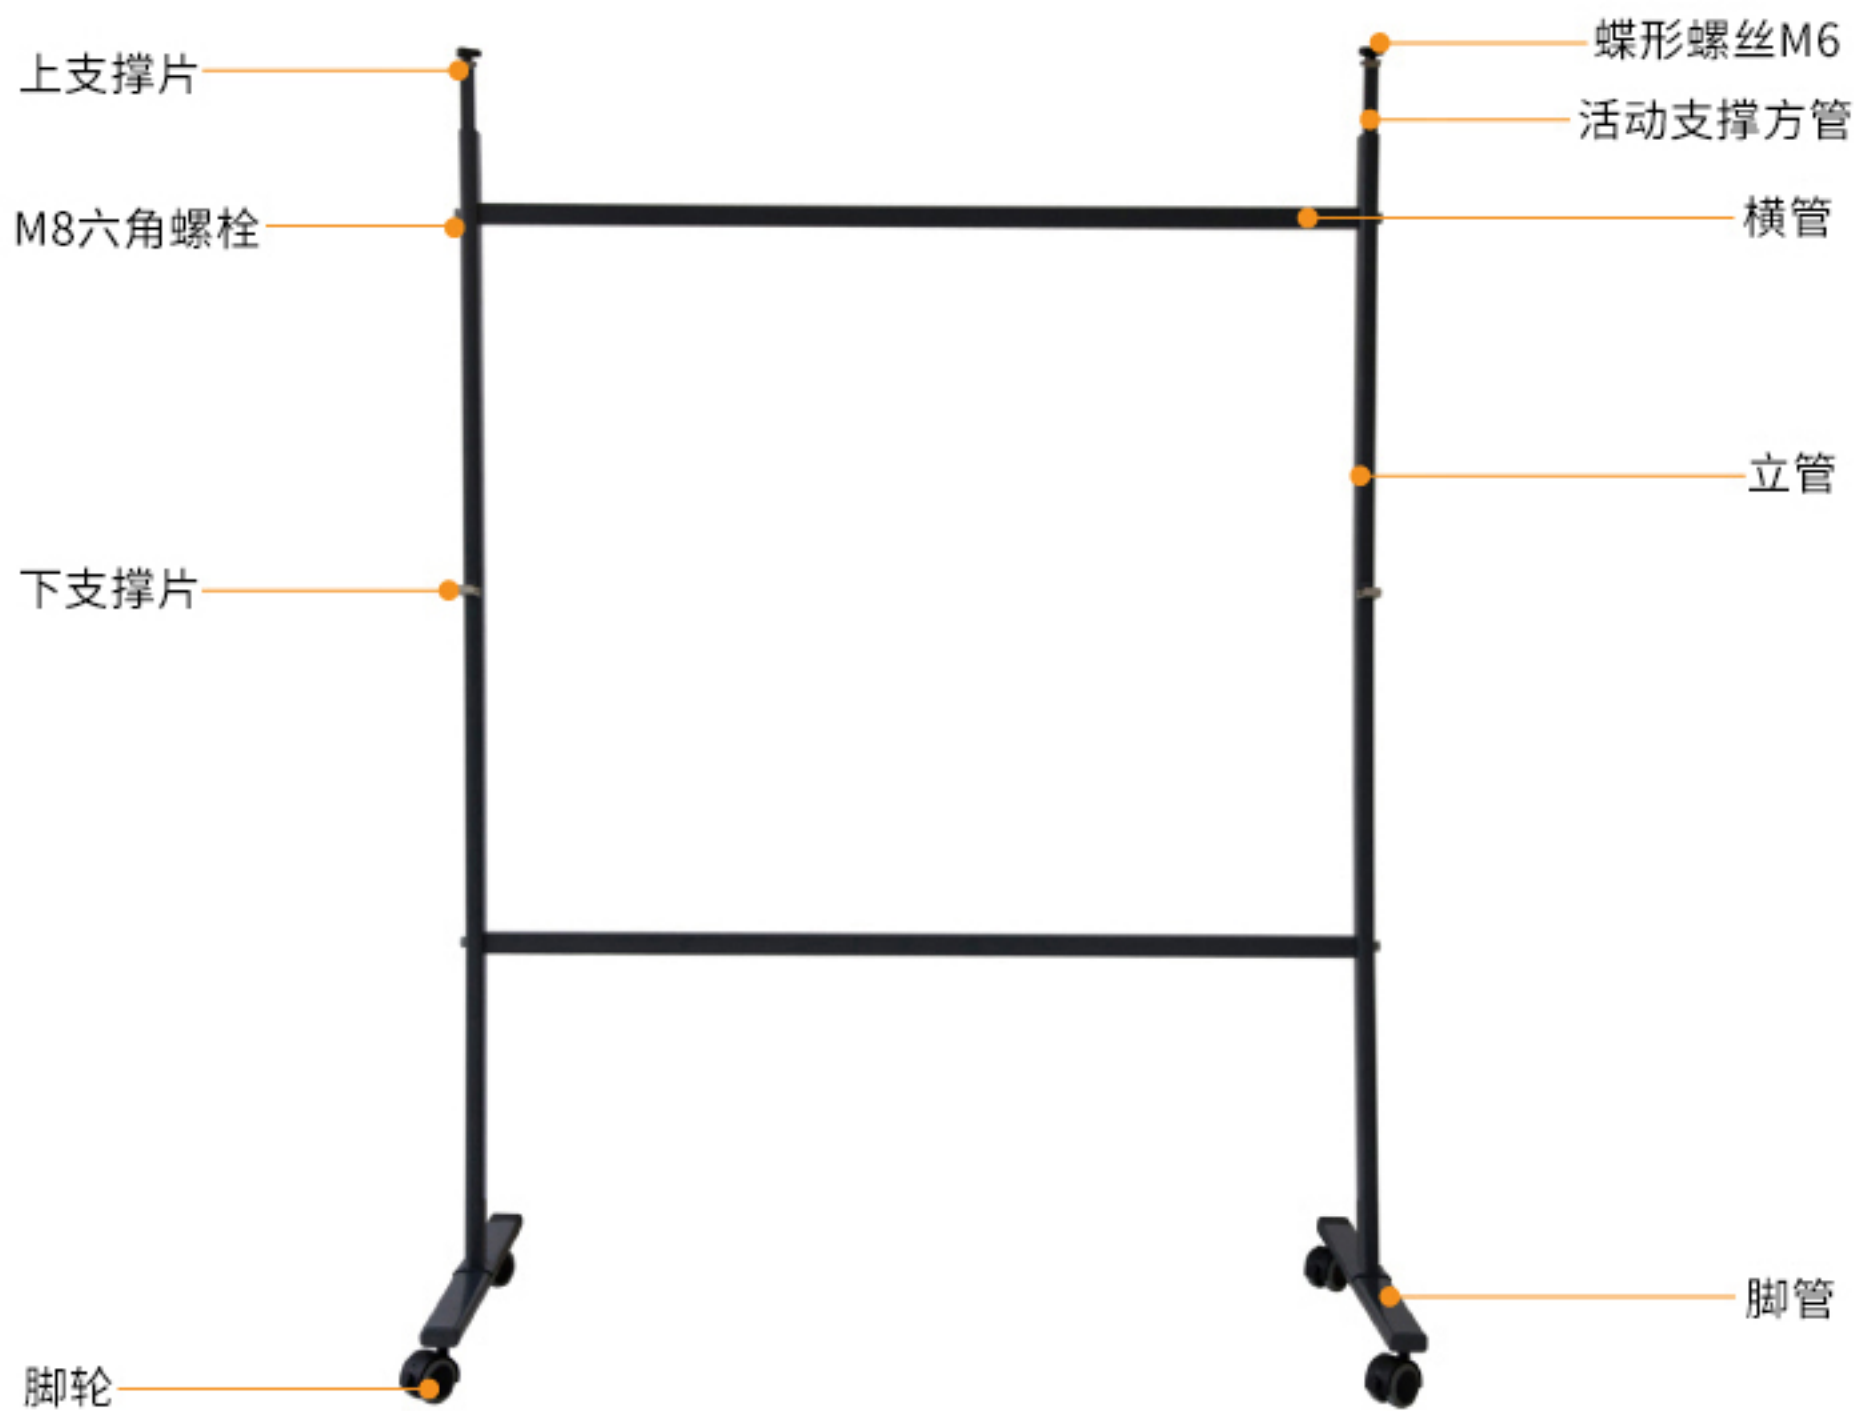

deli

适合放置的白板

长度为：120cm-250cm

宽度为：90cm-100cm

正侧面展示 

左侧面展示 

Lightweight whiteboard stand

- Lightweight and easy to move • solid and stable selection
- Comfortable and smooth writing • suitable for many occasions

7870 whiteboard stand

Product category whiteboard bracket	color Monochrome outfit
Product specification Grid 112×57×151cm	净重 7.5kg
© Suitable for small whiteboard size 120×90cm	© Applicable whiteboard maximum size 250×100cm

Powerful whiteboard stand/makes it easy and convenient for you to use!
use deli white board frame,Let you use it more easily

DeLi 7870 whiteboard stand assembly instructions

序号	零部件名称	数量
1	平垫圈	8
2	弹簧垫圈	8
3	M6蝶形螺栓	2
4	M6蝶形螺栓	2
5	M8六角螺栓	8
6	上支撑片	2
7	下支撑片	2
8	立管	2
9	横管	2
10	脚管	2
11	活动支撑方管	2
12	脚轮	4
13	扳手	1
14	支撑片孔盖	2

适用白板最小规格	120×90cm
适用白板最大规格	250×100cm
备注	脚轮可自锁