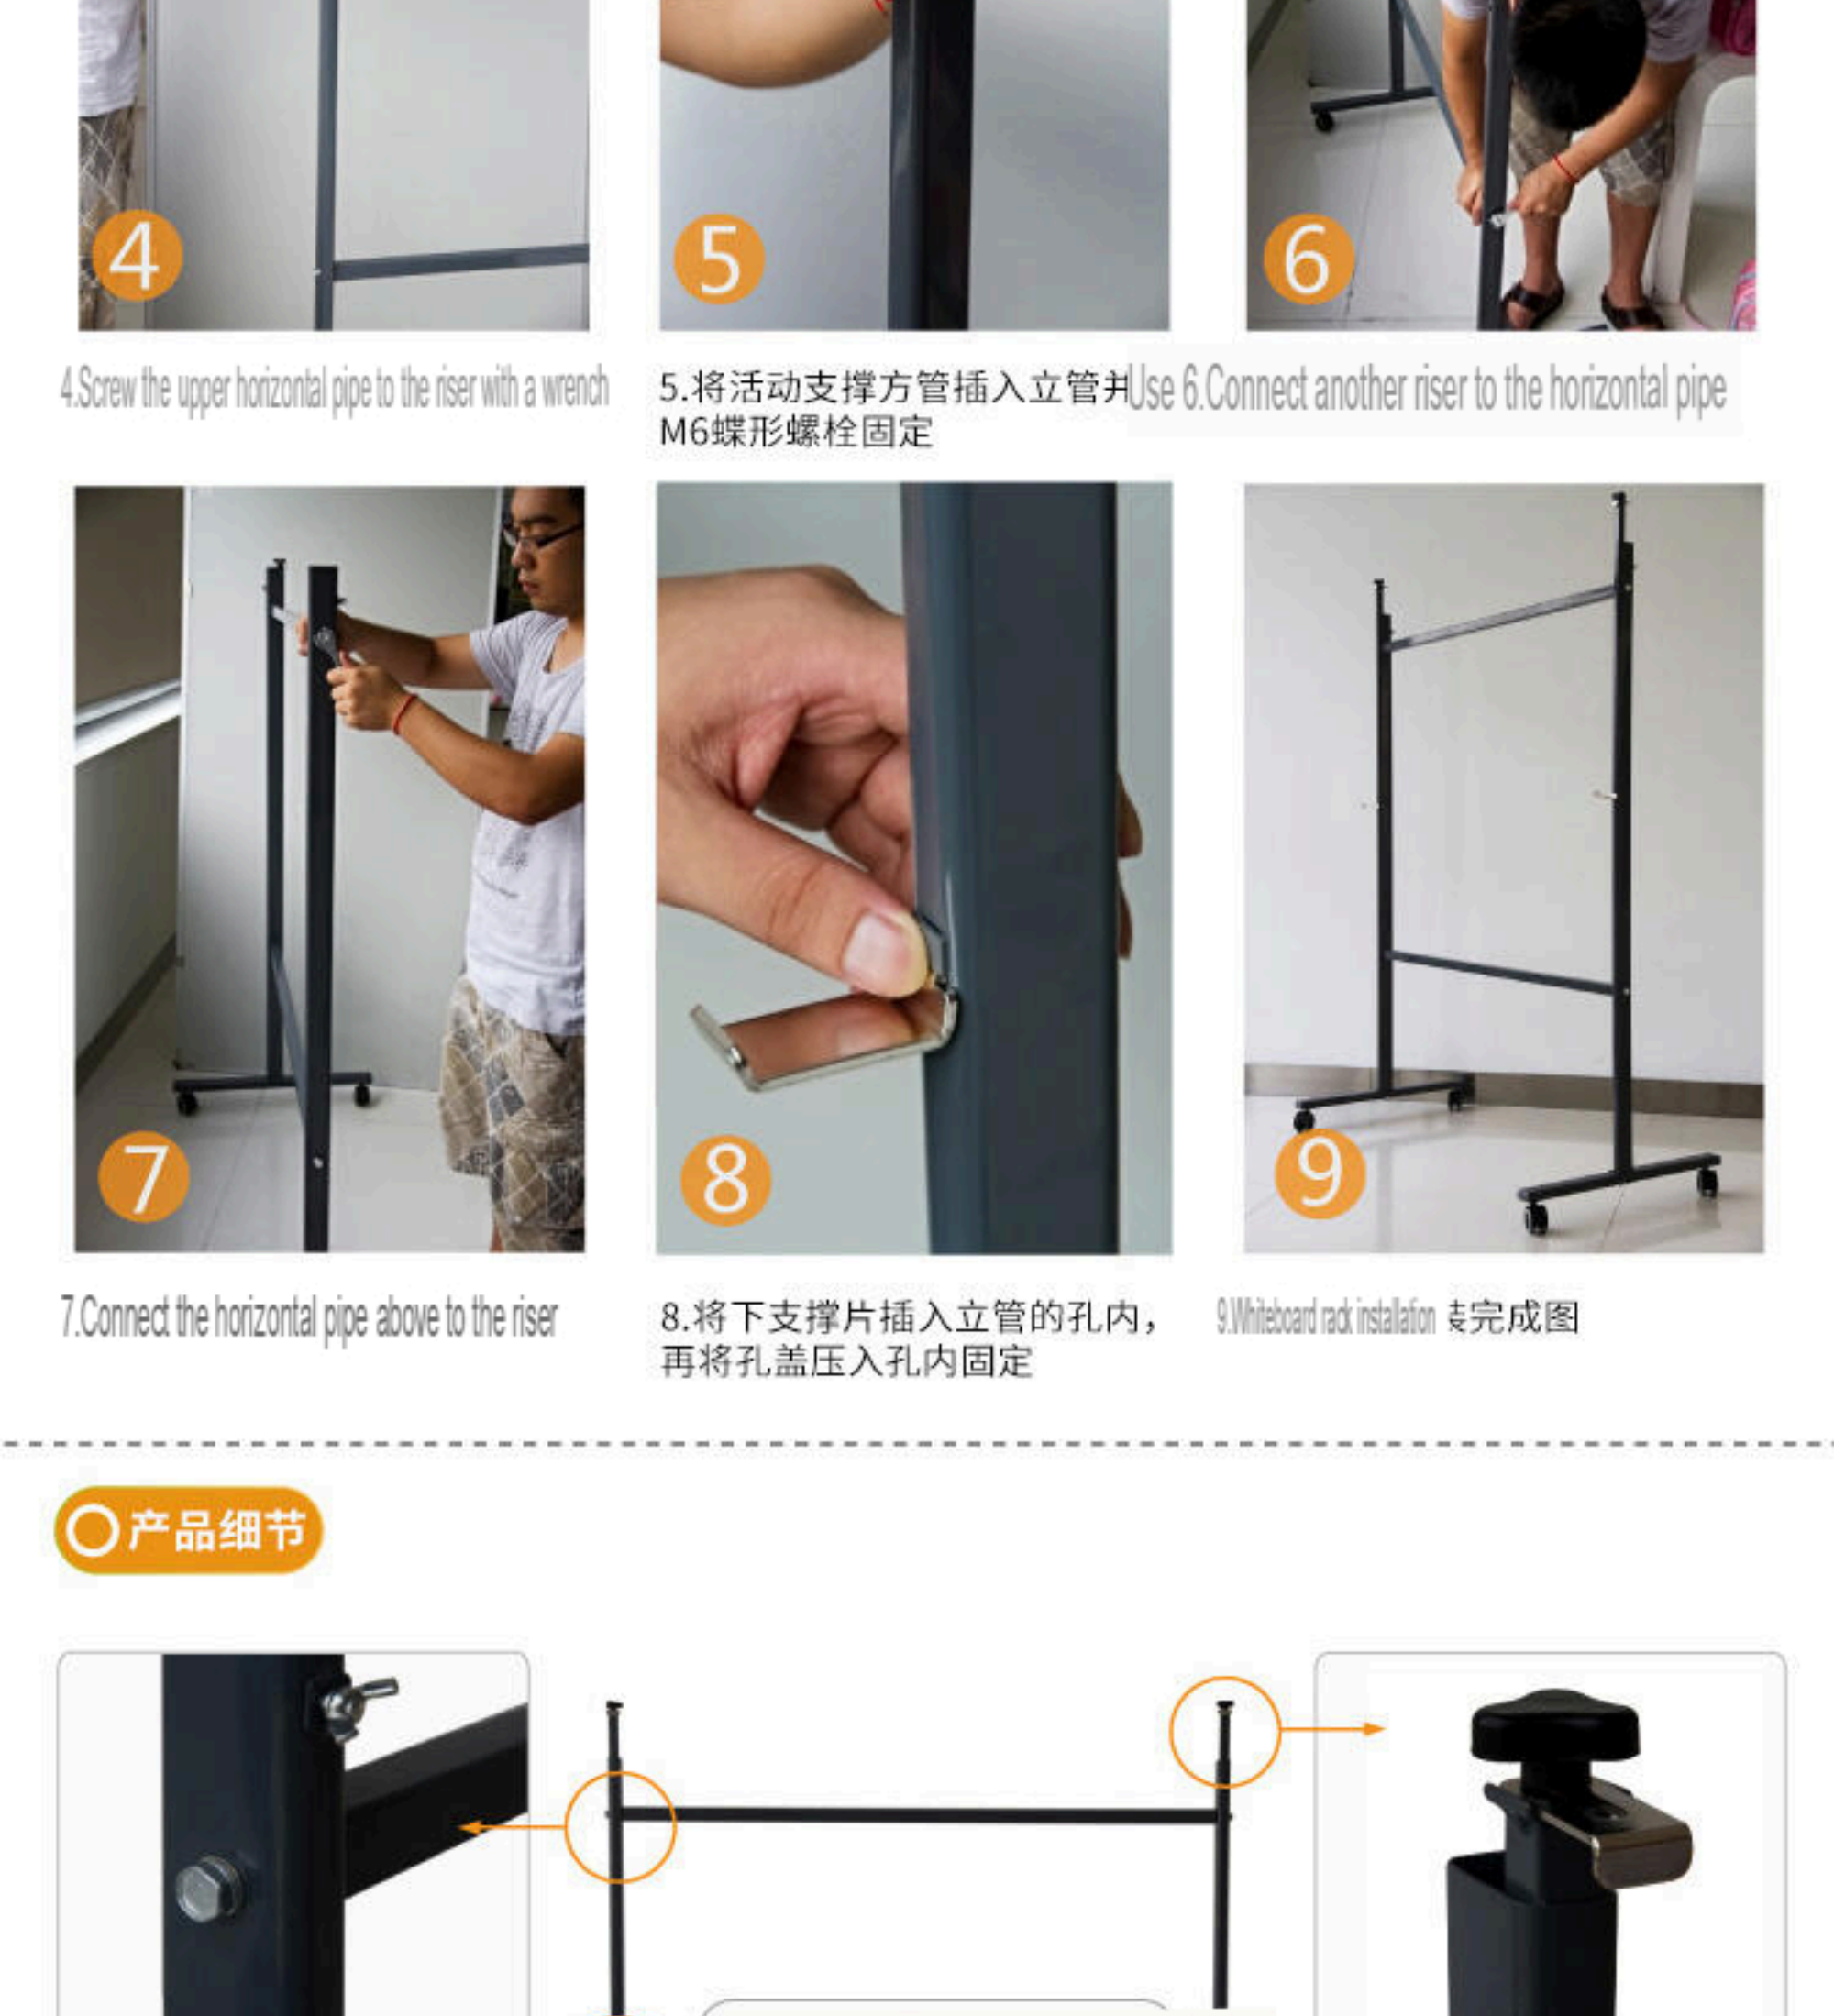

deli

适合放置的白板

长度为：120cm-250cm

宽度为：90cm-100cm

正侧面展示 

左侧面展示 

Lightweight whiteboard stand

- Lightweight and easy to move • solid and stable selection
- Comfortable and smooth writing • suitable for many occasions

7870 whiteboard stand

Product category whiteboard bracket	color Monochrome outfit
Product specification Grid 112×57×151cm	净重 7.5kg
© Suitable for small whiteboard size 120×90cm	© Applicable whiteboard maximum size 250×100cm

Powerful whiteboard stand/makes it easy and convenient for you to use!
use deli white board frame,Let you use it more easily

DeLi 7870 whiteboard stand assembly instructions

序号	零部件名称	数量
1	平垫圈	8
2	弹簧垫圈	8
3	M6蝶形螺栓	2
4	M6蝶形螺栓	2
5	M8六角螺栓	8
6	上支撑片	2
7	下支撑片	2
8	立管	2
9	横管	2
10	脚管	2
11	活动支撑方管	2
12	脚轮	4
13	扳手	1
14	支撑片孔盖	2

适用白板最小规格	120×90cm
适用白板最大规格	250×100cm
备注	脚轮可自锁