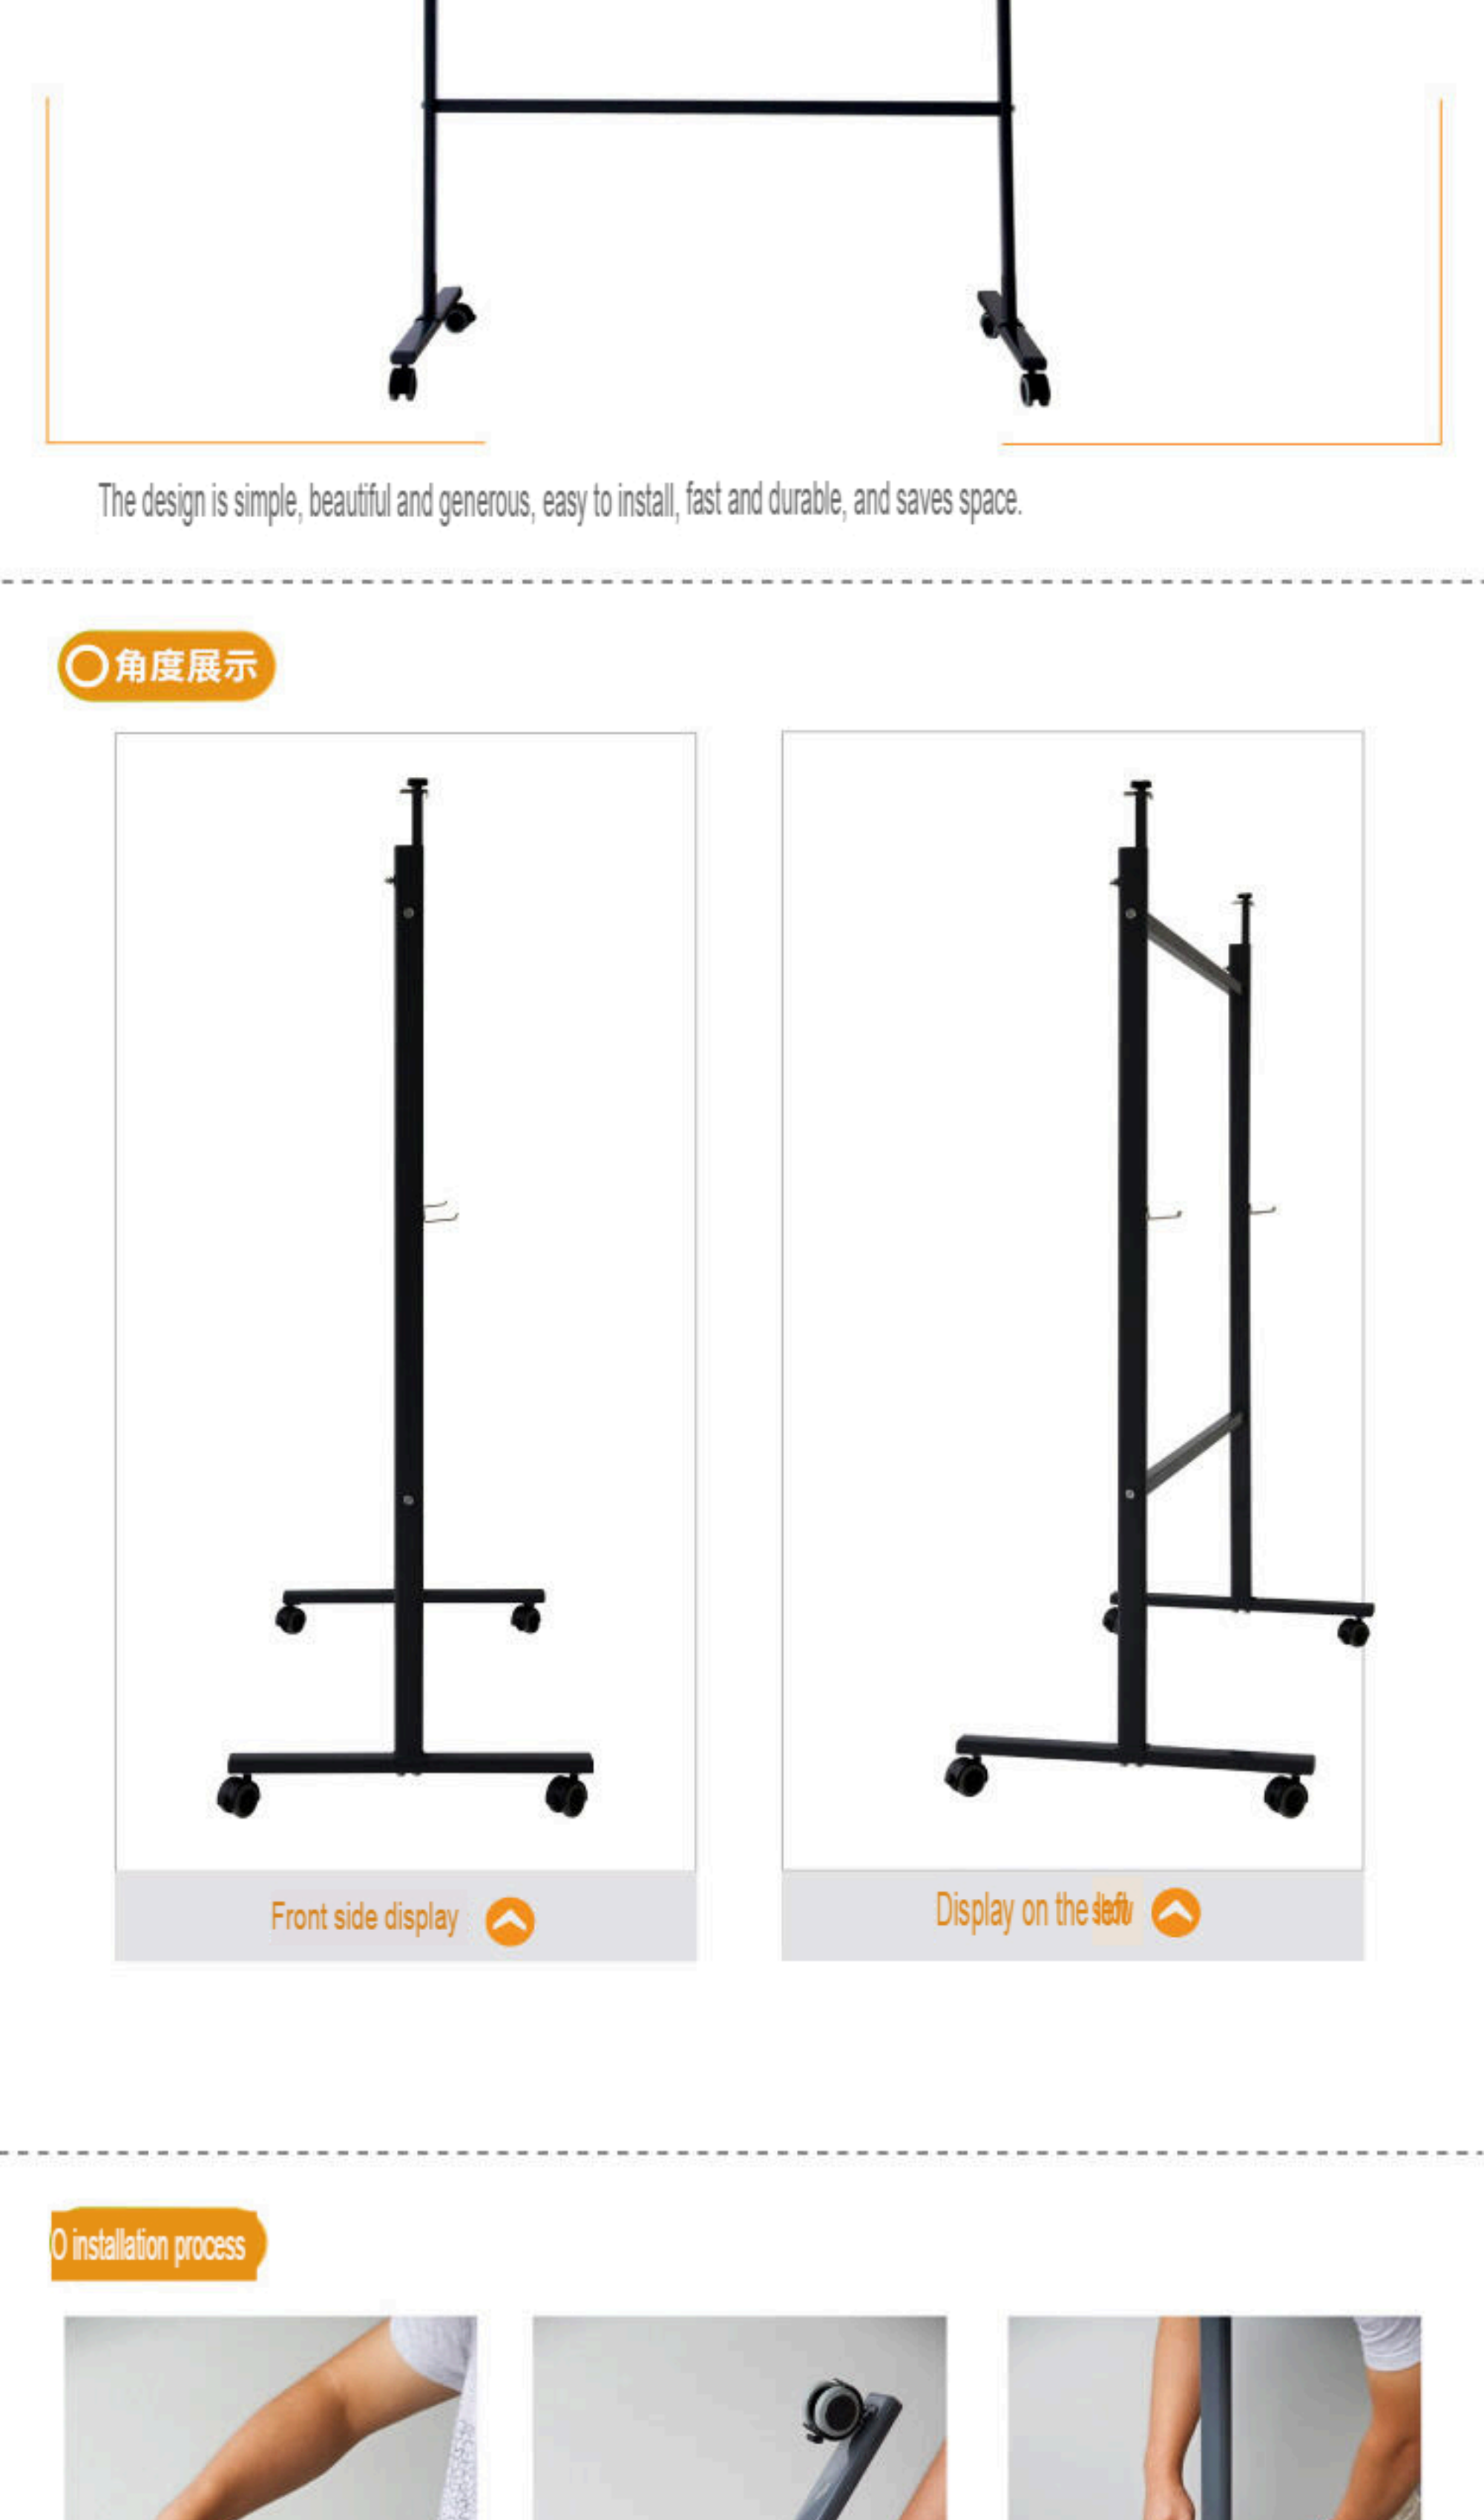

deli

适合放置的白板

长度为：120cm-250cm

宽度为：90cm-100cm

正侧面展示 

左侧面展示 

Lightweight whiteboard stand

- Lightweight and easy to move • solid and stable selection
- Comfortable and smooth writing • suitable for many occasions

7870 whiteboard stand

Product category whiteboard bracket	color Monochrome outfit
Product specification Grid 112×57×151cm	净重 7.5kg
© Suitable for small whiteboard size 120×90cm	© Applicable whiteboard maximum size 250×100cm

Powerful whiteboard stand/makes it easy and convenient for you to use!
use deli white board frame,Let you use it more easily

DeLi 7870 whiteboard stand assembly instructions

序号	零部件名称	数量
1	平垫圈	8
2	弹簧垫圈	8
3	M6蝶形螺栓	2
4	M6蝶形螺栓	2
5	M8六角螺栓	8
6	上支撑片	2
7	下支撑片	2
8	立管	2
9	横管	2
10	脚管	2
11	活动支撑方管	2
12	脚轮	4
13	扳手	1
14	支撑片孔盖	2

适用白板最小规格	120×90cm
适用白板最大规格	250×100cm
备注	脚轮可自锁