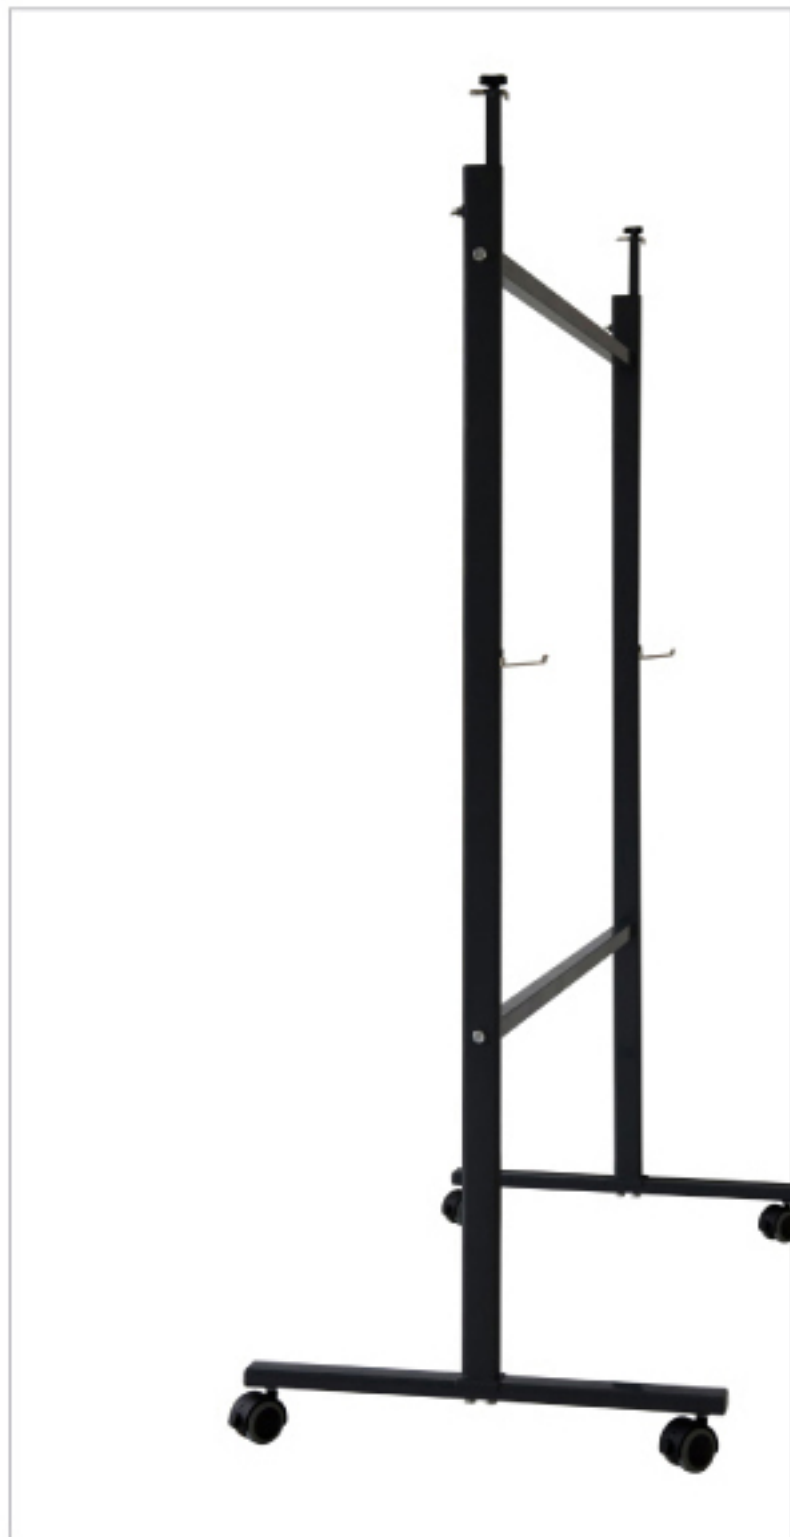

deli

适合放置的白板

长度为：120cm-250cm

宽度为：90cm-100cm

正侧面展示 

左侧面展示 

Lightweight whiteboard stand

- Lightweight and easy to move • solid and stable selection
- Comfortable and smooth writing • suitable for many occasions

7870 whiteboard stand

Product category whiteboard bracket	color Monochrome outfit
Product specification Grid 112×57×151cm	净重 7.5kg
© Suitable for small whiteboard size 120×90cm	© Applicable whiteboard maximum size 250×100cm

Powerful whiteboard stand/makes it easy and convenient for you to use!
use deli white board frame,Let you use it more easily

DeLi 7870 whiteboard stand assembly instructions

序号	零部件名称	数量
1	平垫圈	8
2	弹簧垫圈	8
3	M6蝶形螺栓	2
4	M6蝶形螺栓	2
5	M8六角螺栓	8
6	上支撑片	2
7	下支撑片	2
8	立管	2
9	横管	2
10	脚管	2
11	活动支撑方管	2
12	脚轮	4
13	扳手	1
14	支撑片孔盖	2

适用白板最小规格	120×90cm
适用白板最大规格	250×100cm
备注	脚轮可自锁