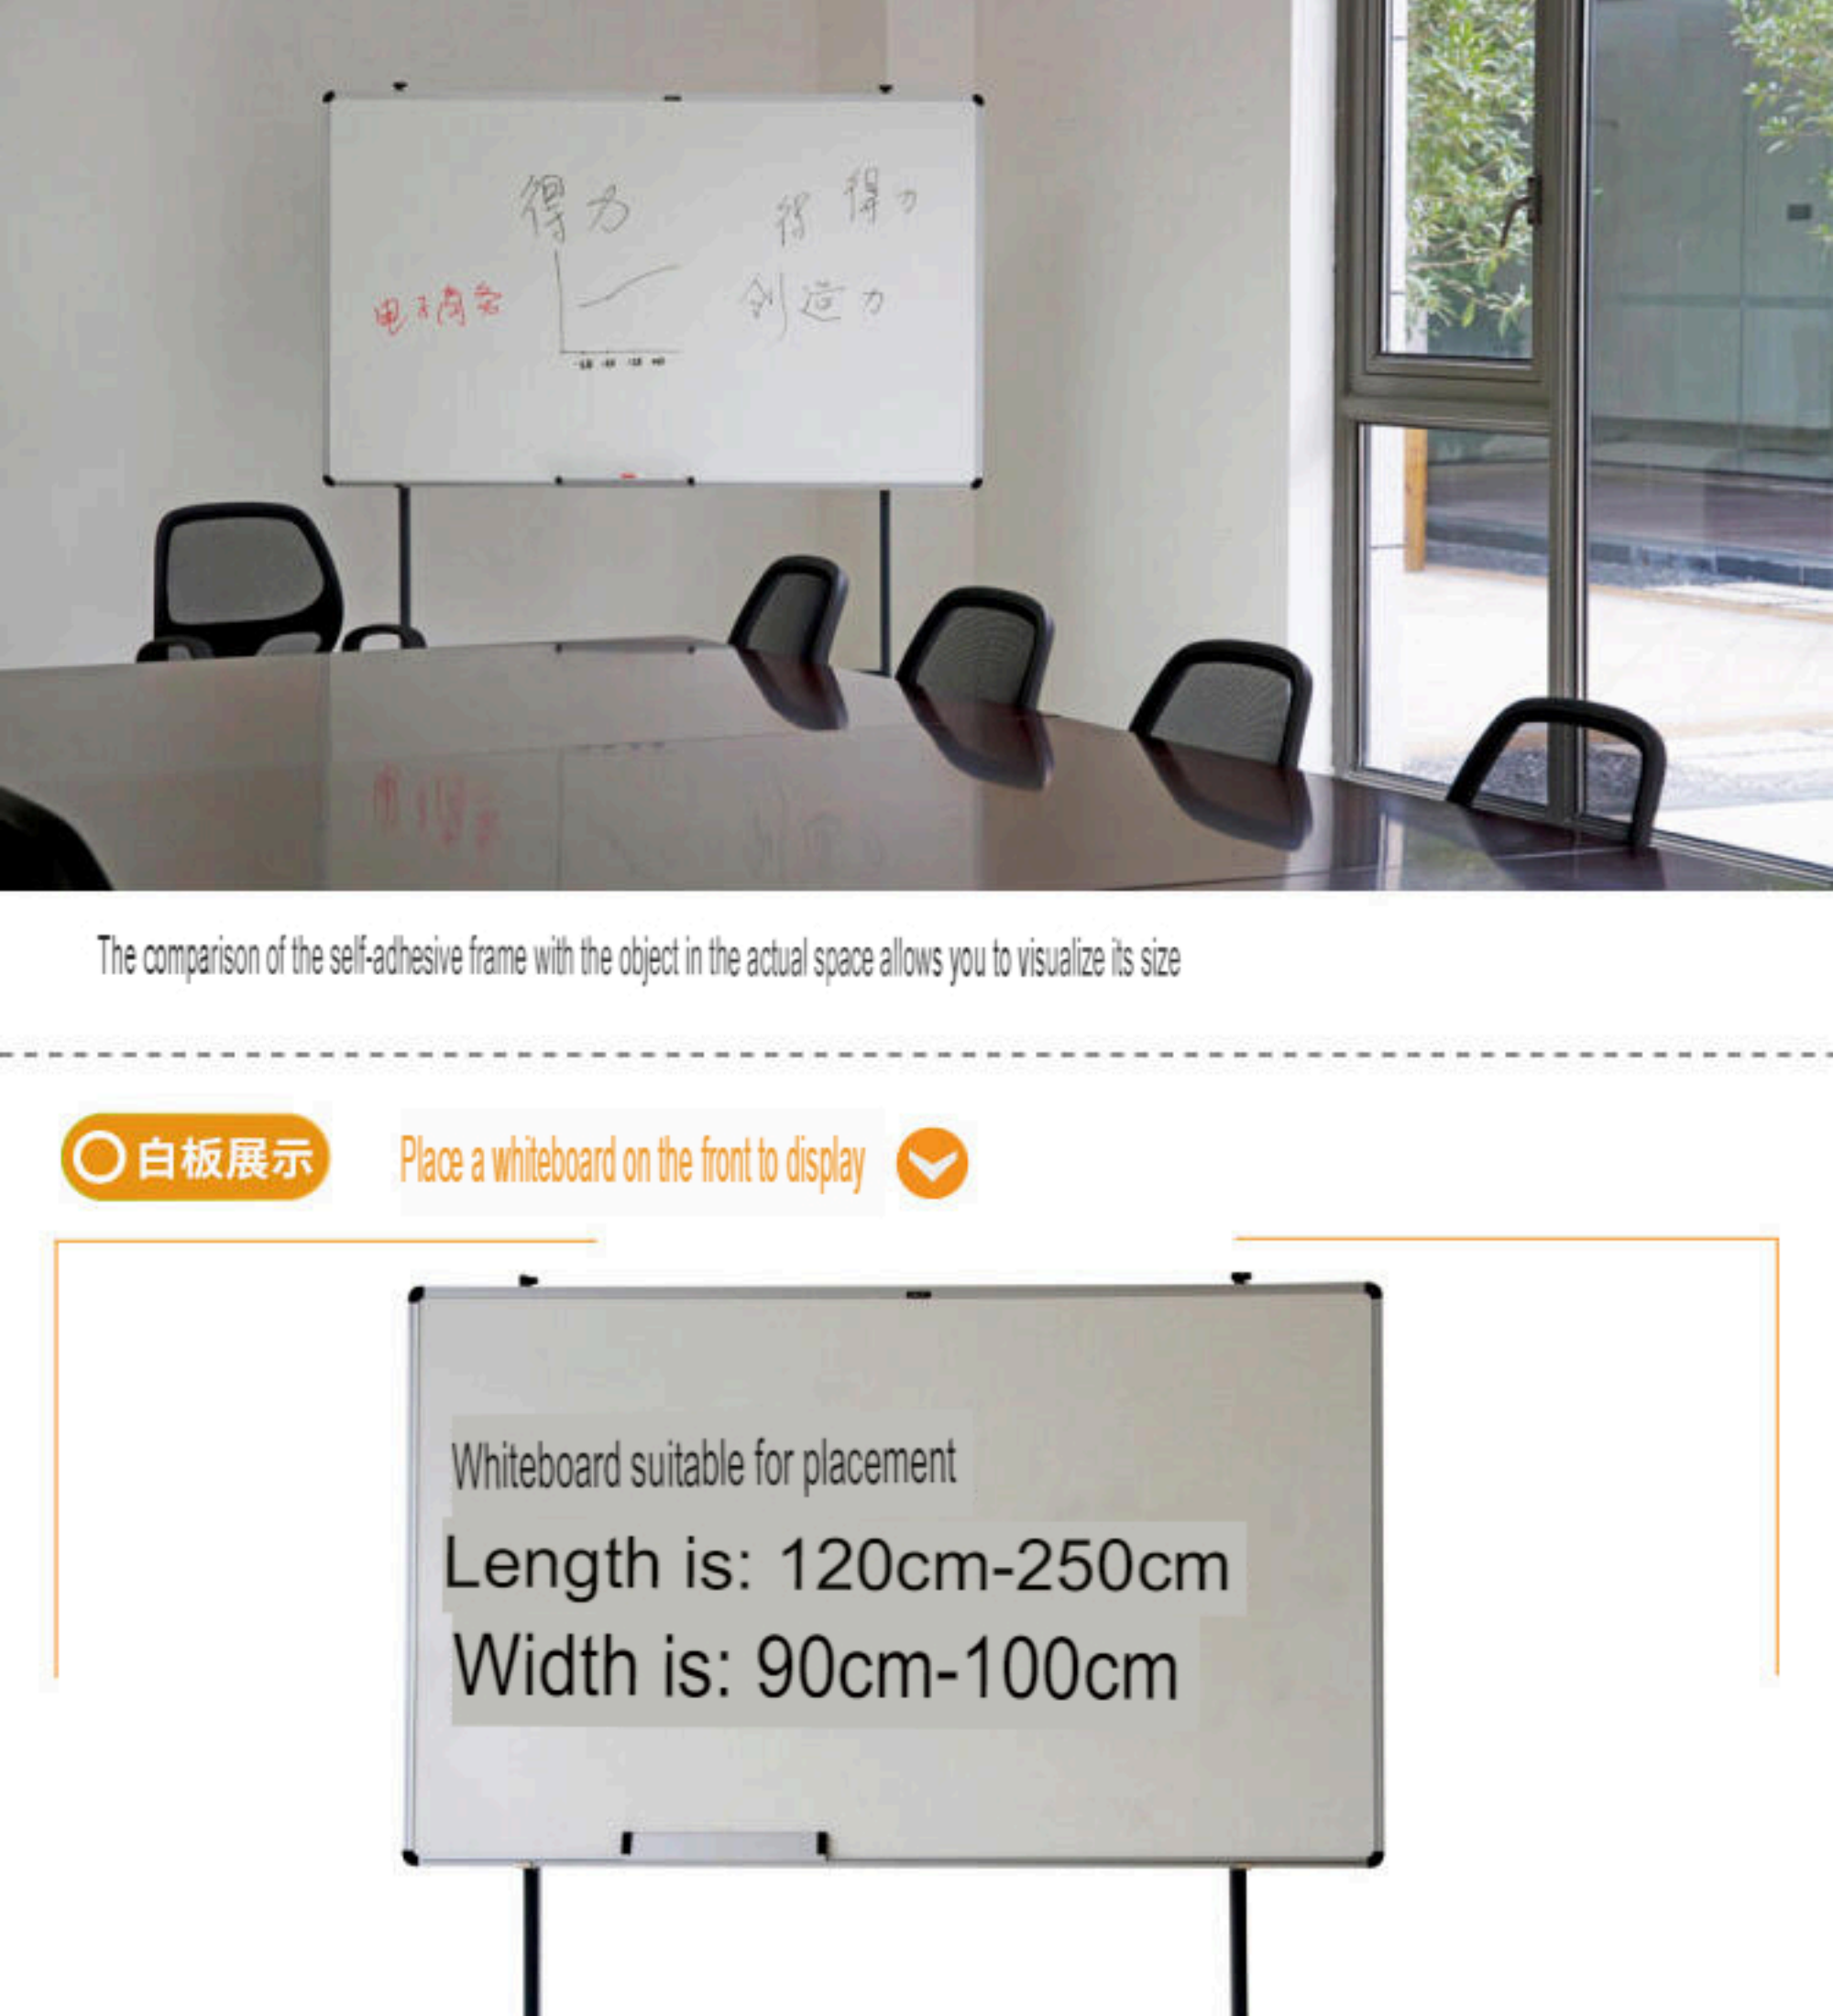

Lightweight whiteboard stand

- Lightweight and easy to move • solid and stable selection
- Comfortable and smooth writing • suitable for many occasions

7870 whiteboard stand

Product category whiteboard bracket	color Monochrome outfit
Product specification Grid 112×57×151cm	净重 7.5kg
© Suitable for small whiteboard size 120×90cm	© Applicable whiteboard maximum size 250×100cm

Powerful whiteboard stand/makes it easy and convenient for you to use!
use deli white board frame,Let you use it more easily

DeLi 7870 whiteboard stand assembly instructions

装箱零件明细表

序号	零部件名称	数量
1	平垫圈	8
2	弹簧垫圈	8
3	M6蝶形螺栓	2
4	M6蝶形螺栓	2
5	M8六角螺栓	8
6	上支撑片	2
7	下支撑片	2
8	立管	2
9	横管	2
10	脚管	2
11	活动支撑方管	2
12	脚轮	4
13	扳手	1
14	支撑片孔盖	2

适用范围

适用白板最小规格	120×90cm
适用白板最大规格	250×100cm
备注	脚轮可自锁