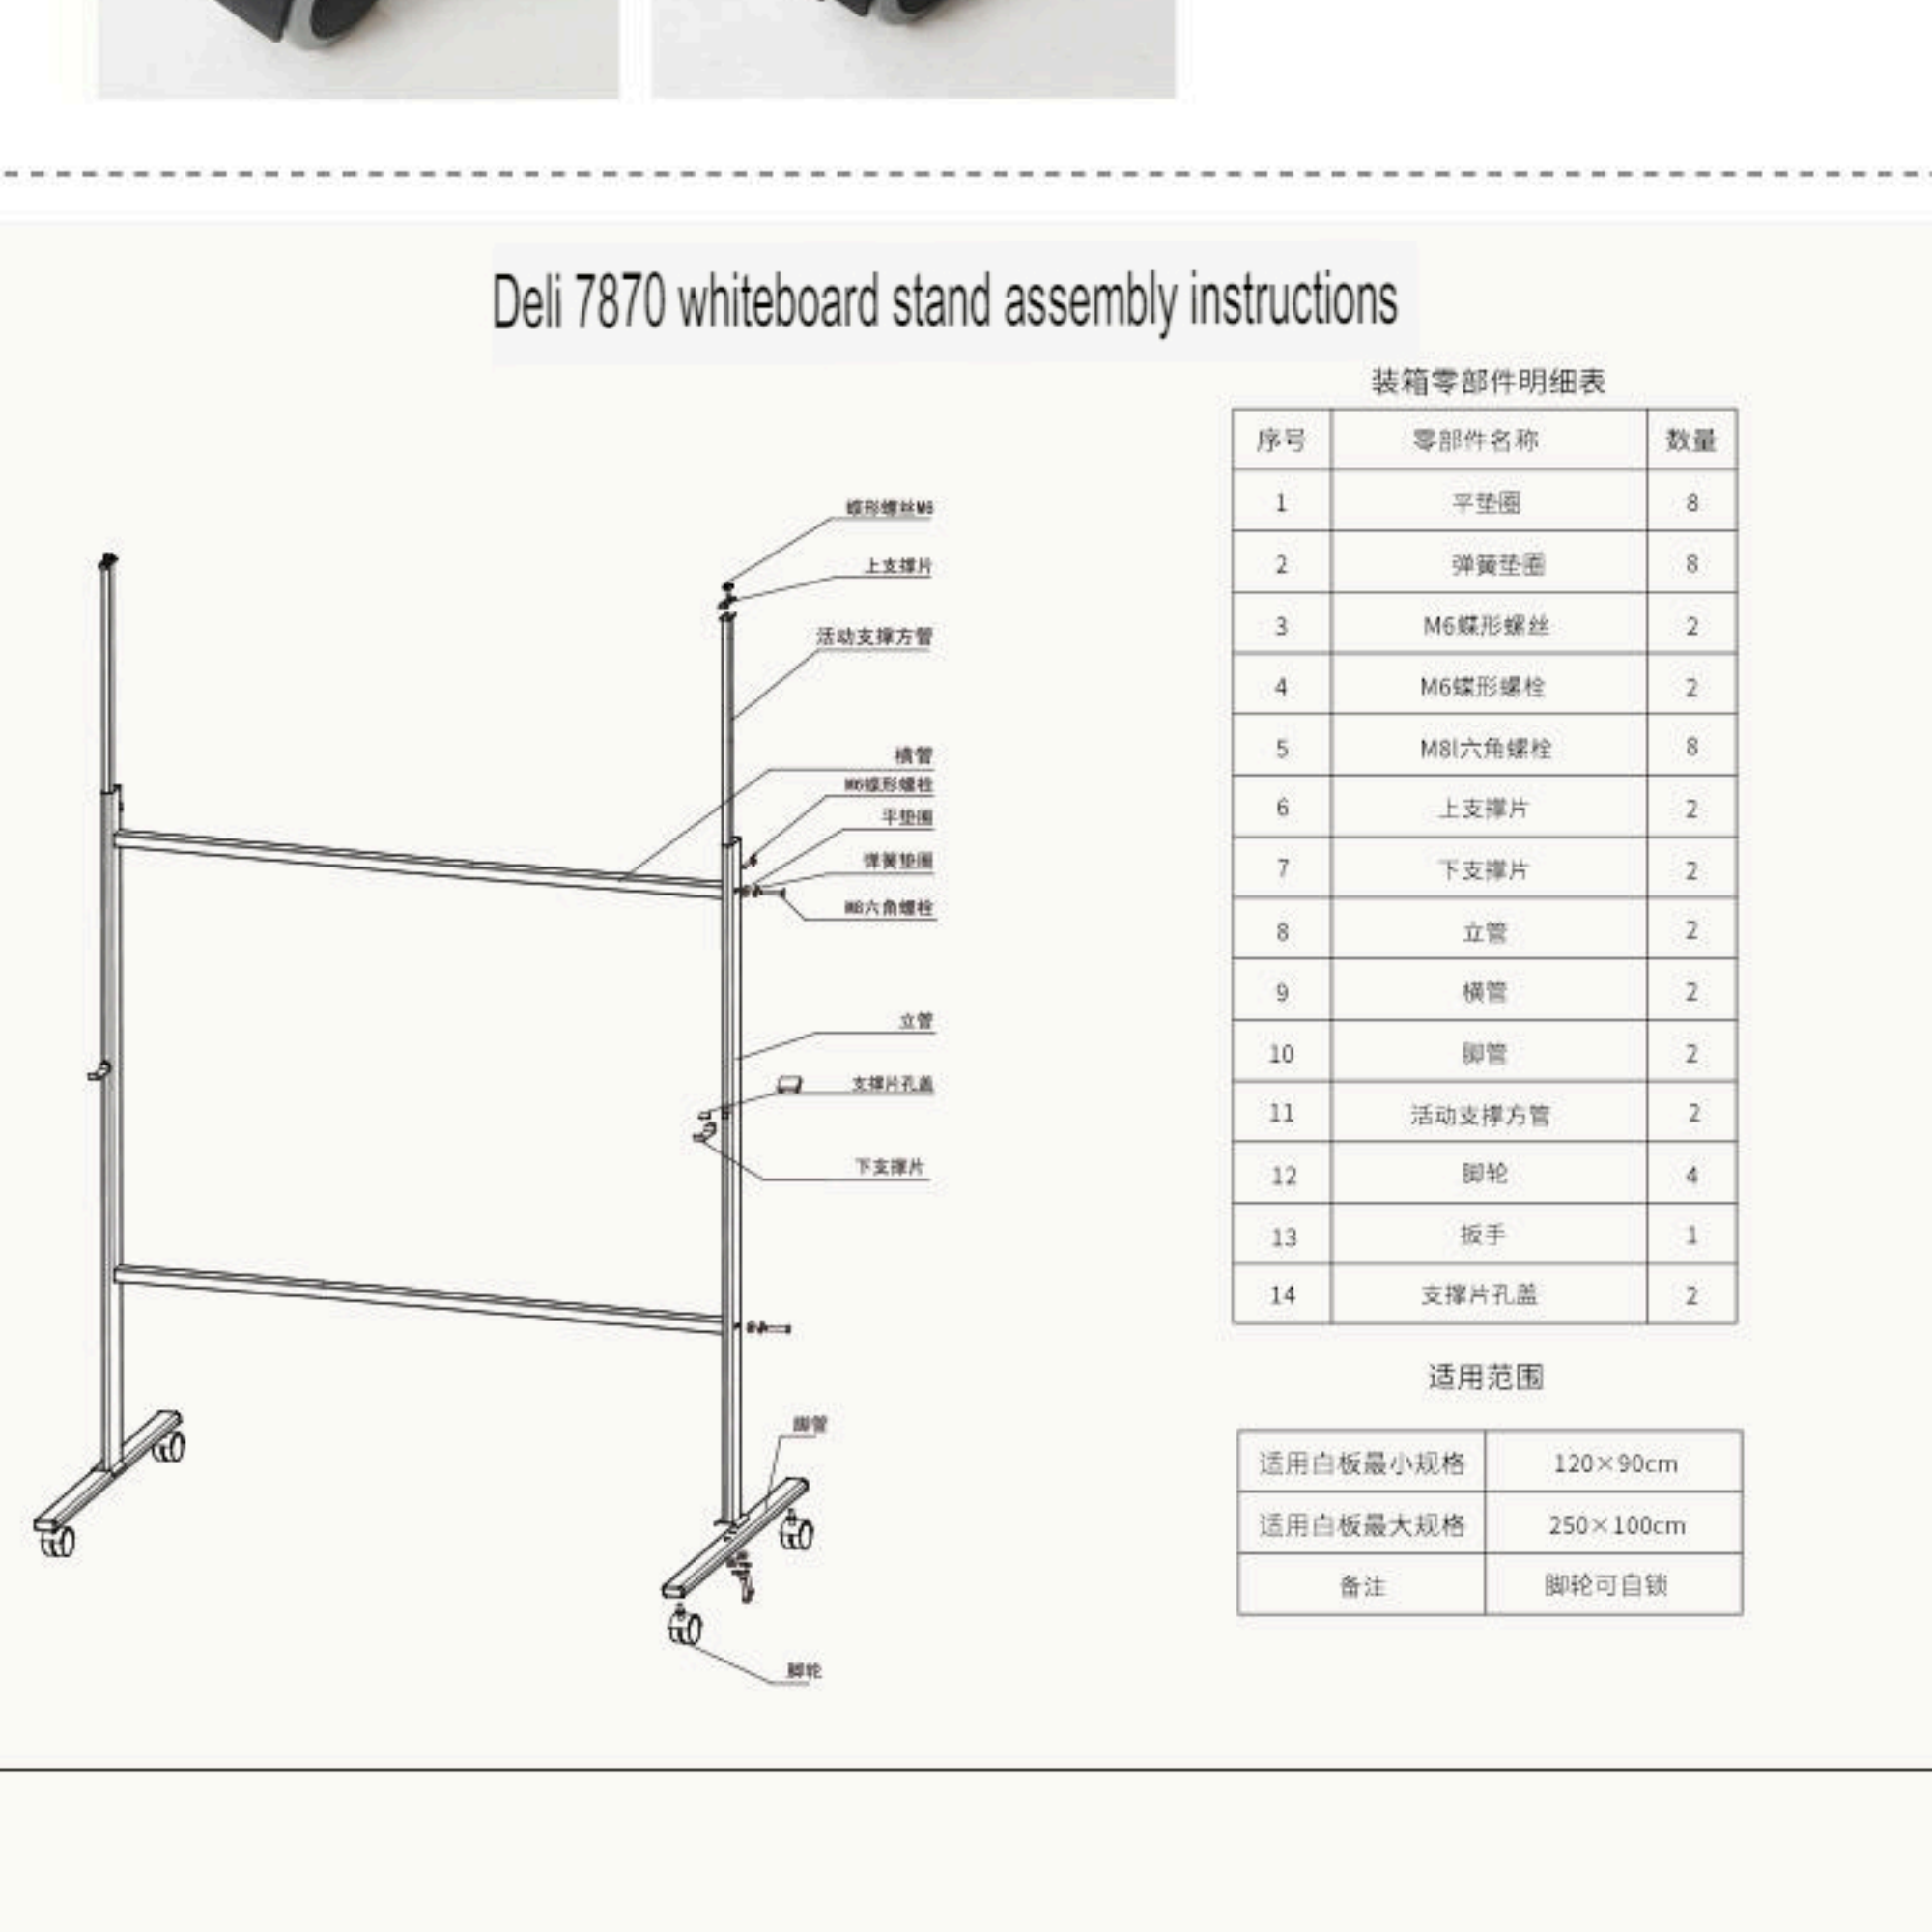

deli

适合放置的白板

长度为：120cm-250cm

宽度为：90cm-100cm

正侧面展示 

左侧面展示 

Lightweight whiteboard stand

- Lightweight and easy to move • solid and stable selection
- Comfortable and smooth writing • suitable for many occasions

7870 whiteboard stand

Product category whiteboard bracket	color Monochrome outfit
Product specification Grid 112×57×151cm	净重 7.5kg
© Suitable for small whiteboard size 120×90cm	© Applicable whiteboard maximum size 250×100cm

Powerful whiteboard stand/makes it easy and convenient for you to use!
use deli white board frame,Let you use it more easily

DeLi 7870 whiteboard stand assembly instructions

序号	零部件名称	数量
1	平垫圈	8
2	弹簧垫圈	8
3	M6蝶形螺栓	2
4	M6蝶形螺栓	2
5	M8六角螺栓	8
6	上支撑片	2
7	下支撑片	2
8	立管	2
9	横管	2
10	脚管	2
11	活动支撑方管	2
12	脚轮	4
13	扳手	1
14	支撑片孔盖	2

适用白板最小规格	120×90cm
适用白板最大规格	250×100cm
备注	脚轮可自锁