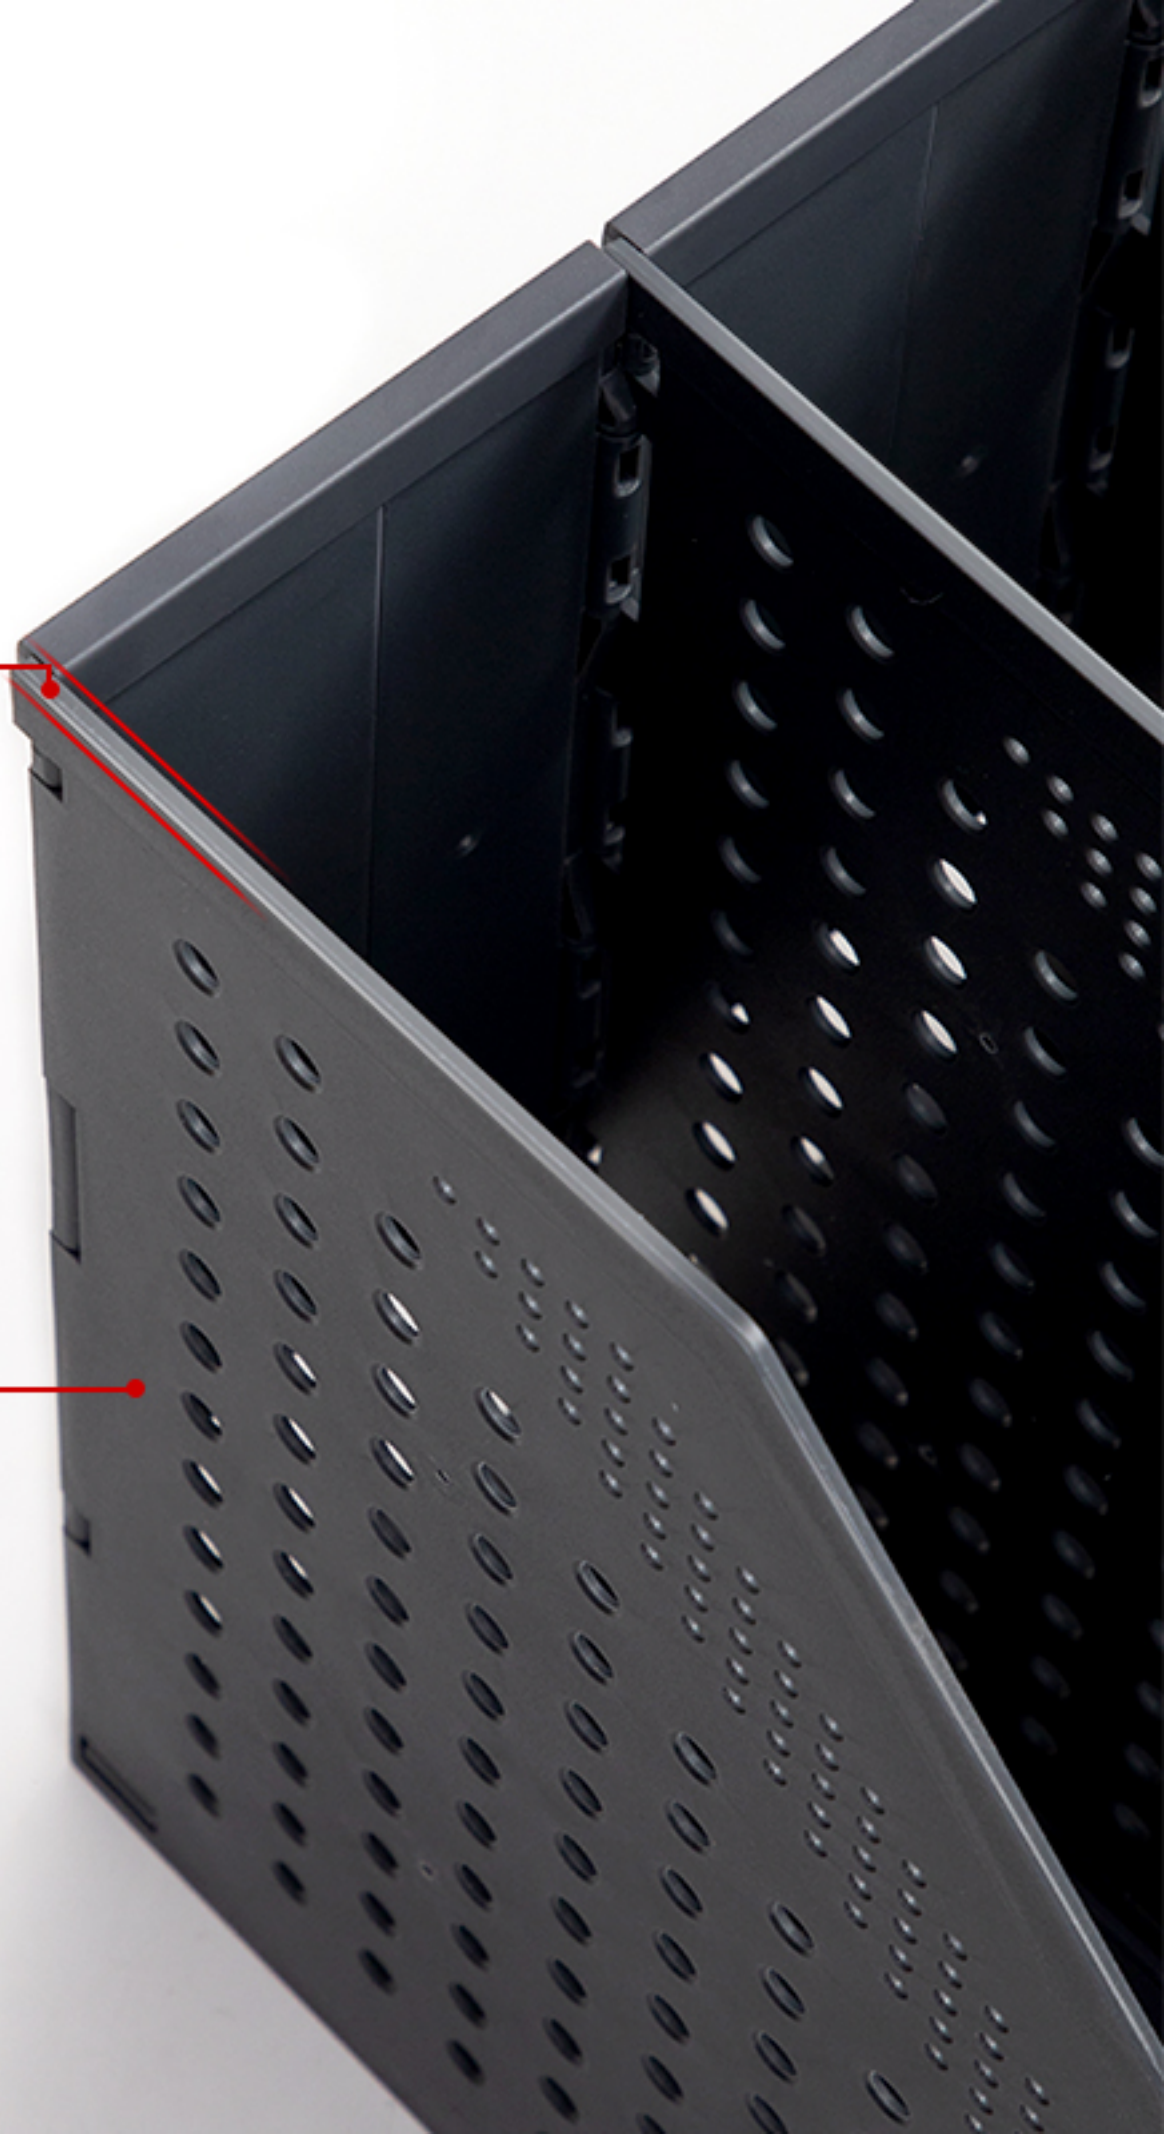

-One-click stretching, quick installation in seconds

iii

Open the file box :

Hold both sides in your hand and move the file frame to
Pull apart on both sides

Insert the fixed cover :

After stretching, insert it up and down
[Fixed cover

2

插入固定盖

拉伸完毕后，上下插入
固定盖

3.0mm

板面加厚

PP

结构稳固

镂空设计