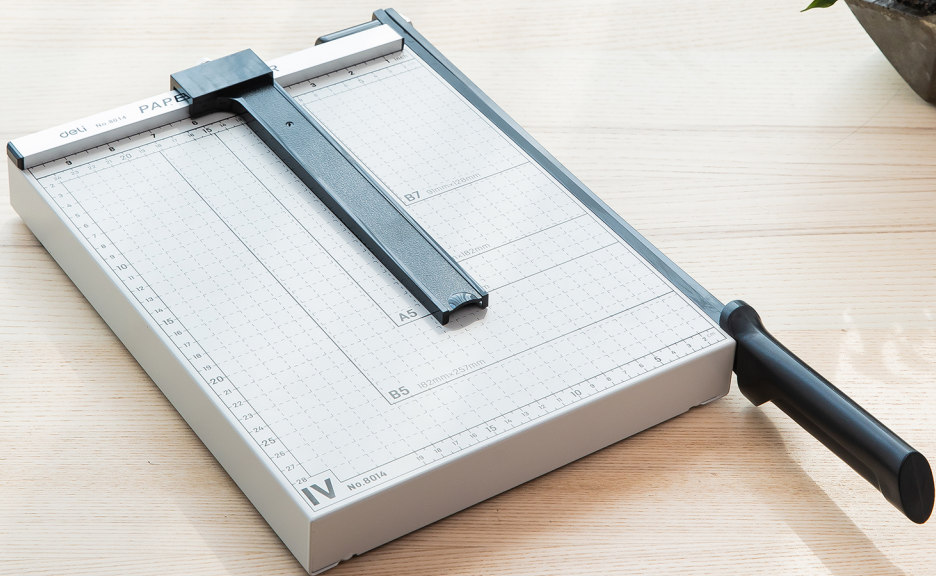

deli

No. 8814
PAPER CUTTER

B7
91mm x 128mm

B6
128mm x 182mm

A5
148mm x 210mm

B5
182mm x 237mm

IV

deli No.8014

B7 91mm x 126mm

A5

B5 182mm x 257mm

IV No.8014