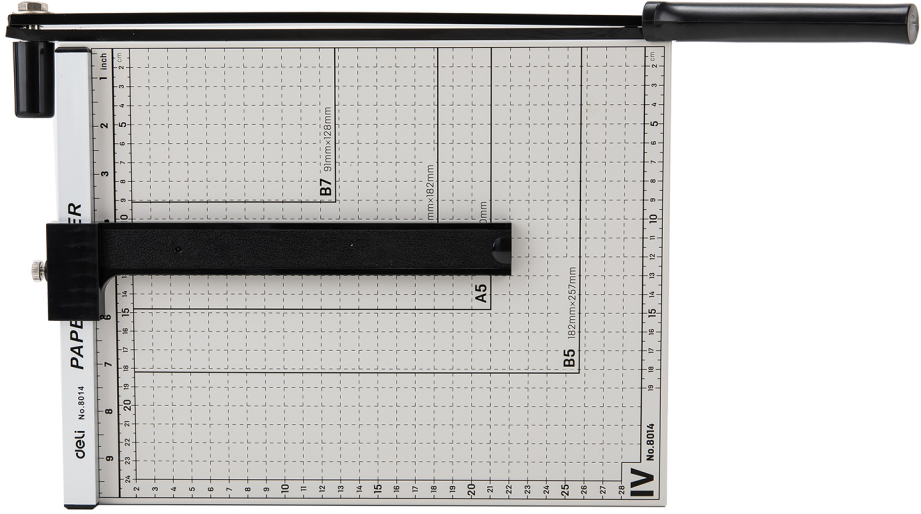

deli No.8014

PAPER CUTTER

B7 91mm x 126mm

A5

B5 182mm x 257mm

IV No.8014