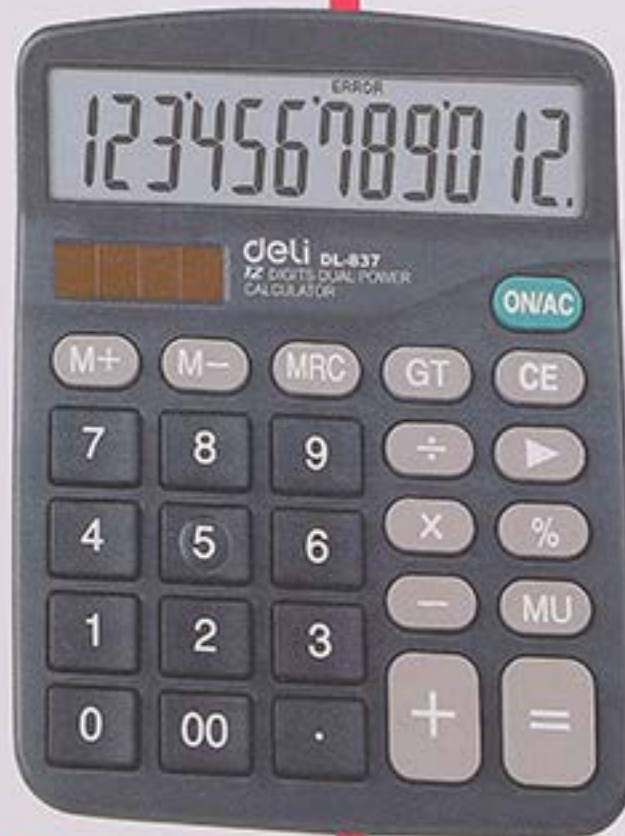

CALCULATOR

Million life time press button
MU,GT,%,Auto power off,shift key,3-key Memory

Big and
clear display

Rubber

keyboard

Dual power

Easy view
screen angle

Ref.

Spec.

E837

Plastic-12 digits

CALCULATOR

837

deli

EASY

12
DIGITS

Dual Power

2⁺
Years
Guarantee

CALCULATOR
837

deli DL-837
72-DIGITS DUAL POWER
CALCULATOR

ON/AC

M+

M-

MRC