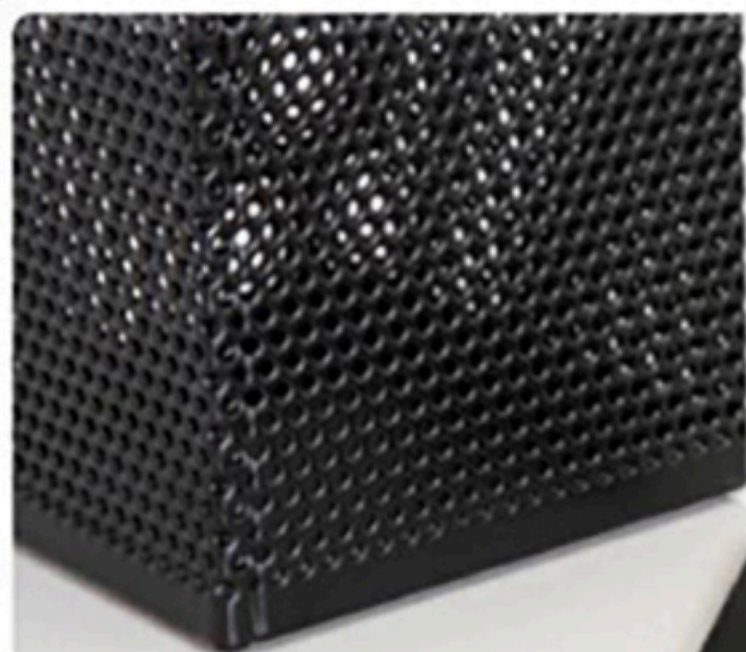

908 metal mesh square pen jane

Product category pen holder

color black

Material structure metal material

Pen holder size 7*7*10cm

Product features: Black metal mesh, easy to clean; metal material, each pen holder comes with a beautiful color box packaging.

Size information

Fashionable appearance

Product display :

Display on the left

● Save office space

Bottom display

Foam bottom

● 笔筒内部也附带了一个方形泡沫垫
便于桶内底部清理

● 拿取方便