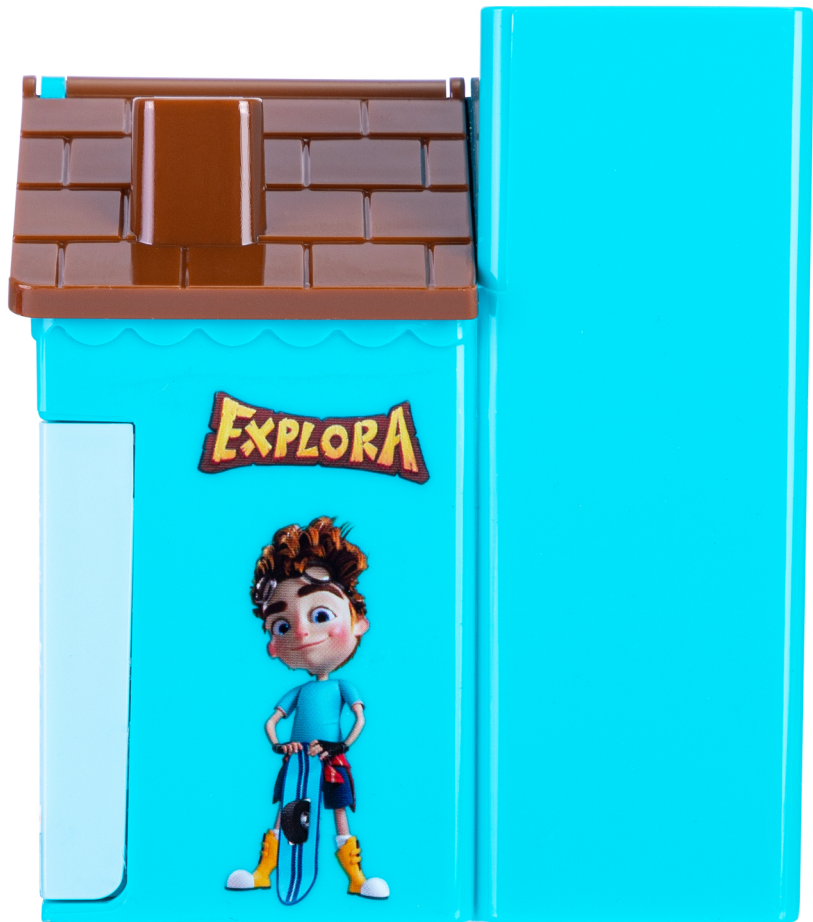

EXPLORA

deli

Pen Holder 9138

EXPLORA

deli

Pen Holder 9138

**EXPLORA**  
Alex&Nick

**EXPLORA**

deli

Pen Holder 9138

**EXPLORA**  
Alex&Nick

**EXPLORA**

deli

Pen Holder 9138

# PS

Material

3 compartments  
and 1 draw

Playful house design  
with pattern print