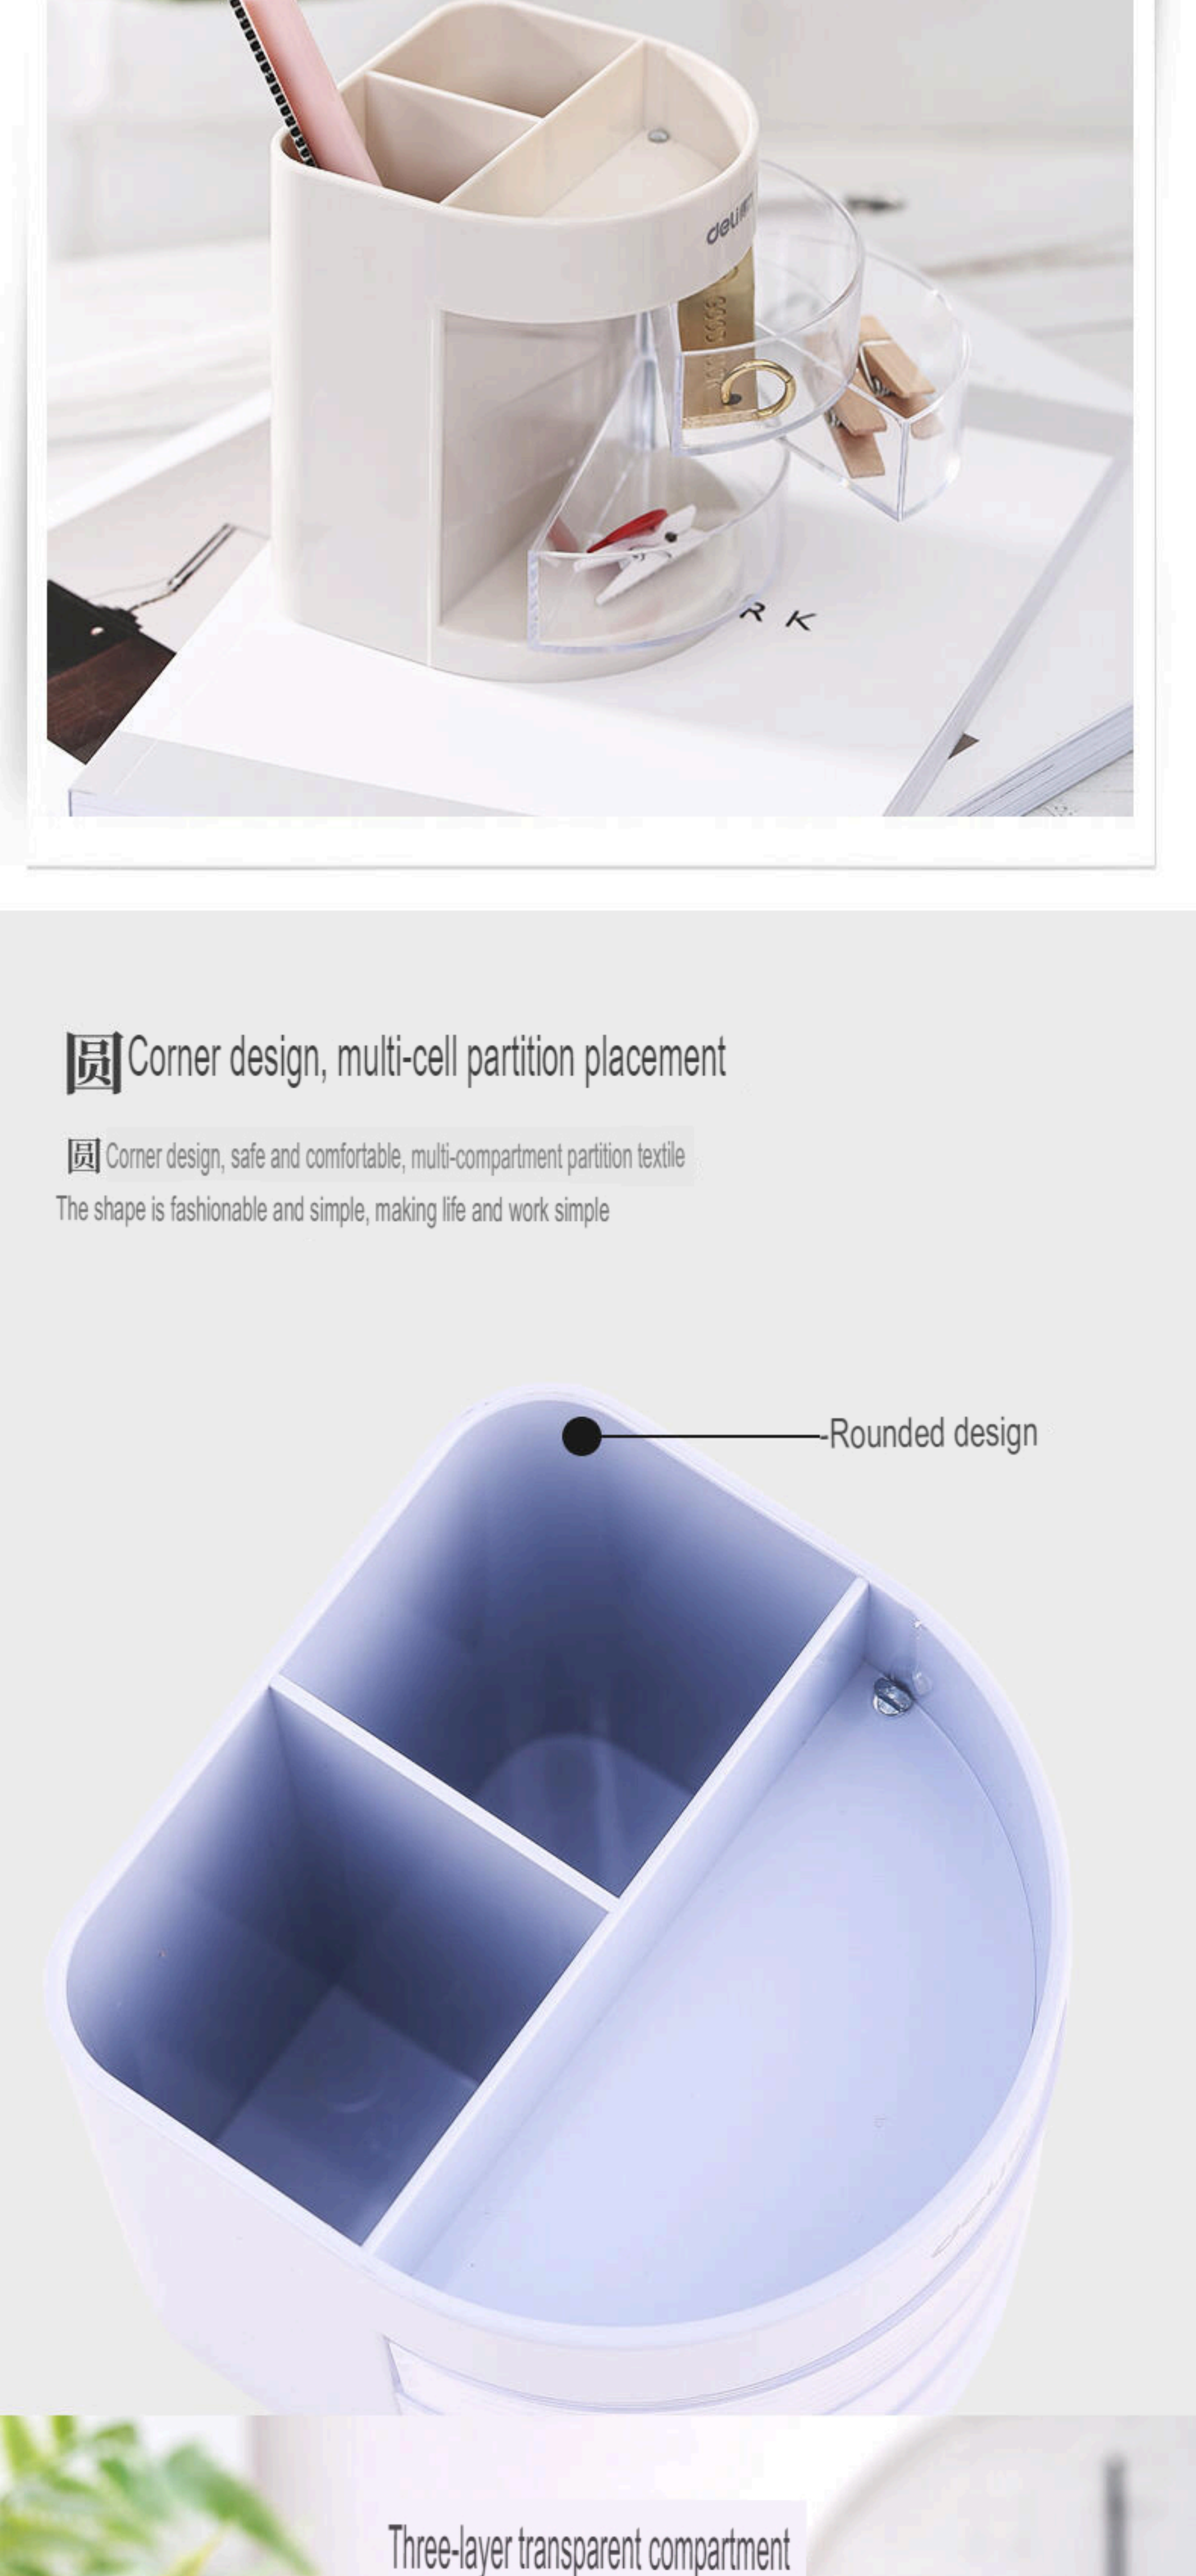

deli得力

WEEK END

WEEK END

MONY
KNOW
P

Multifunctional pen jane

Blue/gray/multi-cell partition placement

Internal compartment/front three-layer setting

Basic product parameters

PRODUCT INFORMATION

Name: Multifunctional pen jane

Item #: 9152

Size: 100x80MM

Color: blue, gray gray

Color multi-function pen jane

Multifunctional three-layer pen simple, convenient for your desktop storage

圆 Corner design, multi-cell partition placement

圆 Corner design, safe and comfortable, multi-compartment partition textile

The shape is fashionable and simple, making life and work simple

Three-layer transparent compartment

The front three layers of the pen holder can be used to place small office objects, which is convenient and practical

deli

多功能笔筒