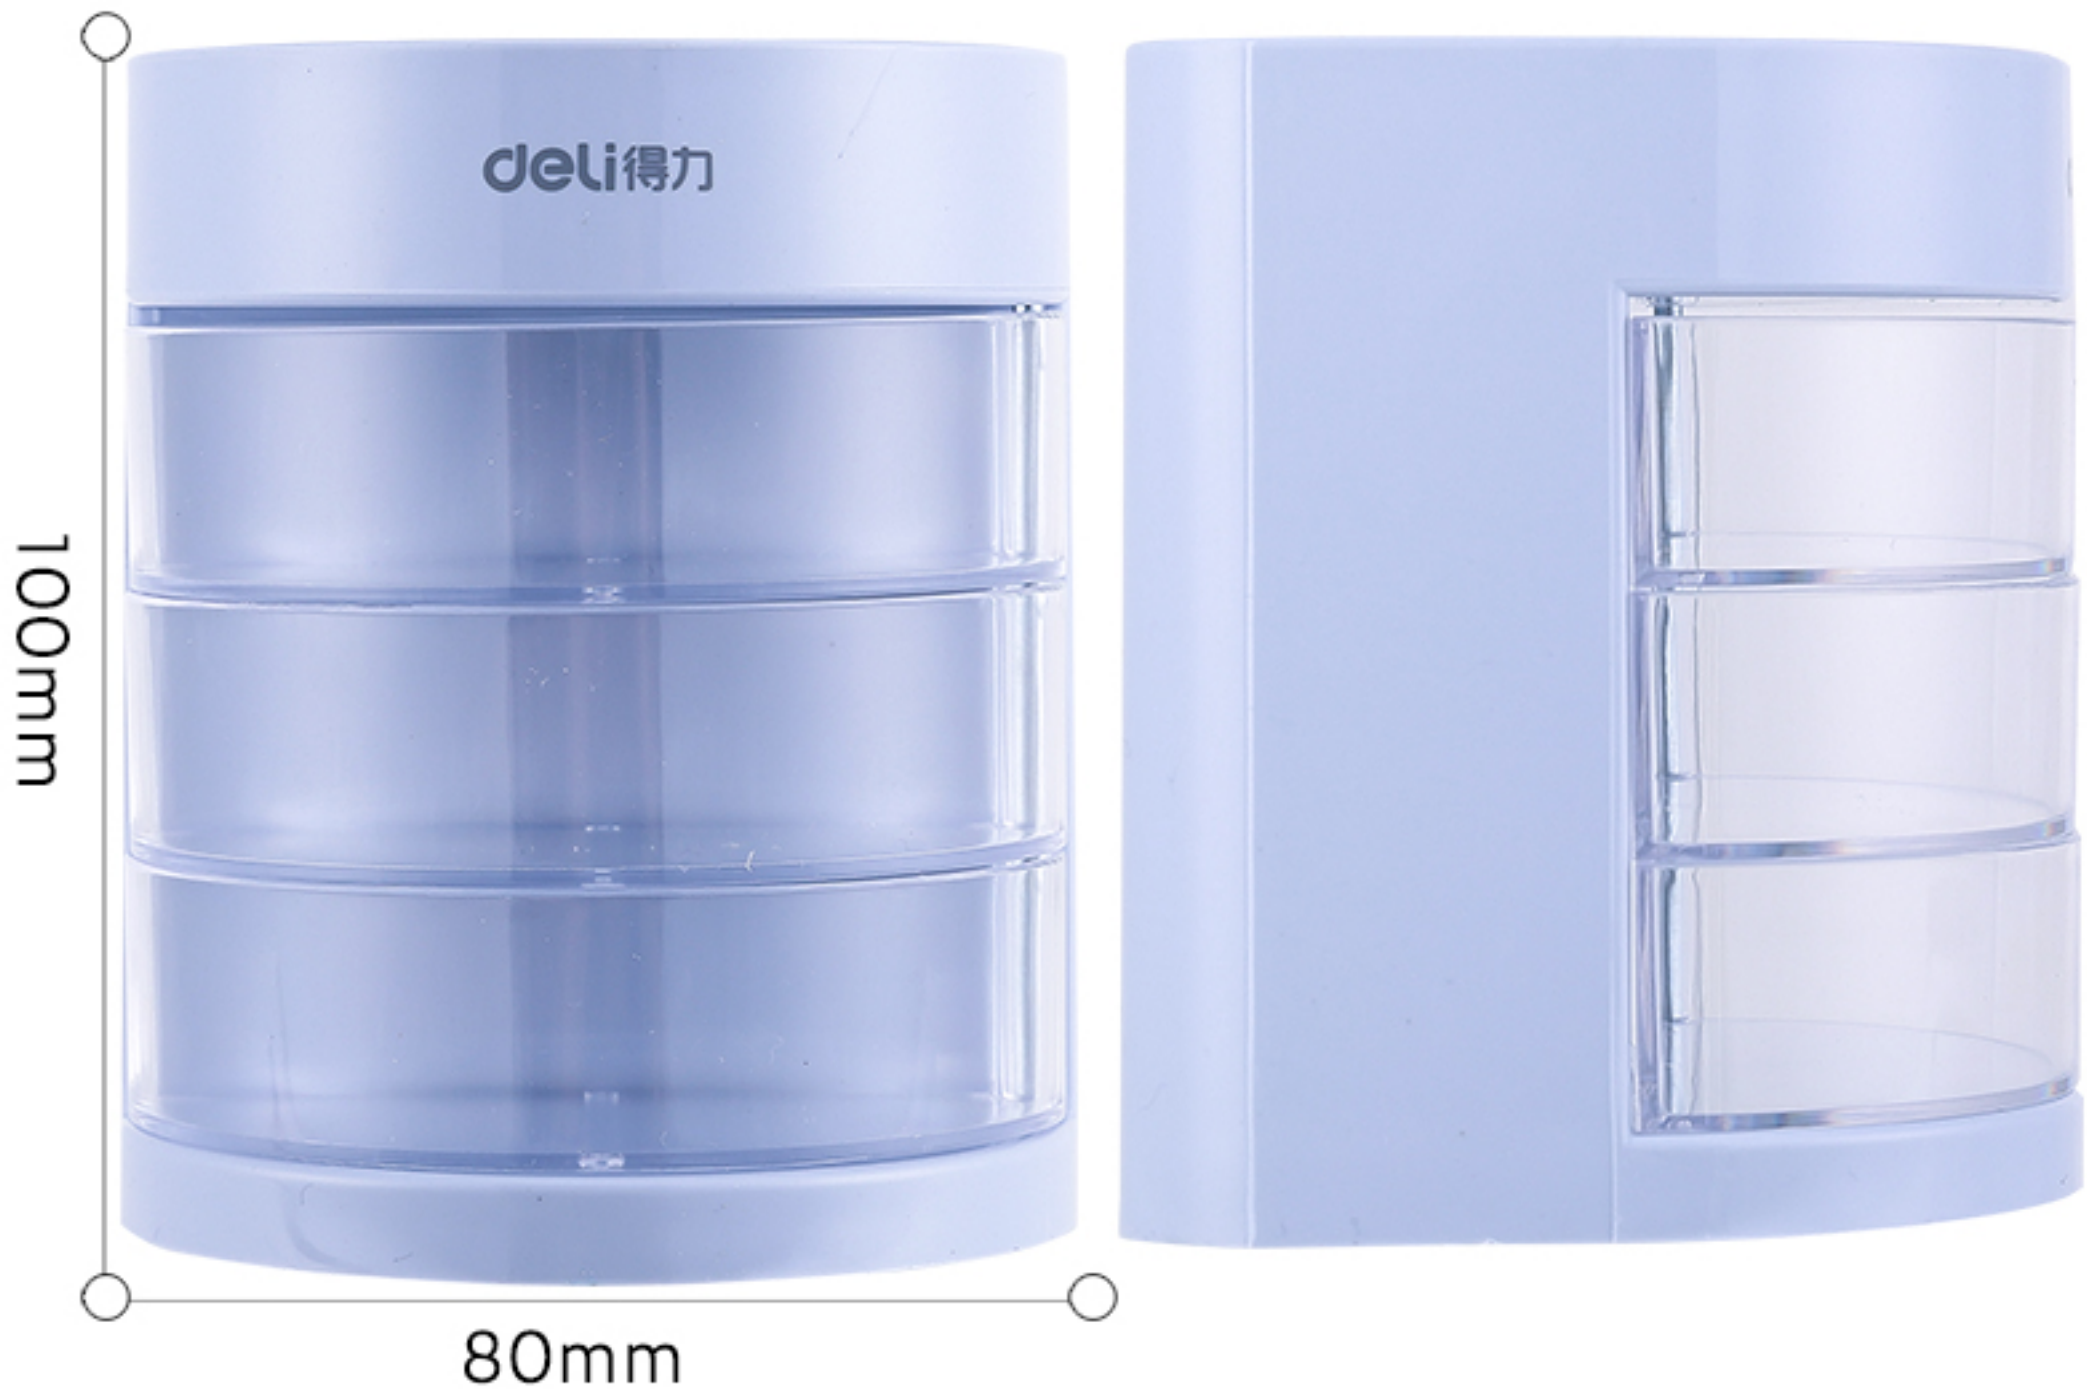

deli得力

WEEK END

WEEK END

MONY
KNOW
P

Multifunctional pen jane

Blue/gray/multi-cell partition placement

Internal compartment/front three-layer setting

Basic product parameters

PRODUCT INFORMATION

Name: Multifunctional pen jane

Item #: 9152

Size: 100x80MM

Color: blue, gray gray

Color multi-function pen jane

Multifunctional three-layer pen simple, convenient for your desktop storage

圆 Corner design, multi-cell partition placement

圆 Corner design, safe and comfortable, multi-compartment partition textile

The shape is fashionable and simple, making life and work simple

Three-layer transparent compartment

The front three layers of the pen holder can be used to place small office objects, which is convenient and practical

deli

多功能笔筒