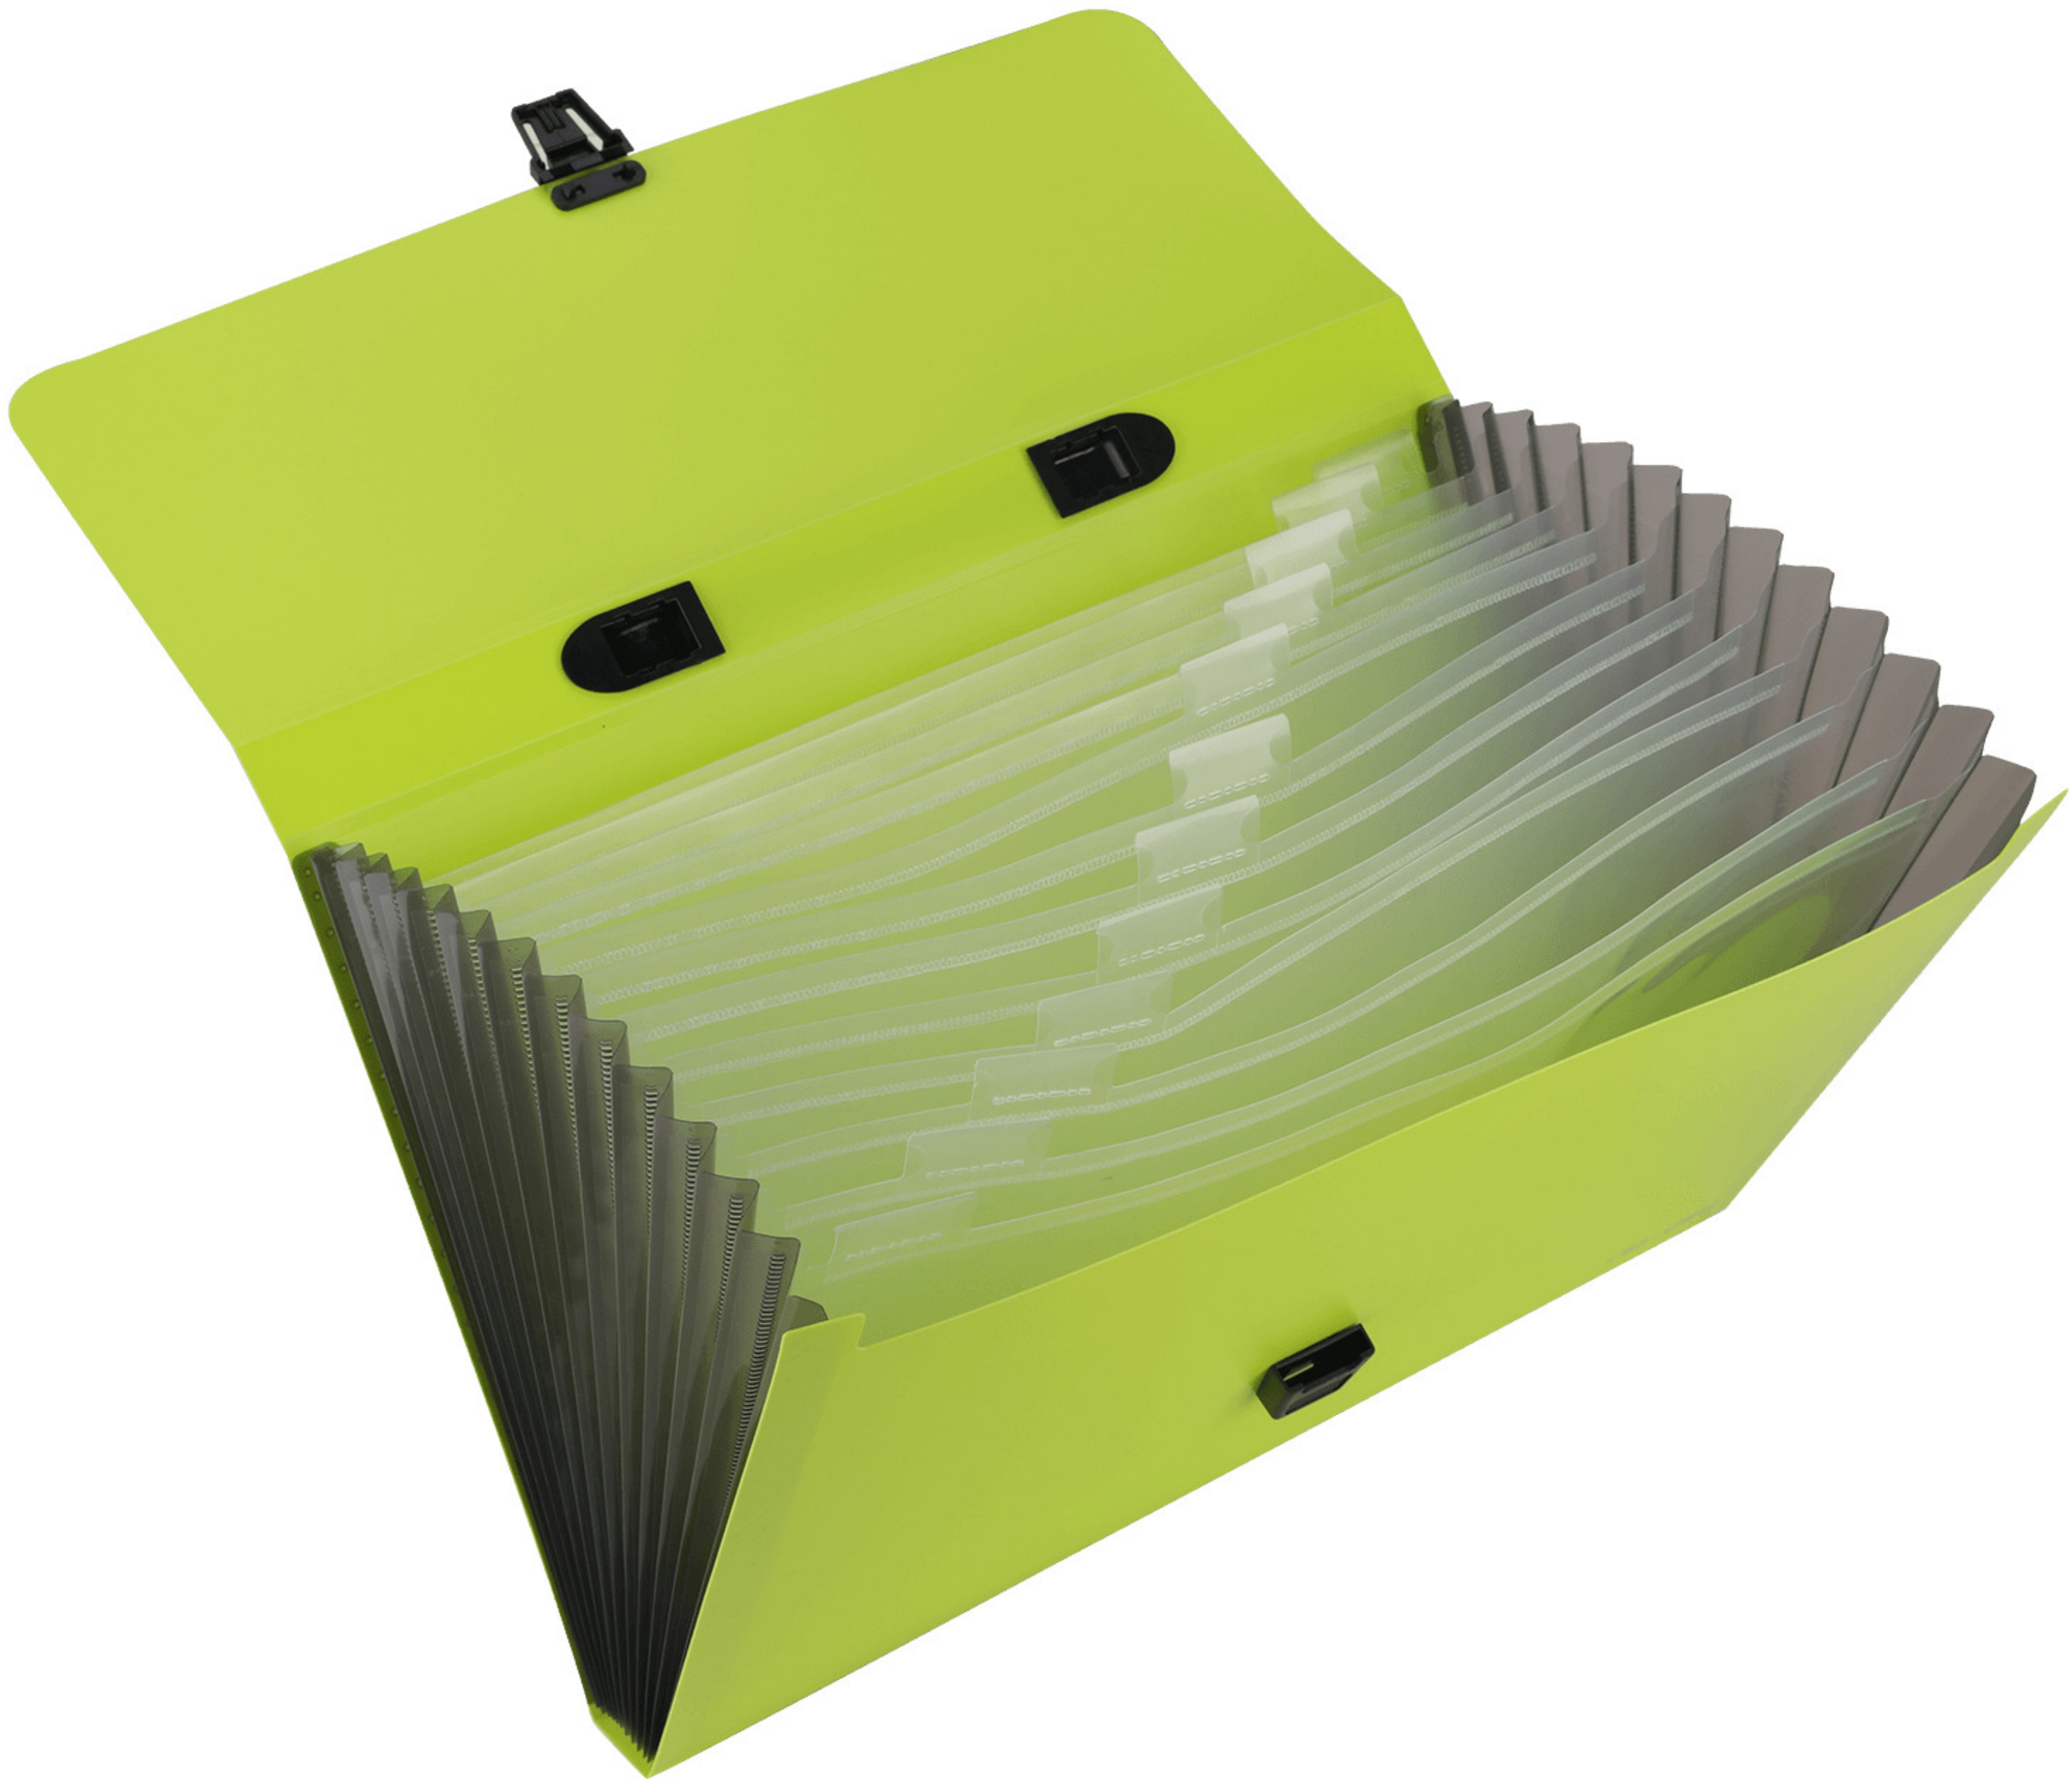

rio | deli

# 100%

imported  
material

Smart lock

High resistance

Bright Color

**EASY TO  
CARRY**

rio | deli

# EXPANDING FILE

Dividers with index tab for easy organization

**RIO**

**100%**

imported  
material

Smart lock

High resistance

Bright Color

**EASY TO  
CARRY**

**Ref.**

**Spec.**

EB40452

FC-13P