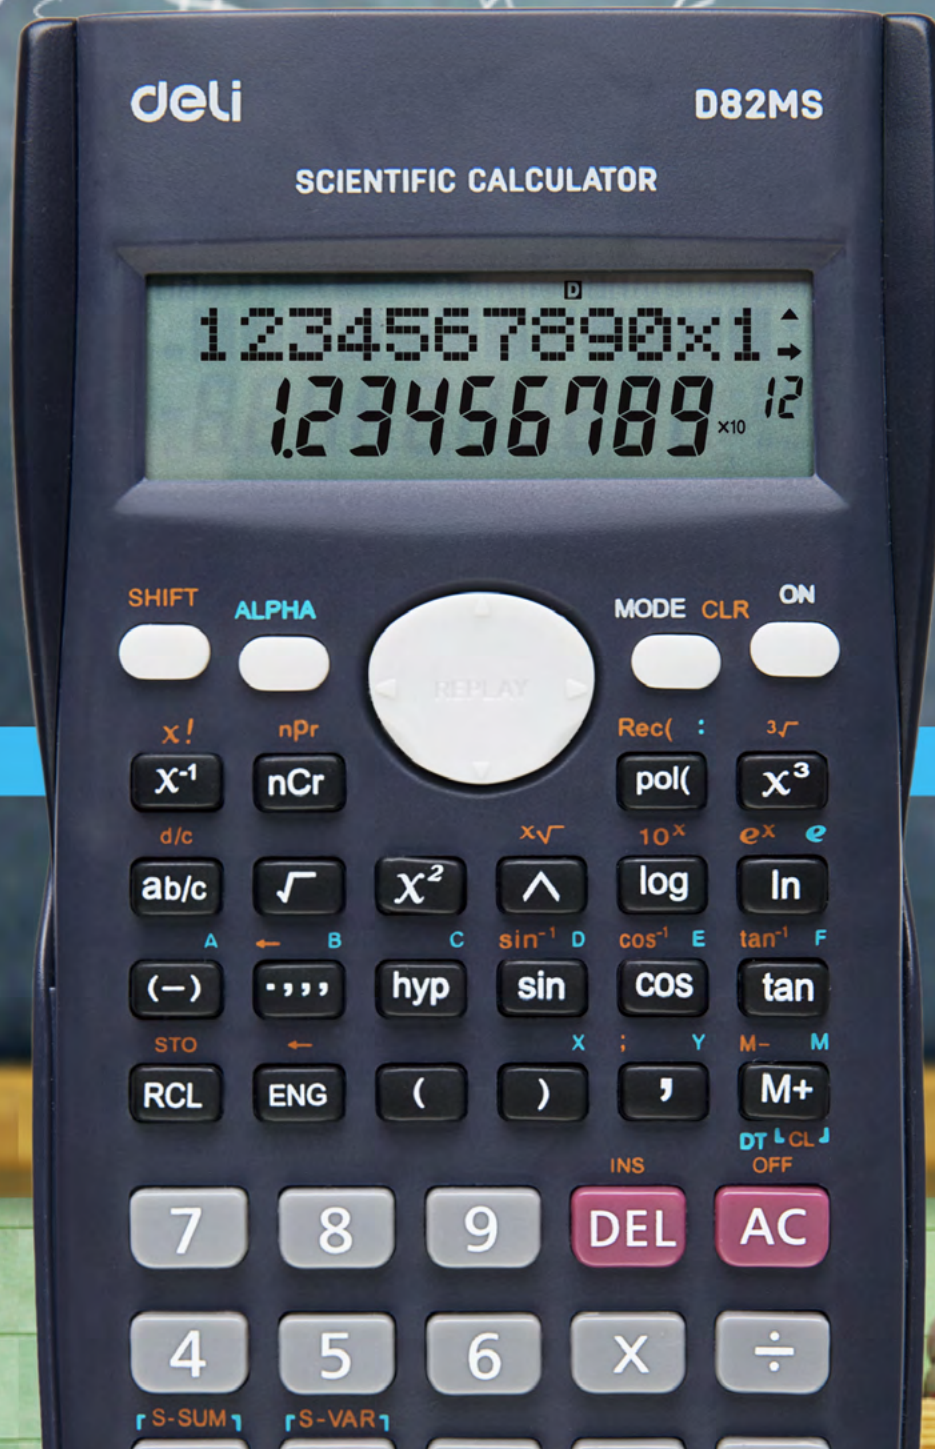

CALCULATOR

ED82MS

240 FUNCTIONS PERFECT FOR SCHOOL

- Ans function
- Check and correct function
- Fractional arithmetic function
- Standard deviation calculation
- Coordinate transformation
- Data edit
- Continuous calculation
- Memory function 10 variables
- Statistics calculations

SCIENTIFIC

10+2
Digits

BIG
Display

AUTO
POWER OFF

P
key
Plastic

Battery

Cover

2LINE
Display

REF	NAME	SIZE	COLOR
ED82MS	240F Scientific Calculator 10+2 Digits	158×85×22mm	●