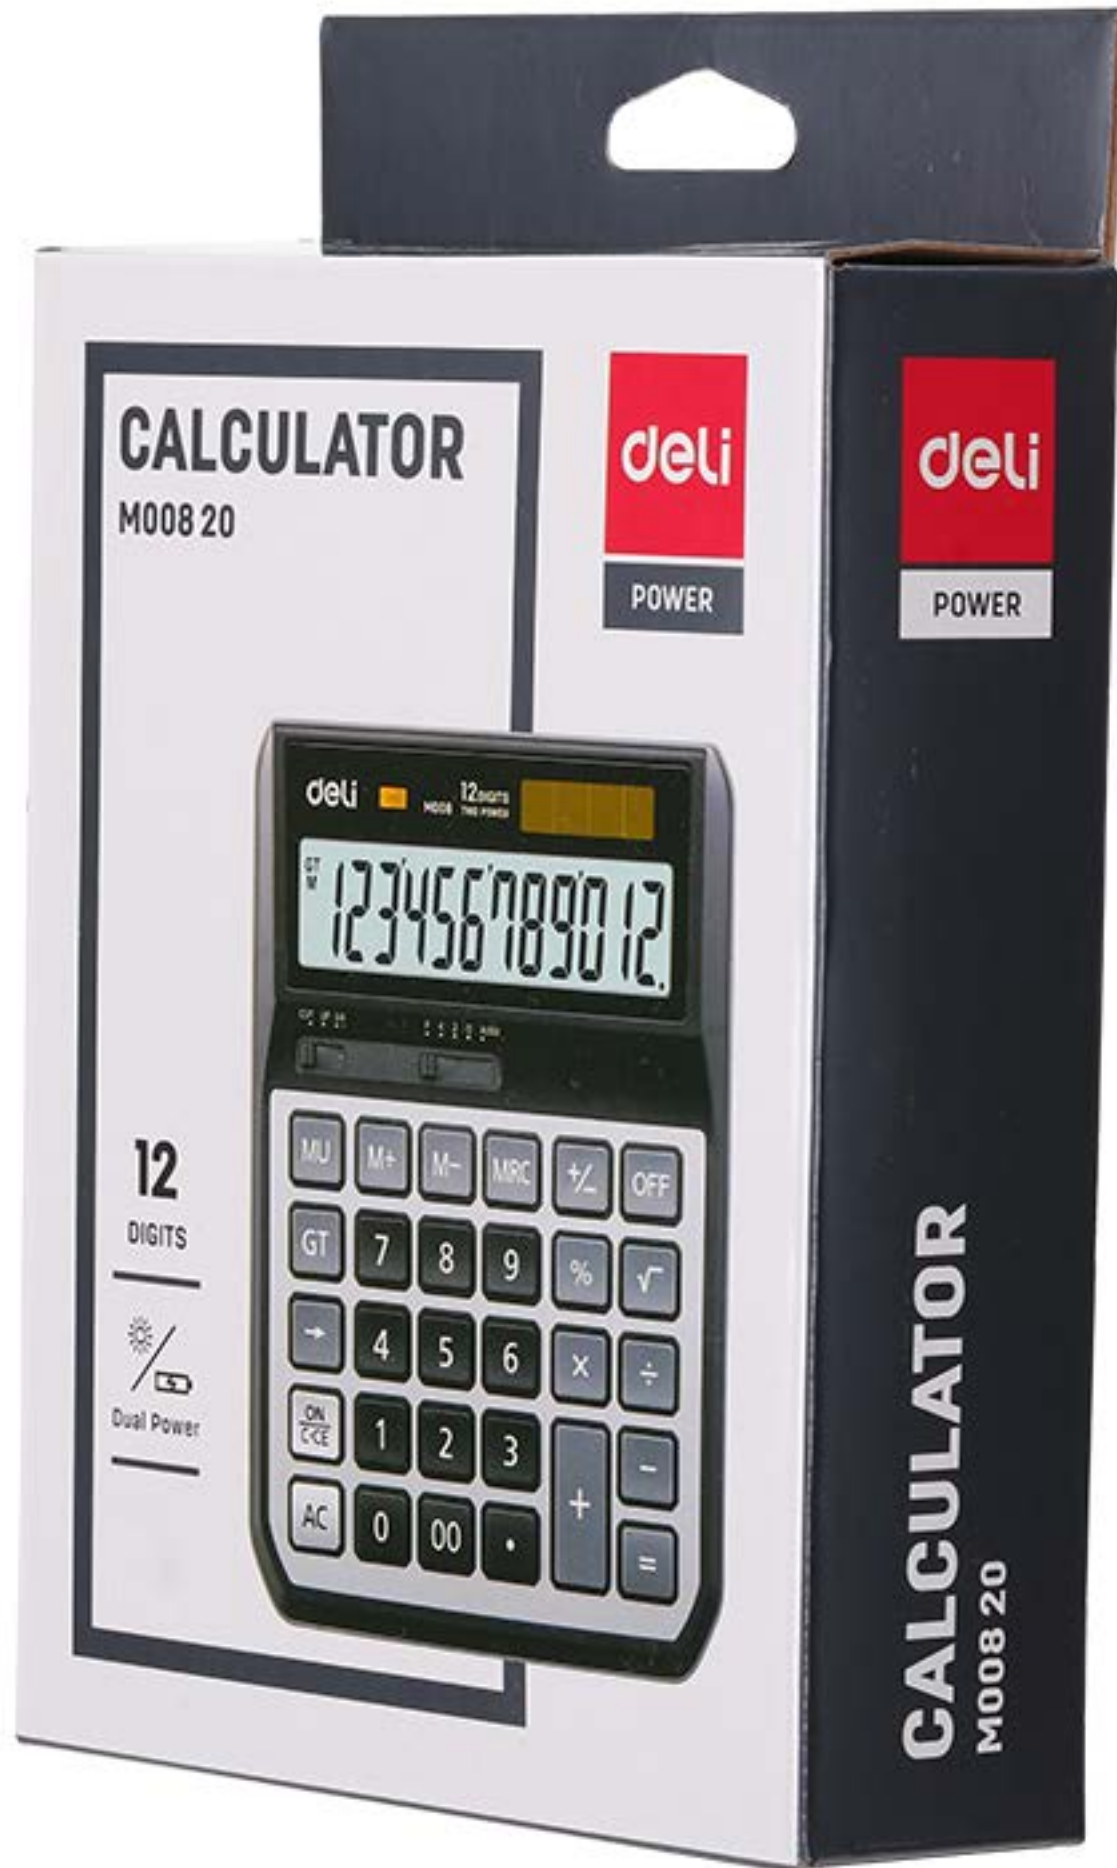

CALCULATOR

M008 20

POWER

POWER