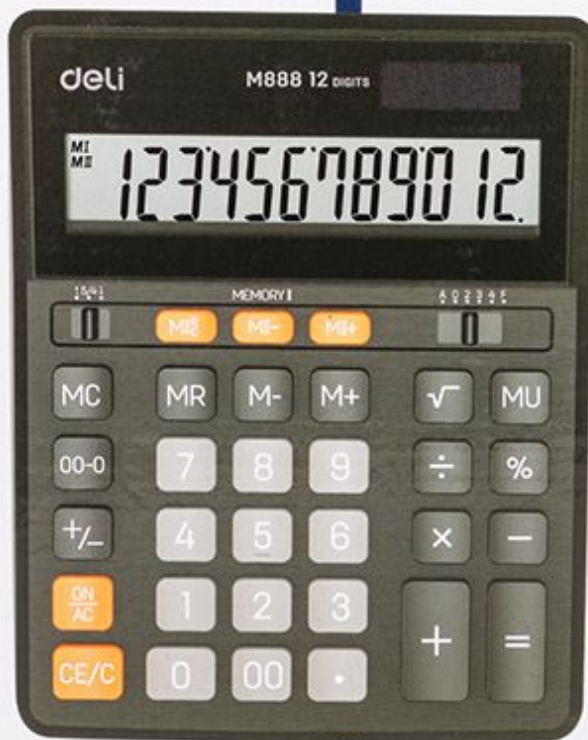

1,000,000⁺
Button Life

12

Digits

Dual Power

Acrylic
Screen

DUAL MEMORY CALCULATOR

M888

1,000,000+
Button Life