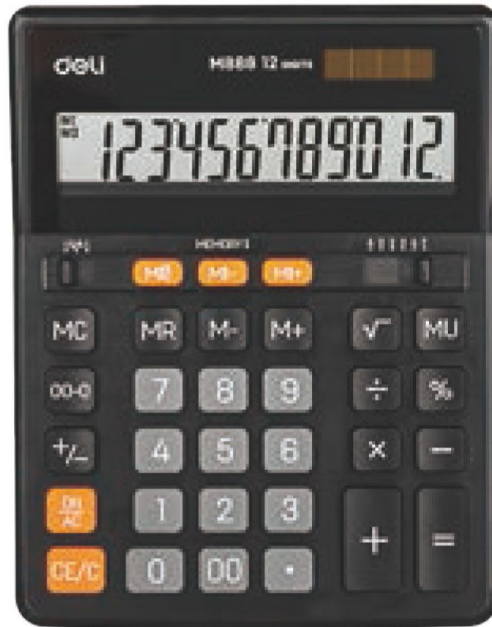

DUAL-MEMERY CALCULATOR

— BEST SELLER —

1million life time press button
MU,%, $\sqrt{\quad}$, cut.up.4/5,ADD2,Auto power off,4-key Memory

**DOUBLE
MEMORY**

Function

Big and
clear display

Dual power

Battery
cover

Ref.

Spec.

EM888

Plastic-12 digits