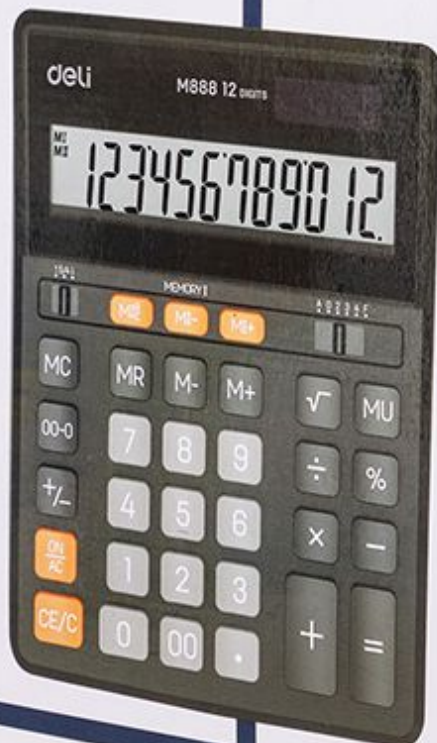

DUAL MEMORY CALCULATOR

M888

deli

CORE

deli

CORE

1,000,000⁺
Button Life

12

Digits

Dual Power

Acrylic
Screen

DUAL MEMORY CALCULATOR
M888

DUAL MEMORY CALCULATOR

M888

deli

CORE