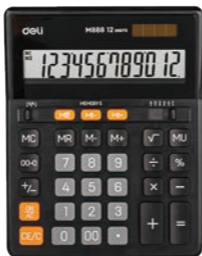

DUAL-MEMERY CALCULATOR

-- BEST SELLER --

1million life time press button

MU,%, $\sqrt{\quad}$, cut.up.4/5,ADD2,Auto power off,4-key Memory

**DOUBLE
MEMORY**

Function

Big and
clear display

Dual power

Battery
cover

Ref.

Spec.

EM888

Plastic-12 digits