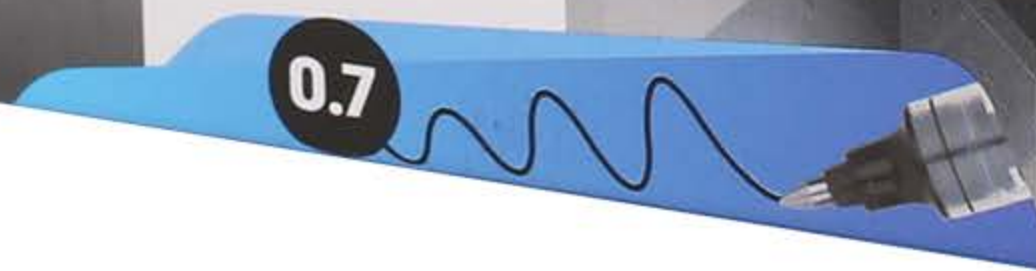

deli

Ink indicator design

touch
ROLLER PEN Q204 20

12 PCS

EXTRA
LONGER WRITING LENGTH

0.7

deli

 Ink indicator design