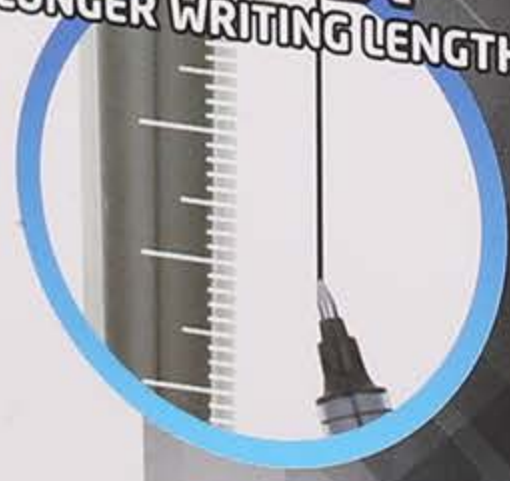

deli

Ink indicator design

touch
ROLLER PEN Q204 20

12 PCS

EXTRA
LONGER WRITING LENGTH

0.7

deli

 Ink indicator design