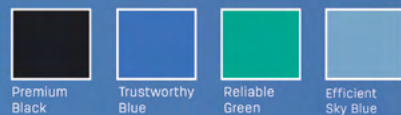

CLASIC

STORAGE YOUR FILES SMARTLY

Deli unifies main filing products with Blue, Black, Sky Blue and Green color. This standardization empowers your sales with more professionalism and consistency, stronger shelf impact, and reveals Deli Great Quality brand image better than ever.

EN.NBDELI.COM

DISPLAY BOOK

Deli unifies main filing products with Blue, Black, Sky Blue and Green color. This standardization empowers your sales with more professionalism and consistency, stronger shelf impact, and reveals Deli Great Quality brand image better than ever.

Trustworthy Blue Efficient Sky Blue Premium Black Reliable Green

Trustworthy Blue, Premium Black, Efficient Sky Blue, Reliable Green. Consistent and Classic colors showing Deli expertise in organizing files and always bring efficiency to work.

CLASIC

PP
MATERIAL

A4
SIZE

REF	NAME	FEATURE	COLOR (ASST.)	Sales Pack	Inner	Master
E5001	Display Book A4 10P 3C	310×235×8mm, 0.75mm	●●● 48:24:24	1	24	96
E5002	Display Book A4 20P 3C	310×235×14mm, 0.75mm	●●● 48:24:24	1	12	96
E5003	Display Book A4 30P 3C	310×235×18mm, 0.75mm	●●● 36:24:12	1	12	72
E5004	Display Book A4 40P 3C	310×235×24mm, 0.75mm	●●● 30:20:10	1	10	60
E5005	Display Book A4 60P 3C	310×235×34mm, 0.95mm	●●● 24:12:12	1	12	48
E5006	Display Book A4 80P 3C	310×235×50mm, 1.05mm	●●● 12:6:6	1	12	24
E5007	Display Book A4 100P 3C	310×235×63mm, 1.05mm	●●● 12:6:6	1	12	24