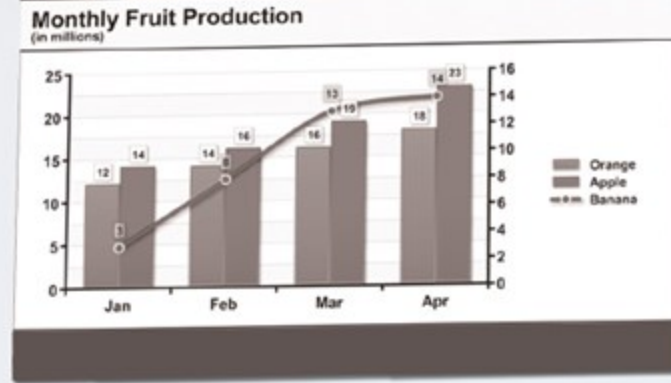

**E39032A MAGNETIC
WHITEBOARD 450×600MM
18IN×24IN**

Imported high quality steel,
easy to write on and wipe clean

Great idea

WHITEBOARD

30 days

Wipe clean

UNIVERSAL

Magnetic