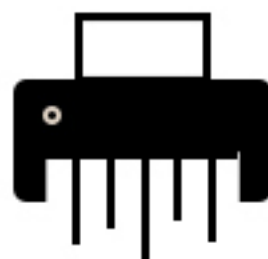

Single shred
16 sheets