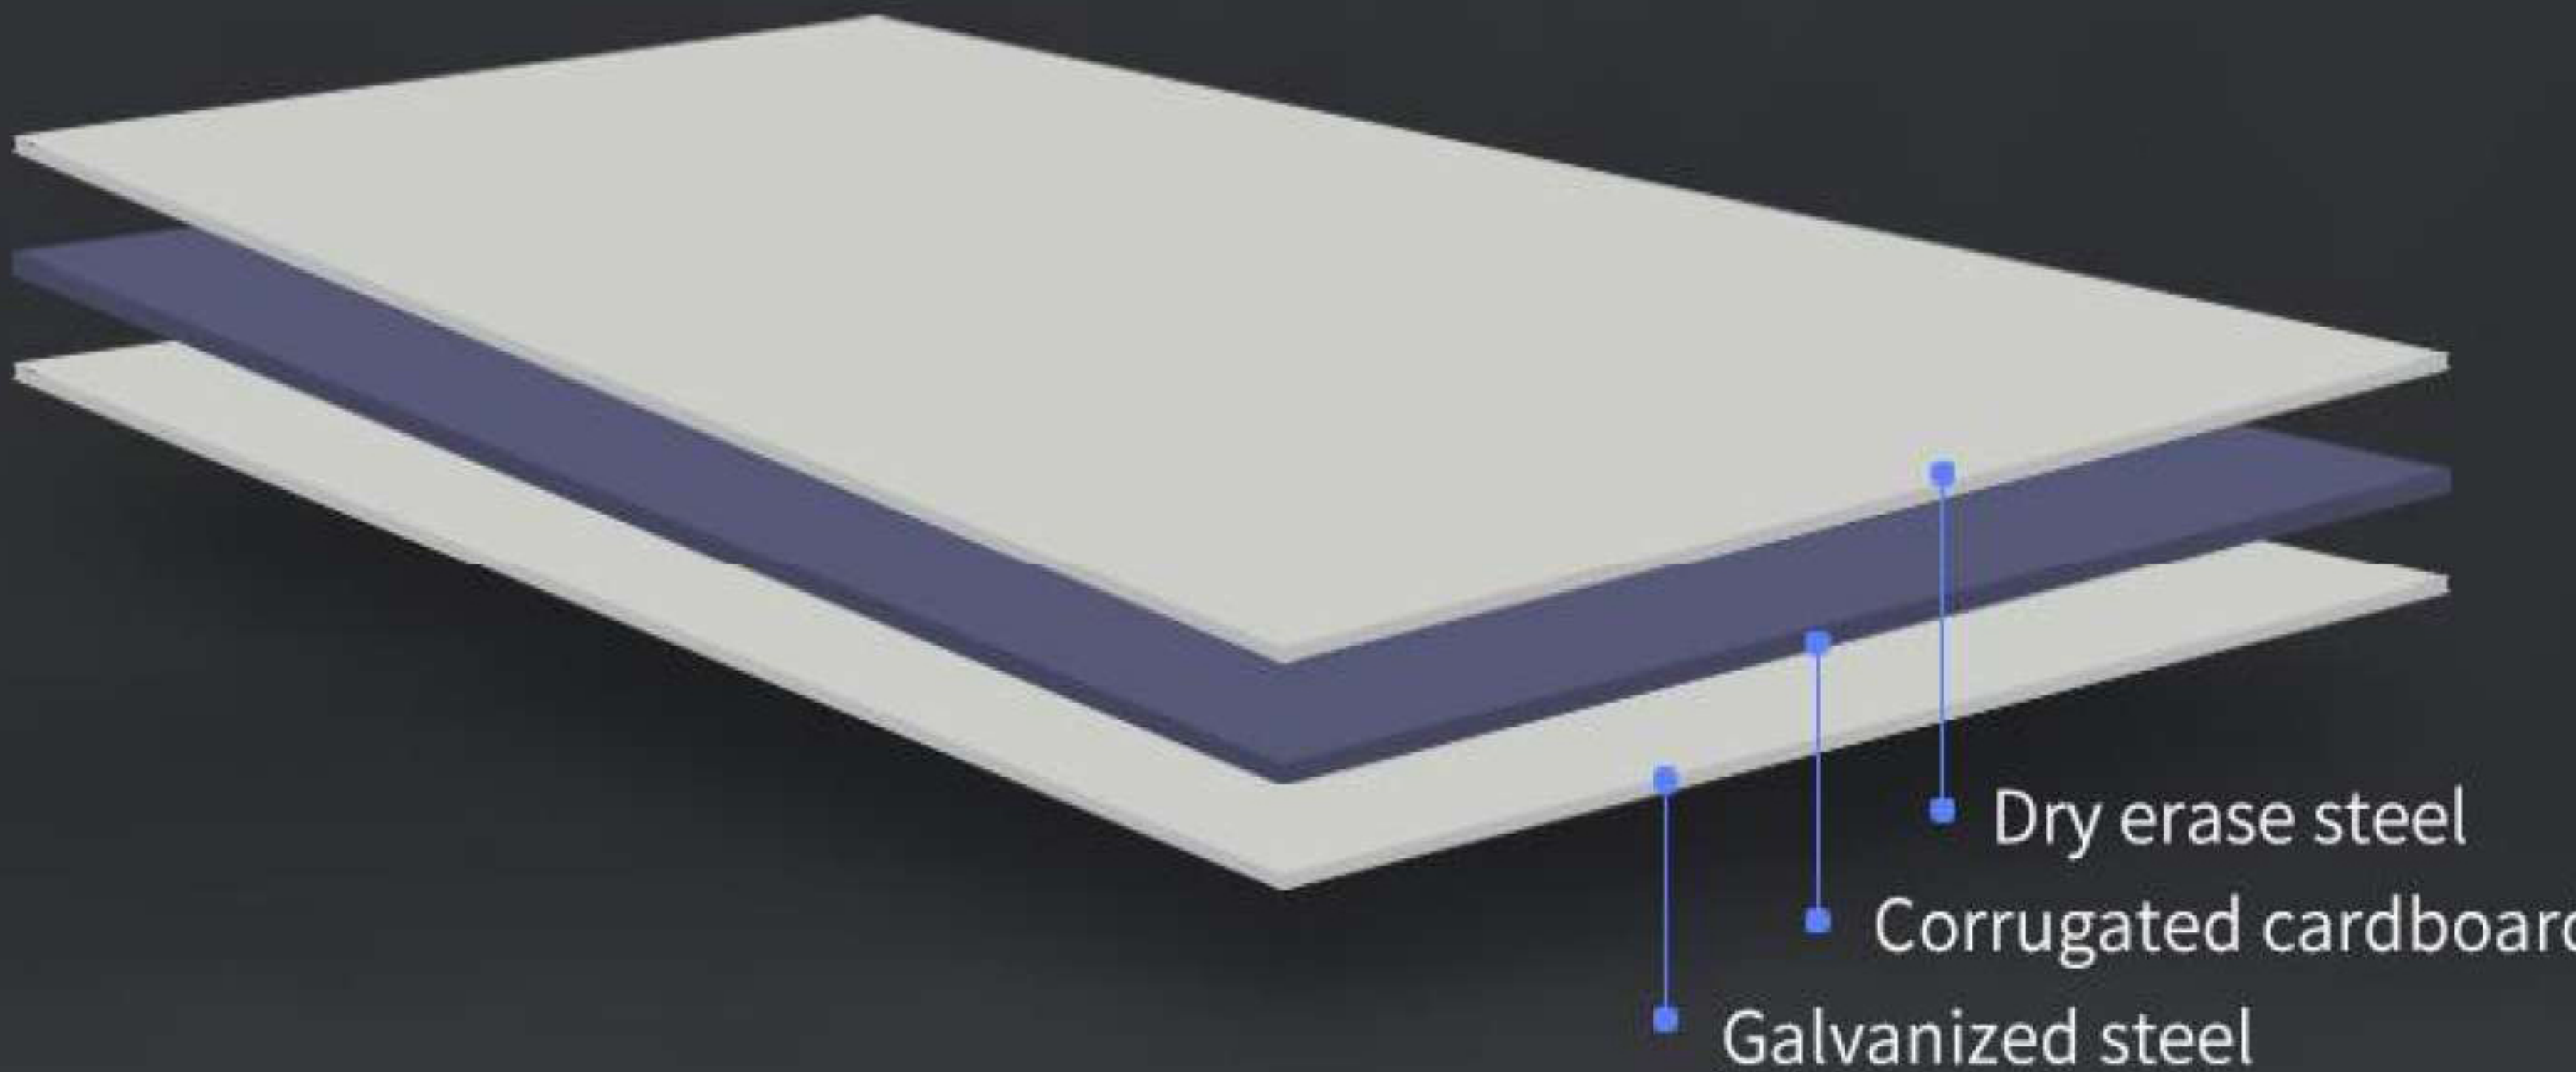

Deli Dry Erase Board

Smooth writing | Wearproof | Scratch resisting |
Easy to write and clean | Convenient to use

E39037A

ALUMINUM FRAME FOR LONG SERVICE LIFE

Firm and beautiful aluminum frame with ABS
wrap angle for a long service life

STRICT MATERIAL TESTING

Galvanized steel backing plate for extra resistance
hard surface coating allows for improved scratch resistance

One Piece

FOLDABLE PEN HOLDER DESIGN

Foldable pen tray for compact transportation
and convenient accessory tidy

EASY TO CLEAN

Smooth writing, can be perfectly erased up to 30 days

30days

A close-up photograph of a hand holding a stack of several sheets of light-colored paper. The top sheet has the Chinese characters '今日会议' (Today's Meeting) written in a dark, smooth ink. The hand is wearing a dark suit sleeve.

今日会议

Product size is manually measured. Minor deviation exists compare to real size.
Specific please in kind prevail.

PRODUCT DATA

Brand Name: Deli

Ref.No.: E39037A

Color: White

Size: 1200*1800mm

Material: Dry erase steel + corrugated board + galvanized steel
