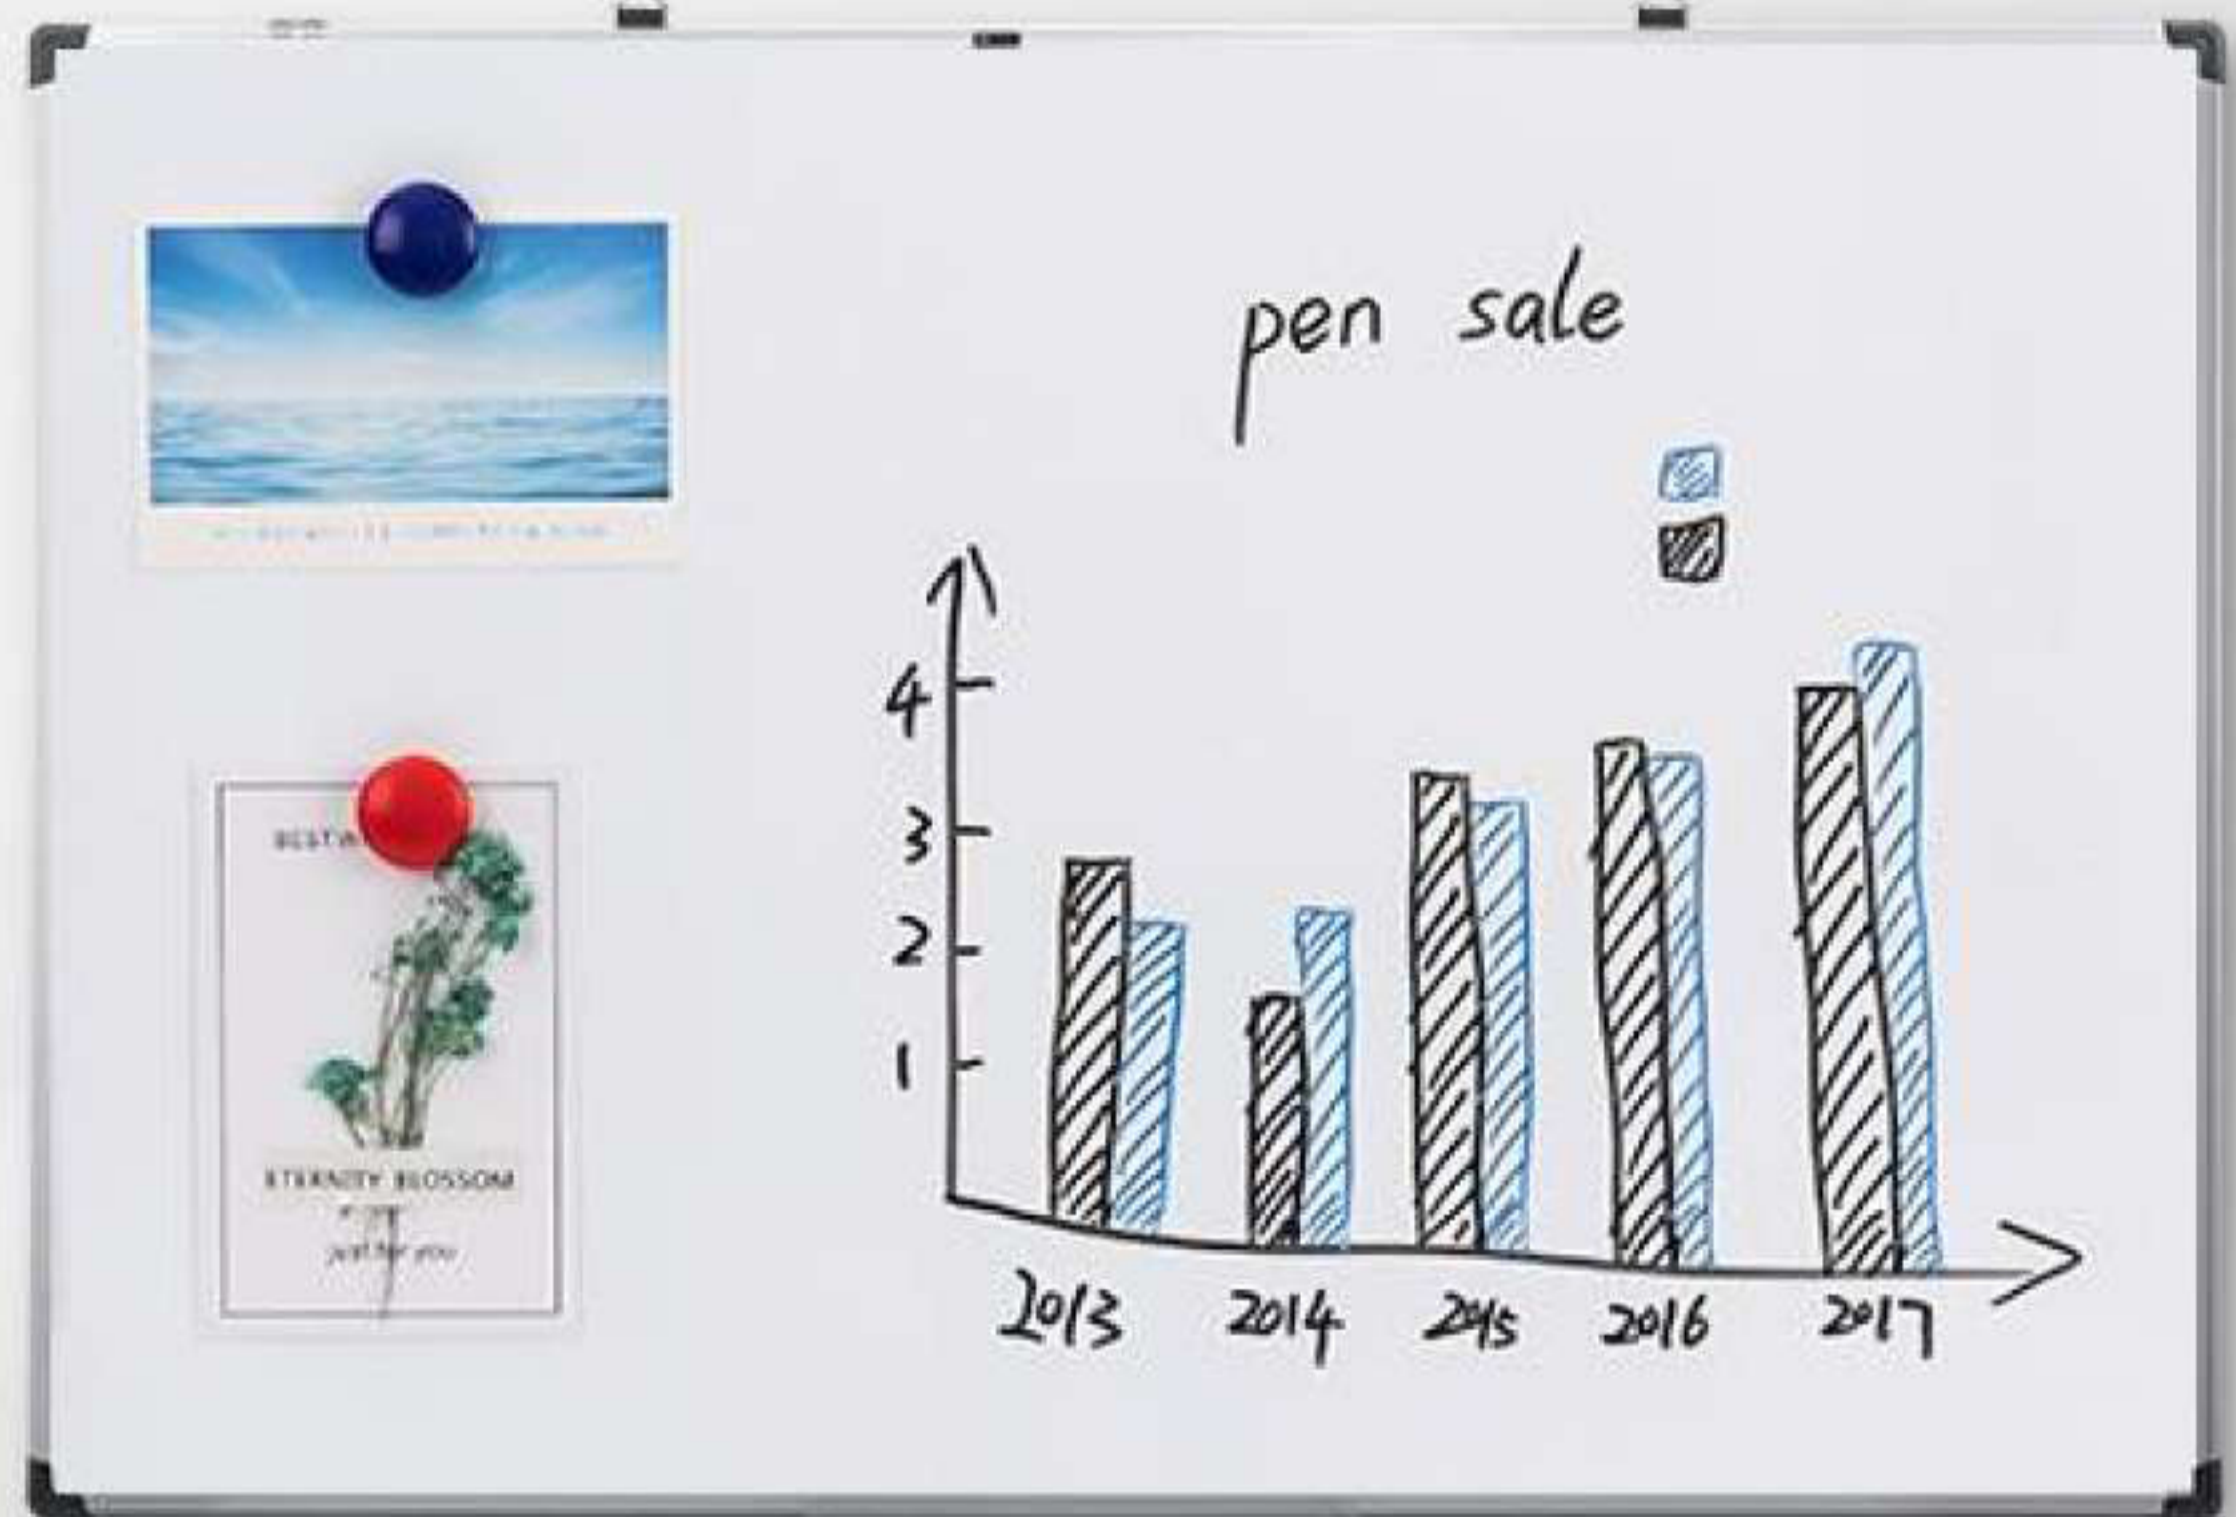

Deli Dry Erase Board

Smooth writing | Wearproof | Scratch resisting |
Easy to write and clean | Convenient to use

E39037A

ALUMINUM FRAME FOR LONG SERVICE LIFE

Firm and beautiful aluminum frame with ABS
wrap angle for a long service life

STRICT MATERIAL TESTING

Galvanized steel backing plate for extra resistance
hard surface coating allows for improved scratch resistance

One Piece

FOLDABLE PEN HOLDER DESIGN

Foldable pen tray for compact transportation
and convenient accessory tidy

EASY TO CLEAN

Smooth writing, can be perfectly erased up to 30 days

30days

A close-up photograph of a hand holding a stack of several sheets of light-colored paper. The top sheet has the Chinese characters '今日会议' (Today's Meeting) written in a dark, smooth ink. The hand is wearing a dark suit sleeve.

今日会议

Product size is manually measured. Minor deviation exists compare to real size.
Specific please in kind prevail.

PRODUCT DATA

Brand Name: Deli

Ref.No.: E39037A

Color: White

Size: 1200*1800mm

Material: Dry erase steel + corrugated board + galvanized steel
