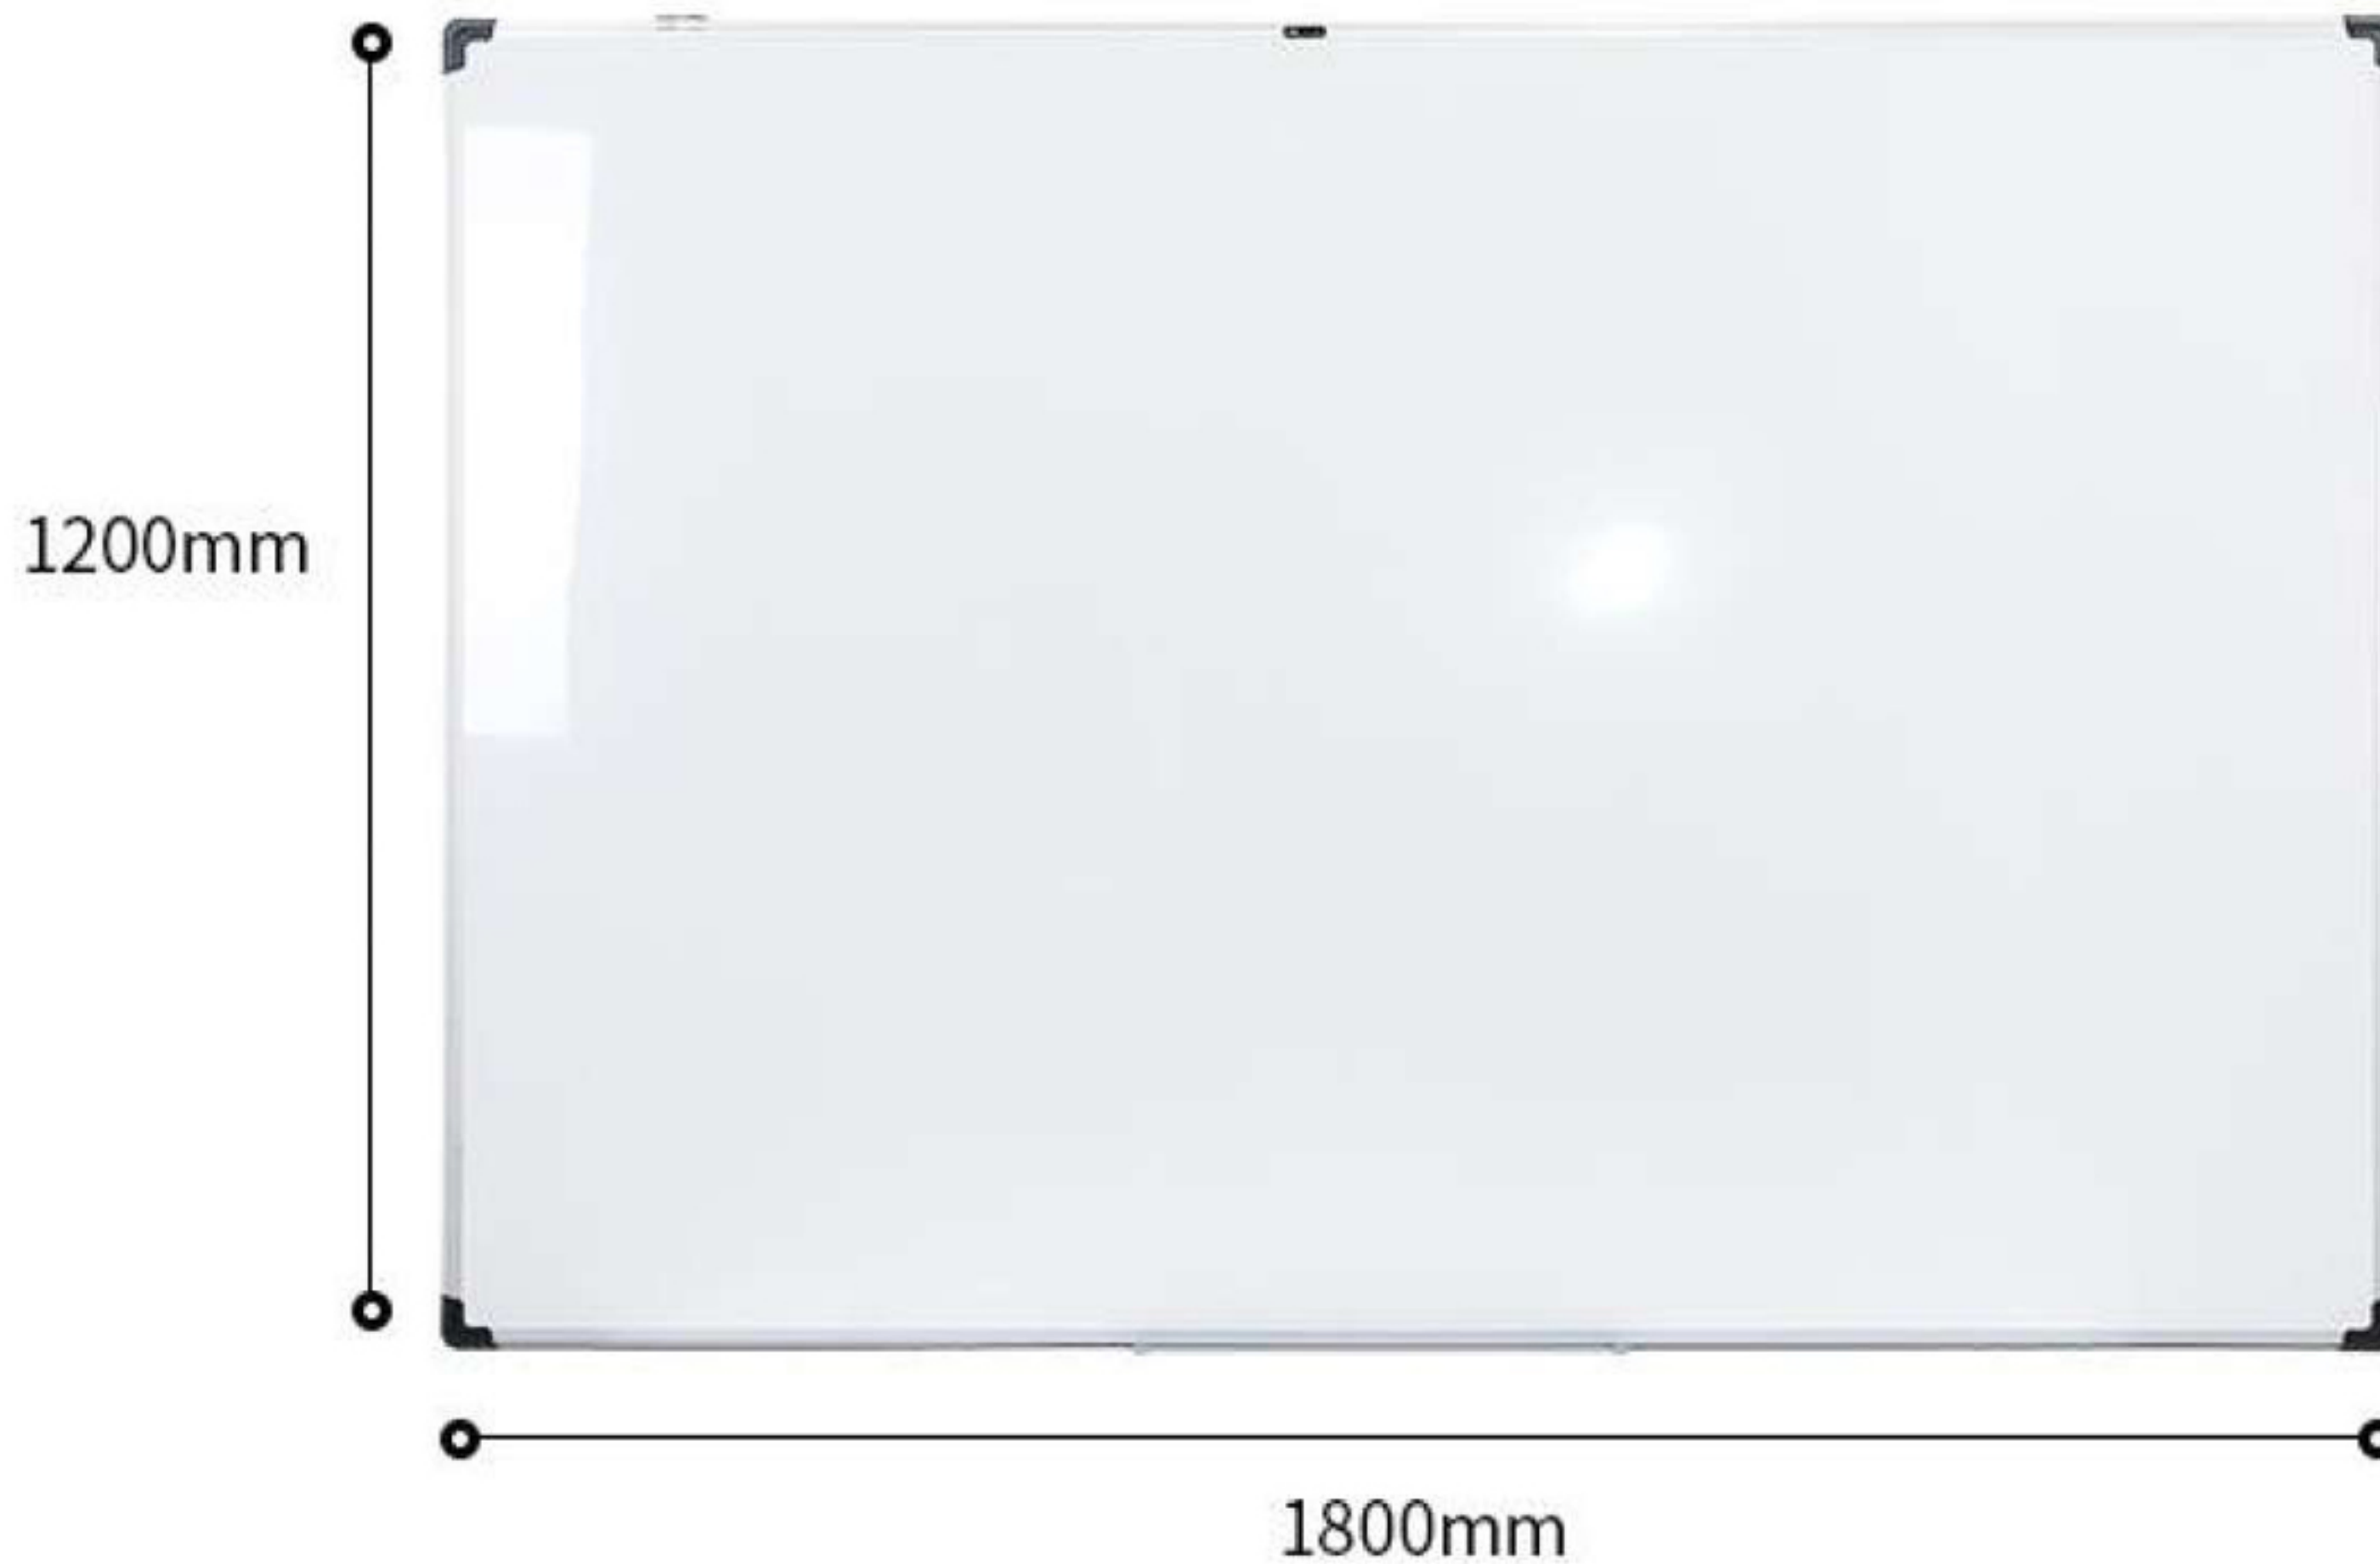

Deli Dry Erase Board

Smooth writing | Wearproof | Scratch resisting |
Easy to write and clean | Convenient to use

E39037A

ALUMINUM FRAME FOR LONG SERVICE LIFE

Firm and beautiful aluminum frame with ABS
wrap angle for a long service life

EASY TO CLEAN

Smooth writing, can be perfectly erased up to 30 days

30days

A close-up photograph of a hand holding a stack of several sheets of light-colored paper. The top sheet has the Chinese characters '今日会议' (Today's Meeting) written in a dark, smooth ink. The hand is wearing a dark suit sleeve.

今日会议

Product size is manually measured. Minor deviation exists compare to real size.
Specific please in kind prevail.

PRODUCT DATA

Brand Name: Deli

Ref.No.: E39037A

Color: White

Size: 1200*1800mm

Material: Dry erase steel + corrugated board + galvanized steel
