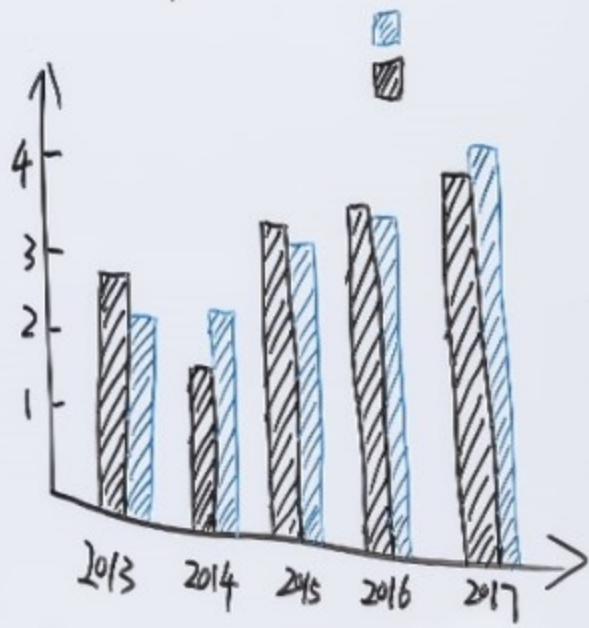

pen sale

pen sale

One Piece

deli WHITE BOARD

白板笔 WHITEBOARD MARKER  
No. 6011  
Vivid Color | Easy Erasing | Not easy to leave marks

白板笔 WHITEBOARD MARKER  
No. 6011  
Vivid Color | Easy Erasing | Not easy to leave marks