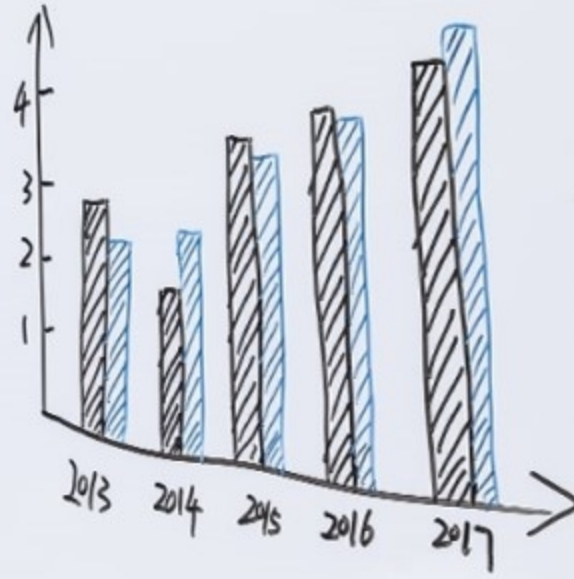

pen sale

pen sale

One Piece

deli WHITE BOARD

白板笔 WHITEBOARD MARKER  
No. 6011  
Vivid Color | Easy Erasing | Not easy to leave marks

白板笔 WHITEBOARD MARKER  
No. 6011  
Vivid Color | Easy Erasing | Not easy to leave marks