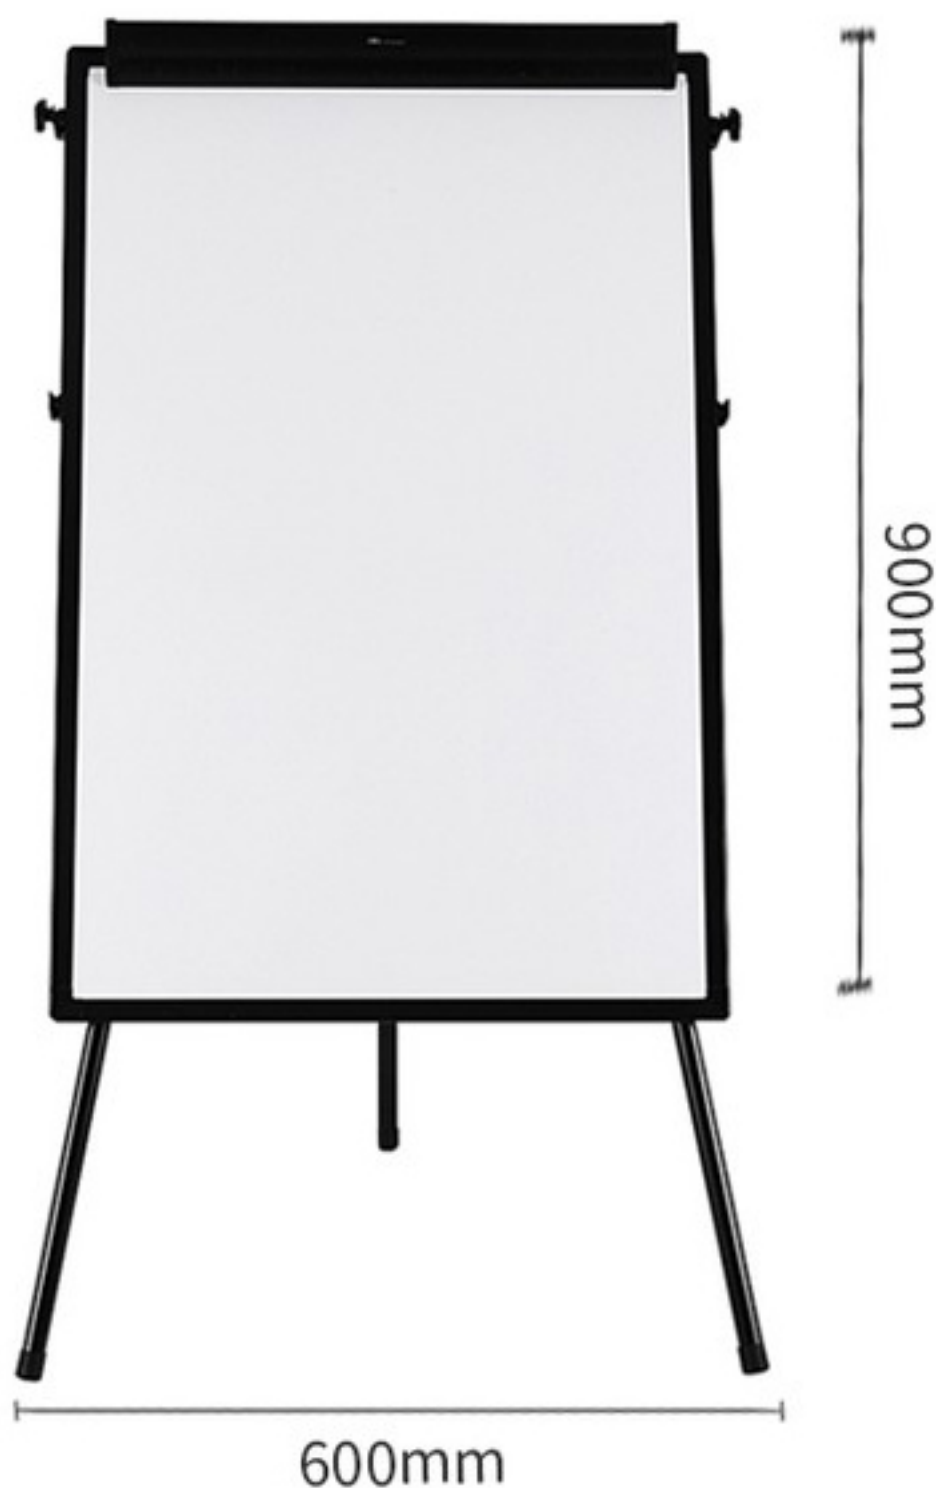

# E7892

Strong long clip

Magnetic

30 days

Wipe clean

Height adjustable

Slidable

Dry erase board + Fiber board + Galvanized steel

REF

NAME

E7892

Flip Chart Easel Whiteboard Tripod Stand 600x900mm 24INx36IN

# Deli Whiteboard

Rolling process | Drop resistant material  
Triangular stability | Adsorption panel |

E7892

It adopts  
It's flat a  
design suitable for medium and small  
the display of information and other places. It will raise you with the  
convenient and fast.

# PRODUCT DATA

Remark: Product size is manually measured. Minor deviation exists compare to real size. Specific please in kind prevail.

---

Name: Deli Whiteboard

Ref. No.: E7892

---

Size: 900\*600mm

Spec.: 24IN\*36IN