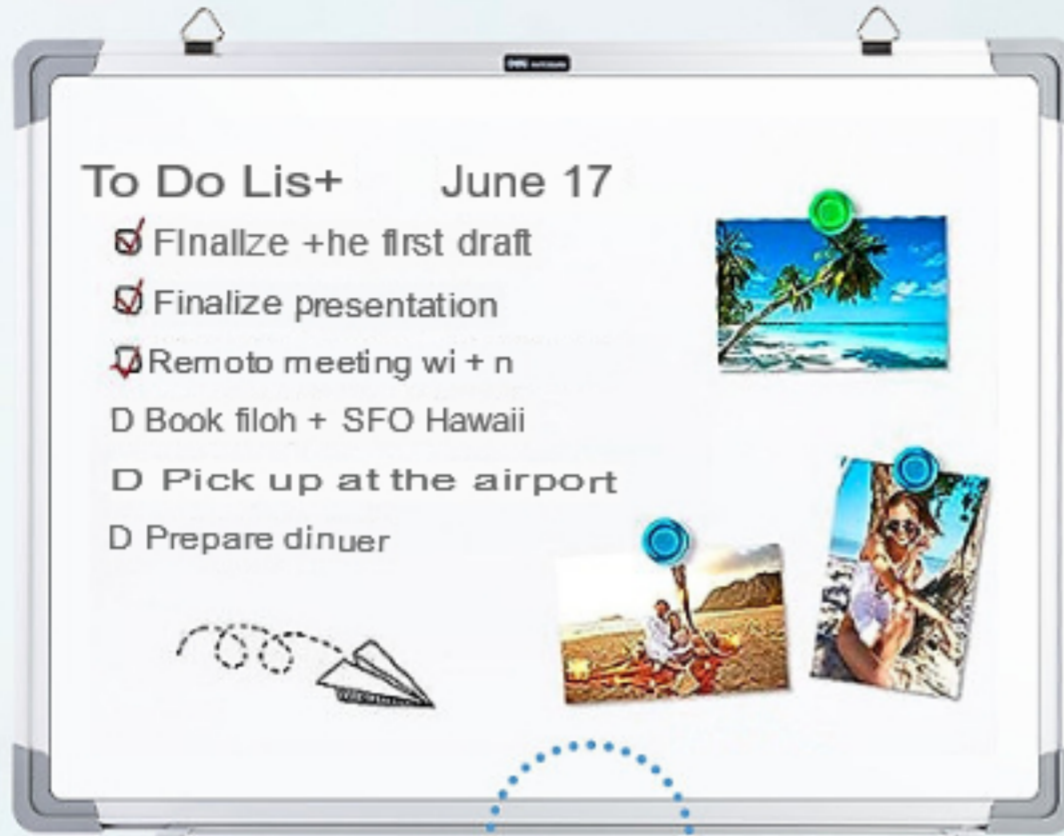

# PERSONAL PLANNING TOOLS

PORTABLE TRAY

deli