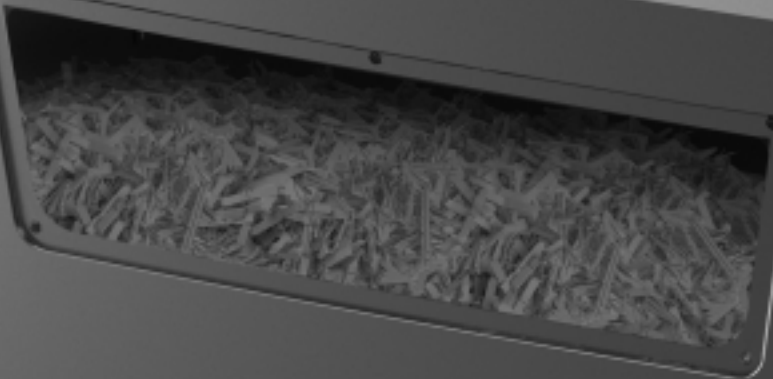

ShredMaster X308

GBC

GBC

ShredMaster X308