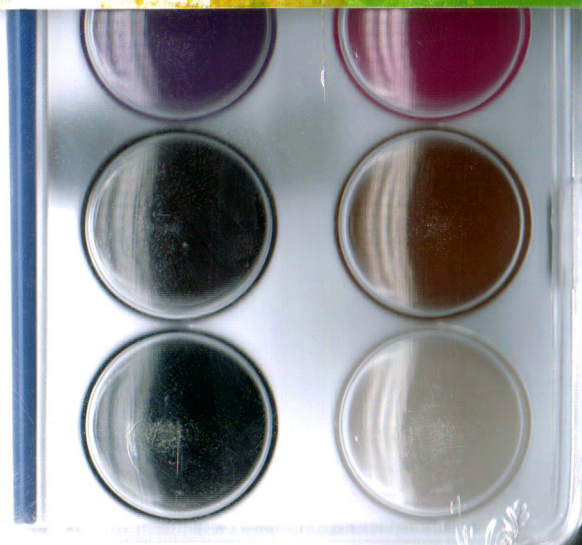

16 COLORS

Solid Water Color

bright and vivid colors

Colorful and brightness, high saturability, fluency hand feeling, easy to melt, fast dry, durable and sun-proof, never fade and good transparency, easy to carry. "keepsmiling" solid water color pigment is made successfully via special concentrated technology, little volume but high capacity. It will express brighter color after you add water.

Product Description:

- Ideal for children who want easy colour lay down.
- Natural and gentle, healthy, beyond non - toxic.
- Coloury, strong covering innspiring your creation.

ITEM NO: B7126-16

Made in China