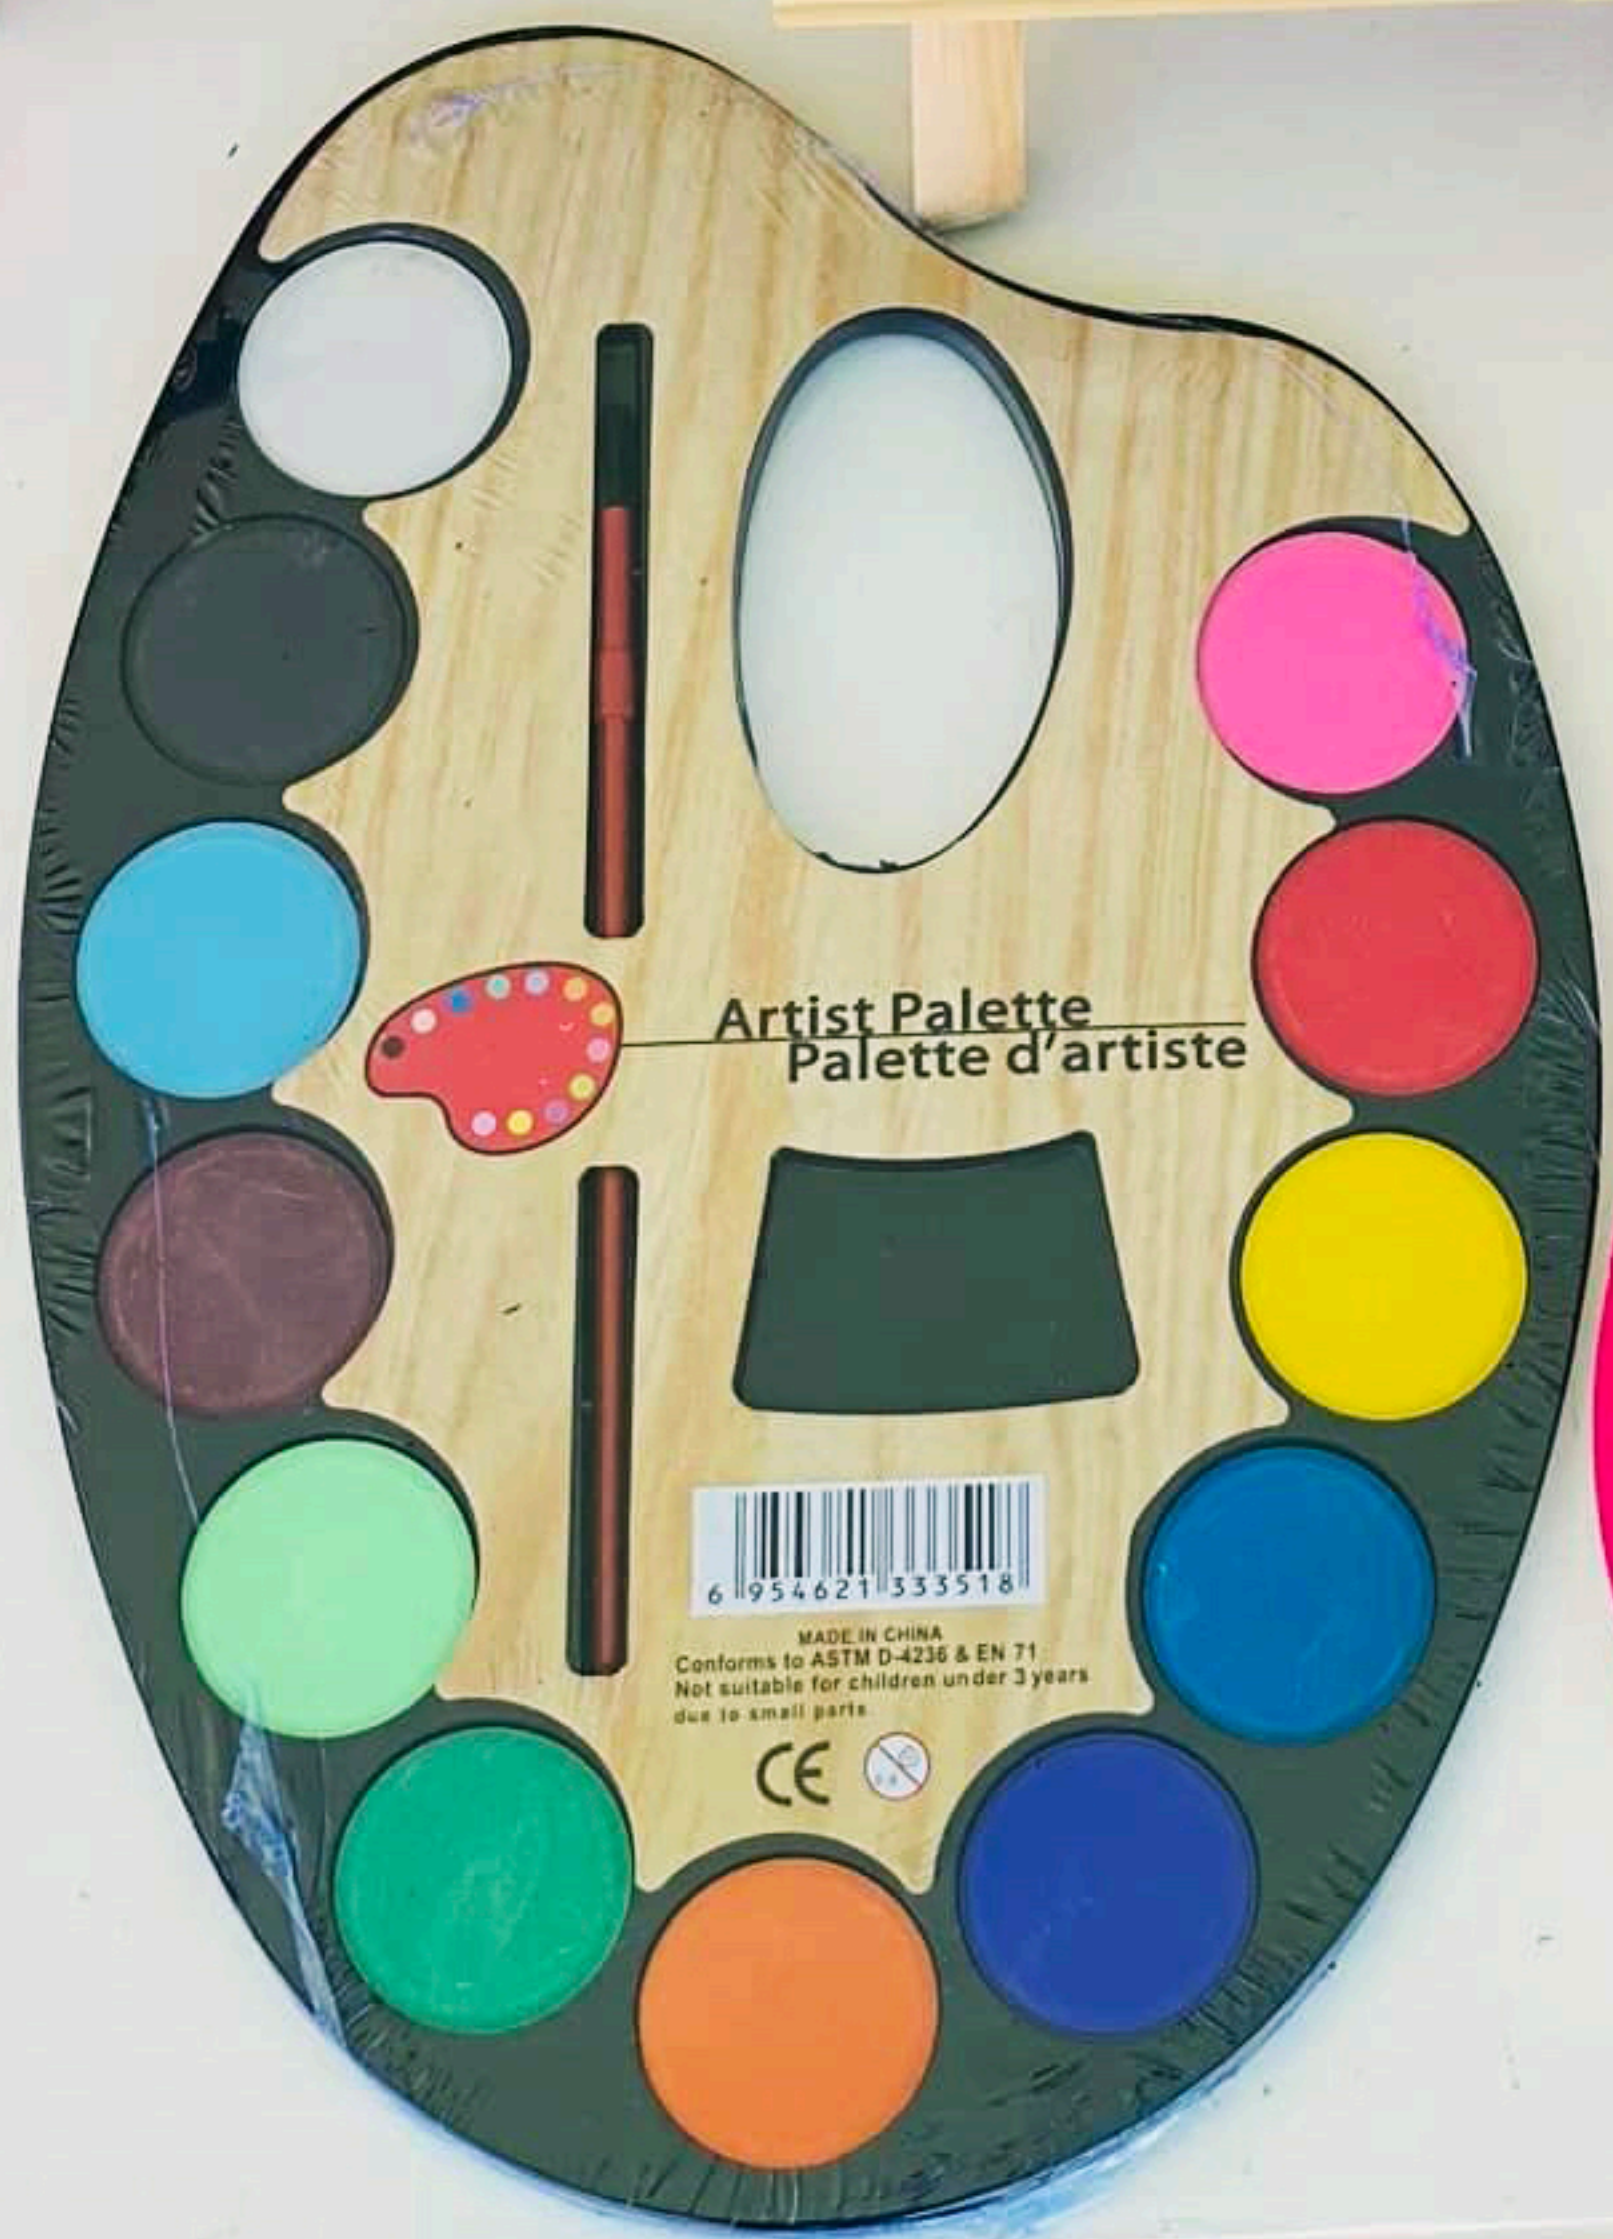

Artist Palette
Palette d'artiste

MADE IN CHINA
Conforms to ASTM D-4236 & EN 71
Not suitable for children under 3 years
due to small parts.

Artist Palette
Palette d'artiste

MADE IN CHINA
Conforms to ASTM D-4236 & EN 71
Not suitable for children under 3 years
due to small parts.

An artist palette with a wooden base and a black plastic rim. It features 12 circular paint wells in various colors: white, black, dark red, light blue, light green, bright green, red, purple, blue, yellow, red, and pink. Two red markers are included. A red fish-shaped brush rest is on the left. A large white oval is cut out from the top. A black label with 'B719' is in the center. A barcode and safety information are at the bottom.

Artist Palette
Palette d'artiste

B719

MADE IN CHINA
Conforms to ASTM D-4236 & EN 71
Not suitable for children under 3 years
due to small parts.

Artist Palette
Palette d'artiste

6 954621 333518

MADE IN CHINA
Conforms to ASTM D-4236 & EN 71
Not suitable for children under 3 years
due to small parts.