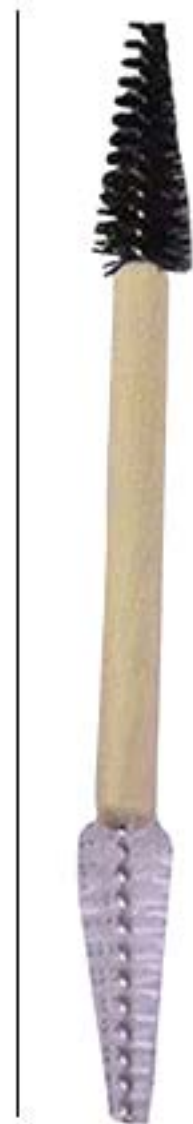

# Clay Tool Set

Wooden Handles (10)  
Steel Fittings (11)

Clay · Polymer · Ceramic

11  
PCS

A variety of tools suitable to carve cut and clean moist and air dried clay

# Clay Tool Set

Wooden Handles - Quality Steel Fittings

Clay • Polymer • Ceramic

A variety of

moist and air dried clay

19.5cm

15.5cm

16.5cm

15cm

16.5cm

17.5cm

16cm

14cm

16.5cm

16.5cm