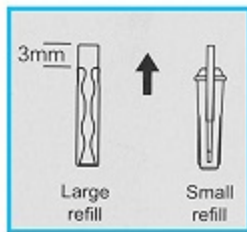

# Electric Eraser

accessories:

- Two plastic rubber jacket
- 2.3mm rubber eight
- 4mm rubber eight

THICKNESS

BATTERY  
CRUSH

SMART  
COVER

Keep Smiling is the art of living!

# ADJUST ERASER REFILL

- 1** Remove adapter and eraser refill.

- 2** Adjust to 3MM (1/8")

- 3** Install adapter and eraser refill.