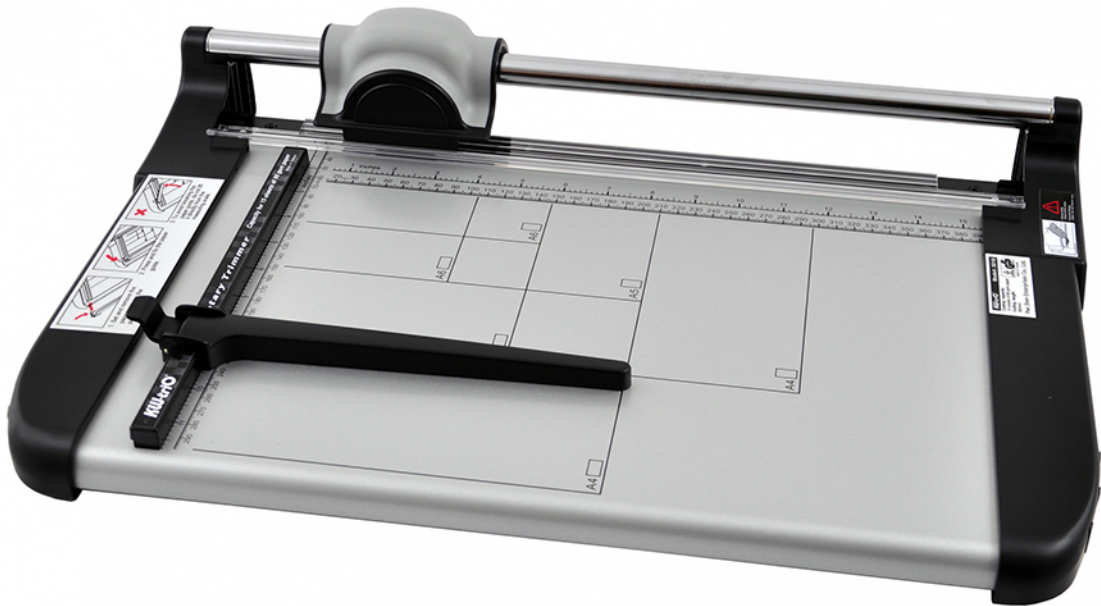

3018 Rotary Trimmer

Capacity for 15 sheets of 100 gram paper

1. Turn left to remove the paper guide as the blade.

2. Turn left to the blade.

Warning: Do not cut with the blade. The blade is sharp and can cut you.

A6

A6

A5

A5

A4

Capacity for 15 sheets of 80 gsm paper
150 x 210 mm

Fimmmer

1 inches
2
3
4
5
6
7
20mm 30 40 50 60 70 80 90 100 110 120 130 140 150 160 170 180
10 20 30 40 50 60 70 80 90 100 110 120 130 140 150 160 170 180

Model	13018
Cutting Length	360 mm
Cutting Height	1.5 mm
Blade Type	Rotary
Clamping Type	Automatic
Blade Guard	Safety Cutting Head
Knife Lock	X
Measuring Scale	mm/inch
Format Indication	A6-A4
Table Size (WxD)	315 x 546 mm
Dimensions (WxDxH)	370x546x100 mm
Weight	3.43 kg
Color	Sliver / Black