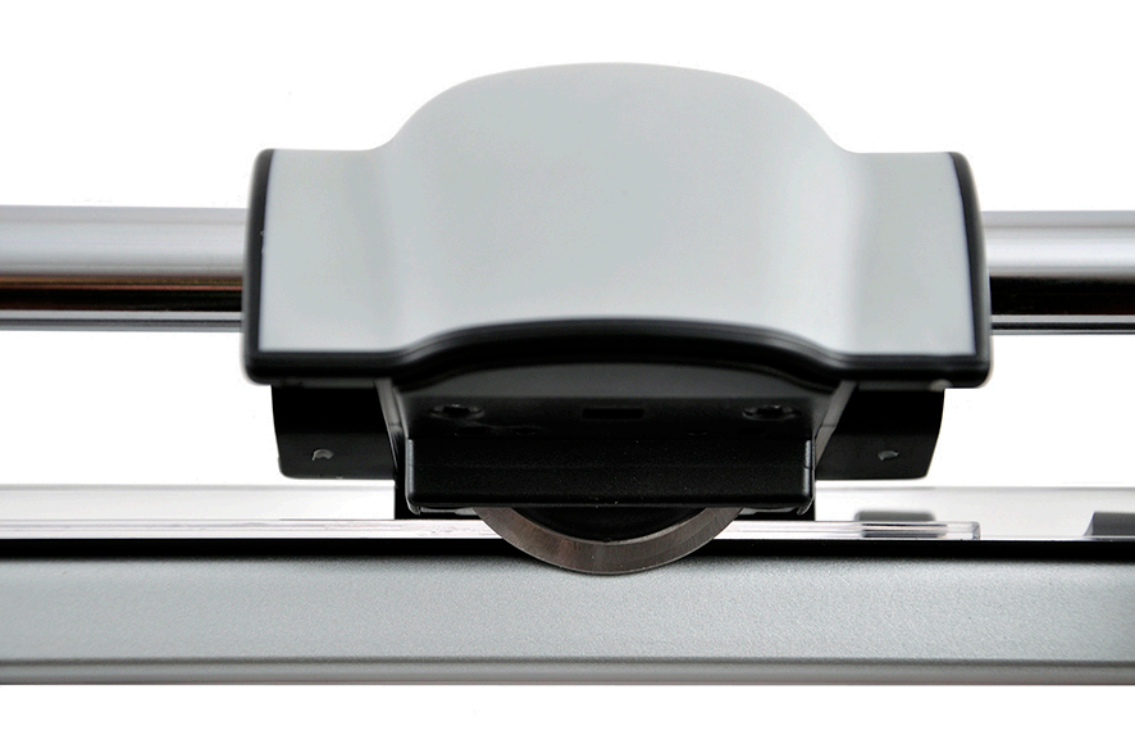

3018 Rotary Trimmer

Capacity for 15 sheets of 100 gram paper

1. Turn left to remove the paper guide as the blade.

2. Turn left to the blade.

Warning: Do not cut with the blade. The blade is sharp and can cut you.

Model	13018
Cutting Length	360 mm
Cutting Height	1.5 mm
Blade Type	Rotary
Clamping Type	Automatic
Blade Guard	Safety Cutting Head
Knife Lock	X
Measuring Scale	mm/inch
Format Indication	A6-A4
Table Size (WxD)	315 x 546 mm
Dimensions (WxDxH)	370x546x100 mm
Weight	3.43 kg
Color	Sliver / Black