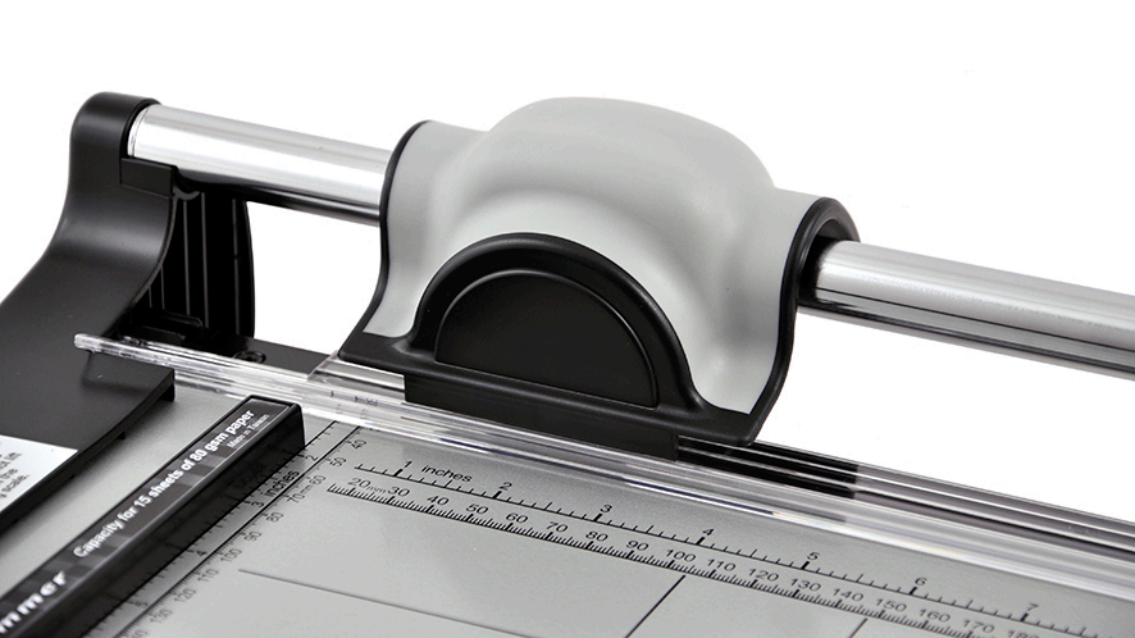

Capacity for 15 sheets of 80 gsm paper
150 x 210 mm

Fimmmer

1 inches
2
3
4
5
6
7
20mm 30 40 50 60 70 80 90 100 110 120 130 140 150 160 170 180
10 20 30 40 50 60 70 80 90 100 110 120 130 140 150 160 170 180