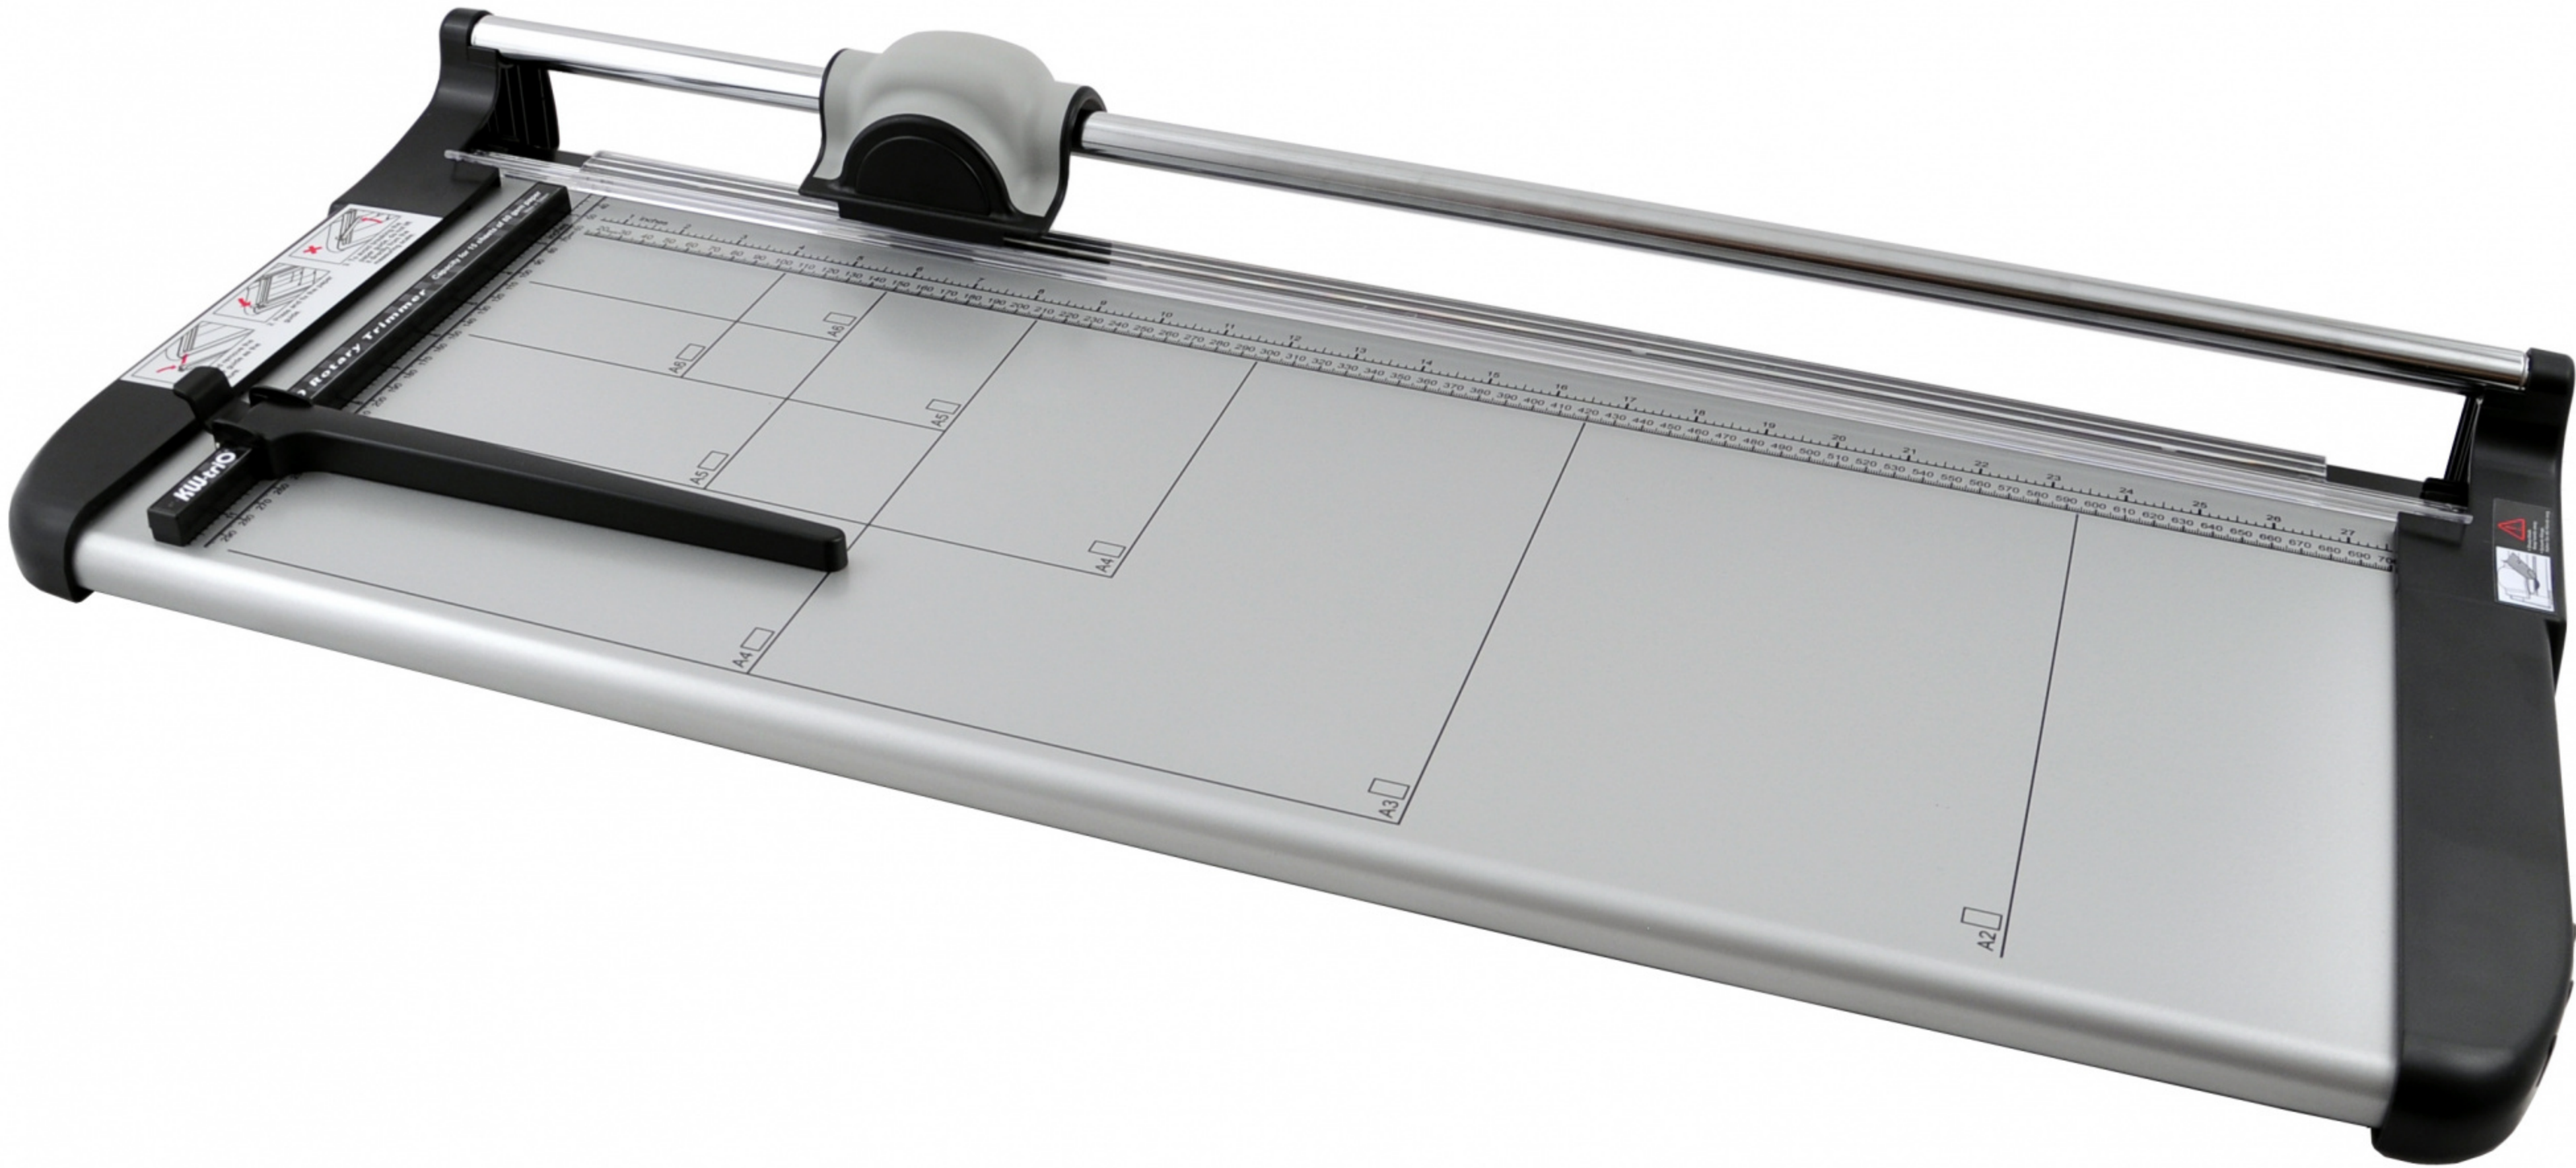

1 inches
20mm 30 40 50 60 70 80 90 100 110 120 130 140 150 160 170 180 190 200 210 220 230 240 250 260 270 280 290
A6
A6

Rotary Trimmer

WU-TRIO

A6

A5

A4

A3

A2

A1

3020 Rotary Trimmer Capacity for 15 sheets of paper

1. Set and remove the Paper Guide as the picture.

2. Press and fix the paper Guide.

3. To avoid the paper being damaged, please do not trim the paper with the rotary trimmer.

290 280

kw

A4

A5

A6

A6

Model	13020
Cutting Length	670 mm
Cutting Height	1.2 mm
Blade Type	Rotary
Clamping Type	Automatic
Blade Guard	Safety Cutting Head
Knife Lock	X
Measuring Scale	mm/inch
Format Indication	A6-A2
Table Size (WxD)	315 x 856 mm
Dimensions (WxDxH)	370x856x100 mm
Weight	5.00 kg
Color	Sliver / Black