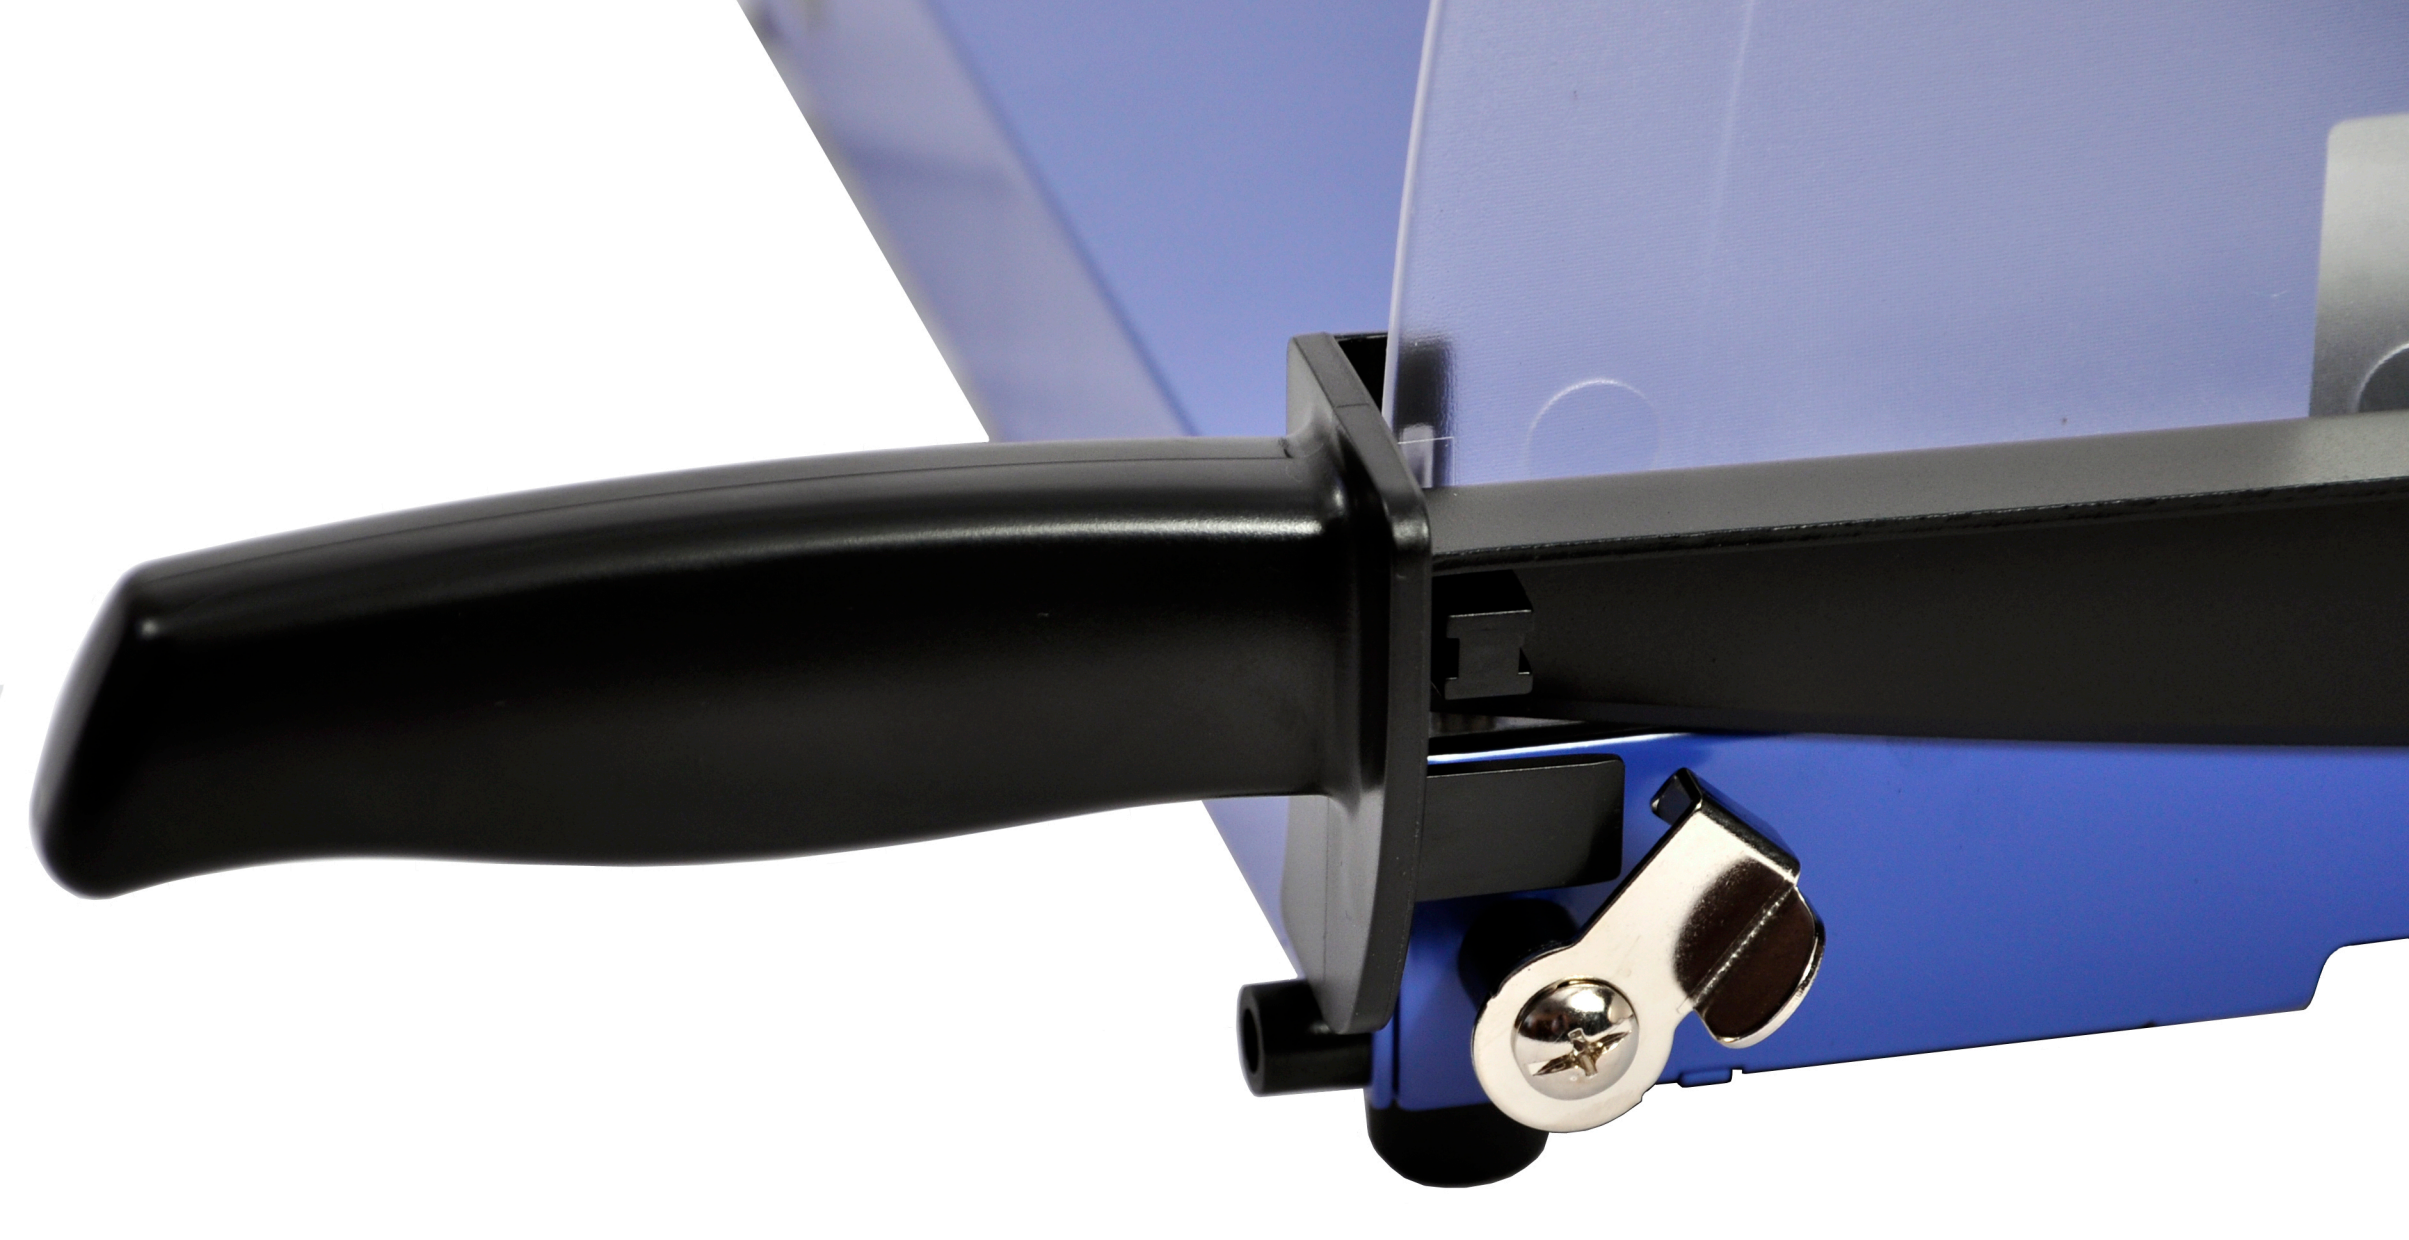

500
51171

0.01

0.01

Model	13912
Cutting Length	335 mm
Cutting Height	2.0 mm
Blade Type	Knife
Clamping Type	press
Blade Guard	ABS shield
Knife Lock	V
Measuring Scale	mm/inch
Format Indication	A6-A4
Table Size (WxD)	305 x 380 mm
Dimensions (WxDxH)	335 x 430 x 380 mm
Weight	3.62 kg
Color	Blue