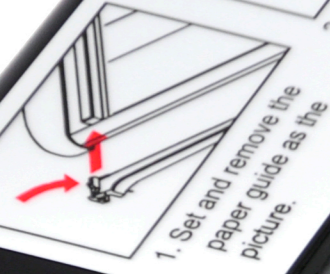

919 Rotary Trimmer Capacity

1. Set and remove the paper guide as the picture.

2. Press and fix the paper guide.

KW-tri

290 280 270

A4

A5

A6

A6

A5

110 120 130 140 150 160 170 180 190 200 210

KUU-tri
Capacity for 18 sheets of 8 1/2 inch paper
1. Set and lock the paper guide as follows.
2. Press the handle to the paper.
3. The paper is cut by the blade.
4. The paper is collected in the tray.
5. The paper is cut by the blade.
6. The paper is collected in the tray.

A6

A6

Model	13919
Cutting Length	480 mm
Cutting Height	1.5 mm
Blade Type	Rotary
Clamping Type	Automatic
Blade Guard	Safety Cutting Head
Knife Lock	X
Measuring Scale	mm/inch
Format Indication	A6-A3
Table Size (WxD)	315 x 656 mm
Dimensions (WxDxH)	370x656x100 mm
Weight	4.04 kg
Color	Sliver / Black