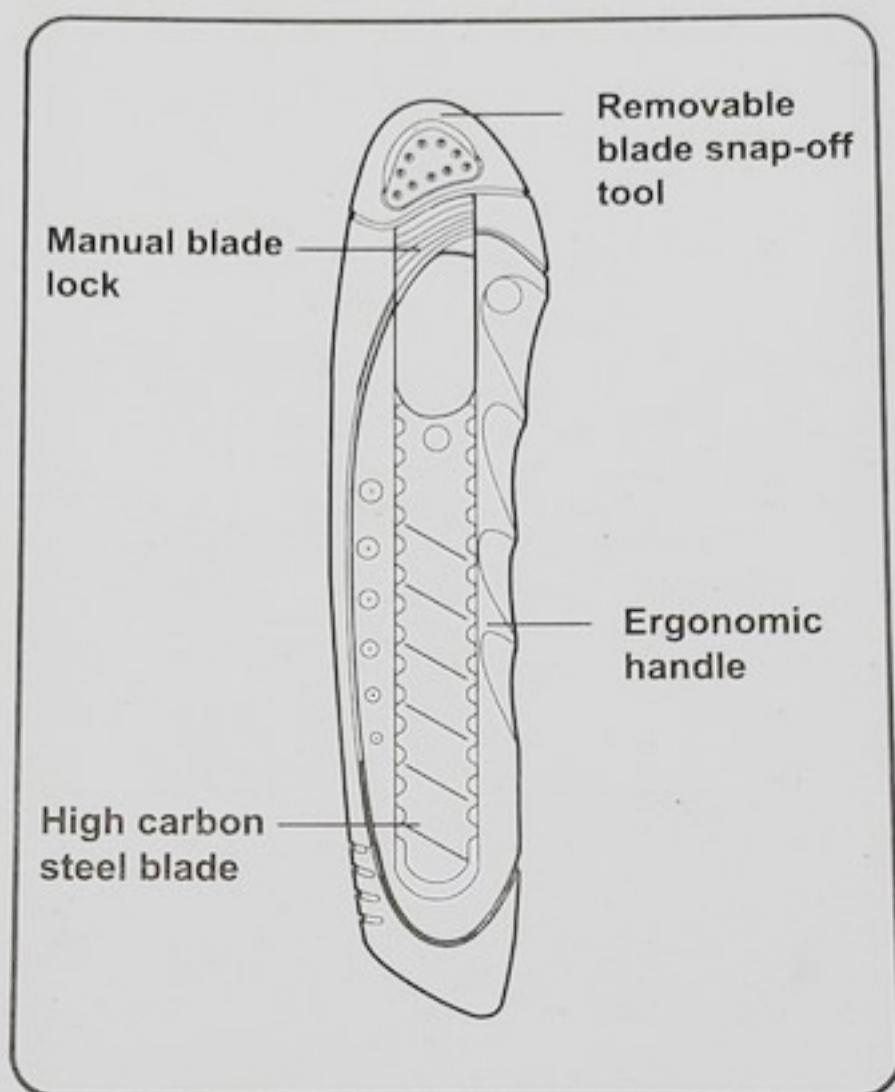

M&G

High Carbon Steel
**HARD
SHARP**

**MANUAL
BLADE LOCK**

UTILITY KNIFE

1 BLADE
13 (13x1)

Manual Lock
A5591448

9 mm
WIDE BLADE

M&G

High Carbon Steel
**HARD
SHARP**

**MANUAL
BLADE LOCK**

UTILITY KNIFE

1 BLADE
13 (13x1)

Manual Lock
ASS91448

9 mm
WIDE BLADE

M&G

High Carbon Steel
**HARD
SHARP**

**MANUAL
BLADE LOCK**

UTILITY KNIFE

1 BLADE
13 (13x1)

Manual Lock
ASS91448

9 mm
WIDE BLADE

M&G UTILITY KNIFE

⚠ ATTENTION

- Please be careful when using blade snapper.
- Please retract the blade into sleeve after use.
- Not suitable for children under 3 years old.
- Children should use with adult supervision.