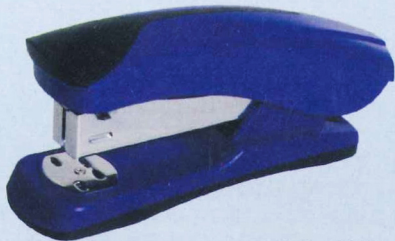

OPAL[®]

STAPLER

USE NO.24/6 26/6 STAPLES

MOD-45X

OPAL®

OPAL[®]

- TAKE 24/6 OR 26/6 STAPLES
- SINGLE CHANNEL, NON-SLIP.
- ALL METAL CONSTRUCTION.
- WITH METAL BAR MECHANISM.
- SOFT-TOUCHING TOP FOR COMFORTABLE OPERATION.