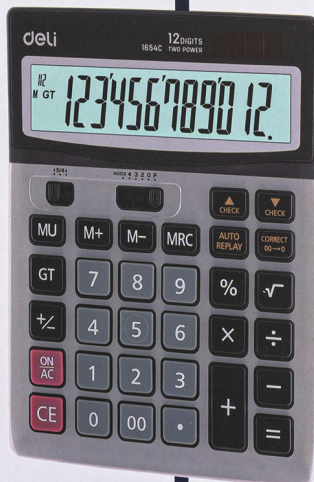

# CALCULATOR

1654C

deli

CORE

deli

CORE

112

Steps

12

Digits

Dual Power

CALCULATOR  
1654C

deli

CORE

**CALCULATOR**

1654C