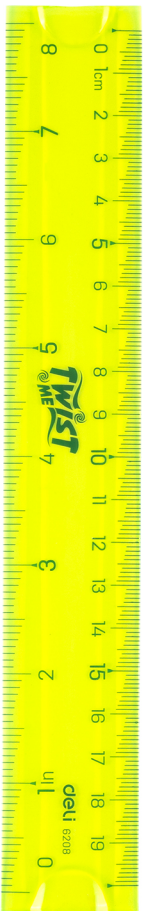

deli

deli

deli

deli

deli

RULER
E208

**TWIST
@ME**

Easy grab
on desk desktop

20CM
8 IN.

deli
E208