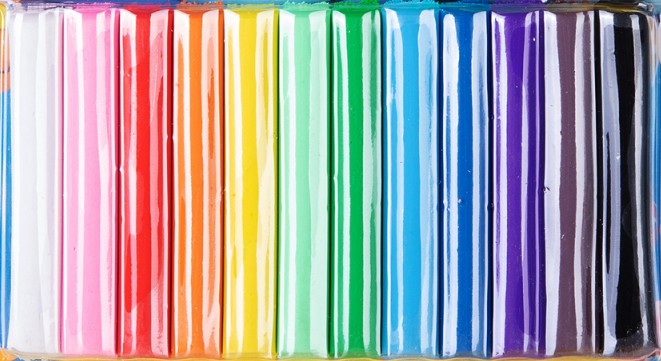

deli

deli

3+

Dough it!
CLAY
DI ALCIONE

12
Colors

DOES NOT DRY

Net Weight: 160g

CE CONFORMS TO ASTM D-4236
EN71 (PART I, II, III)