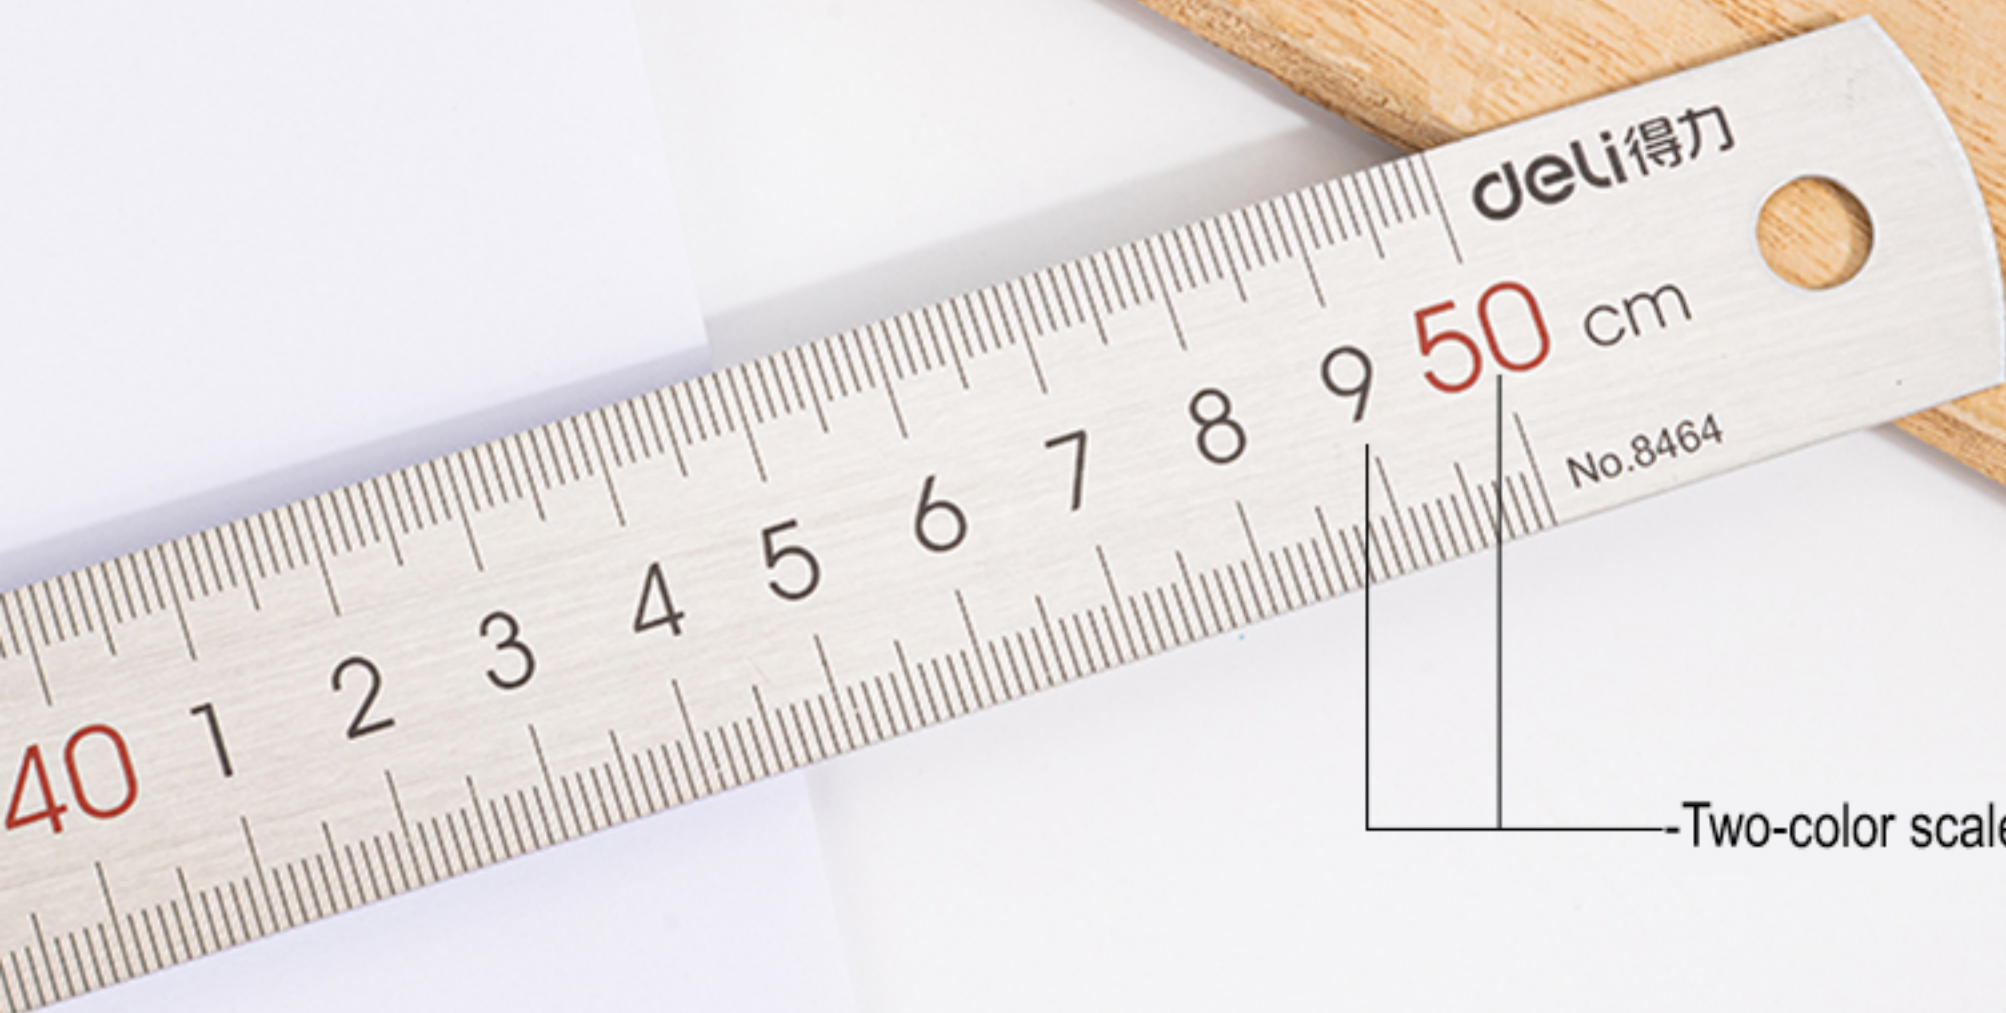

# Engraved formula and conversion table on the back

There are many formulas and conversion tables engraved on the back of the ruler Easy to find and check when using

## Two-color printing of scale value

The scale value is printed in two colors, red and black

Two-color mark, easy to read the value

-Two-color scale