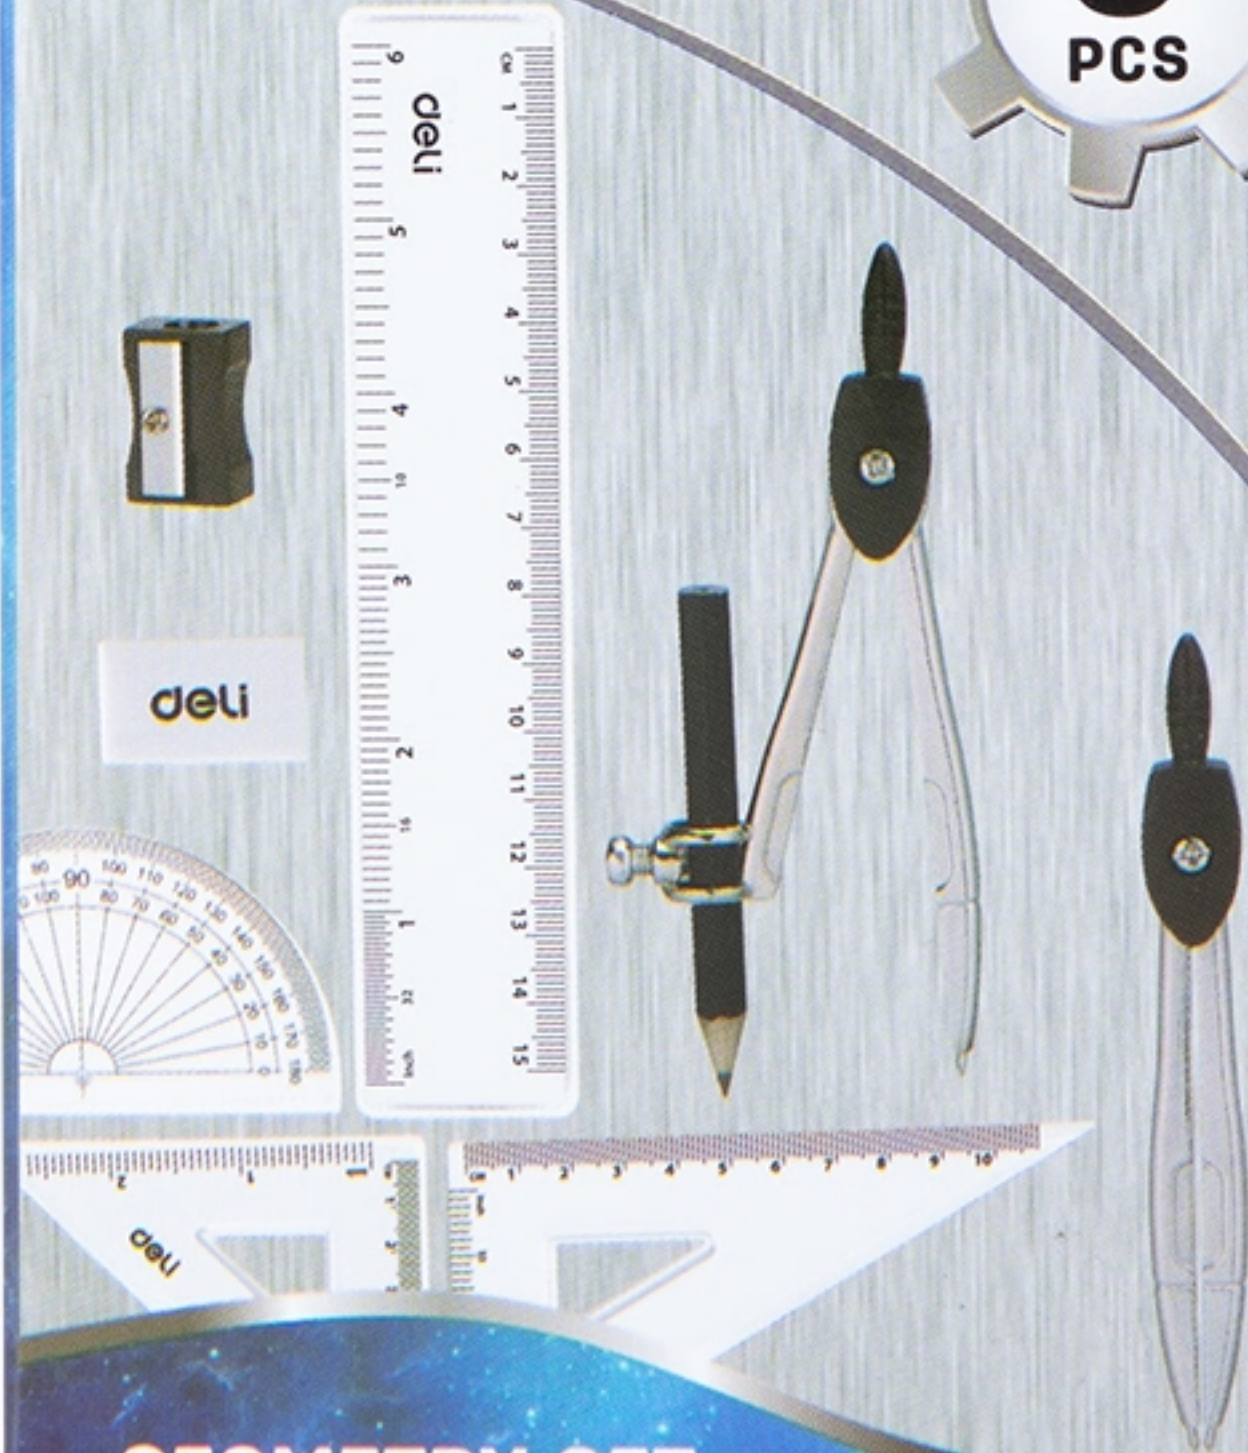

deli

Orbit Classic
METAL COMPASS
WITH PENCIL

GEOMETRY SET
G306 95

deli

Orbit Classic
METAL COMPASS

WITH PENCIL

deli

GEOMETRY SET
G306 95

deli

Orbit Classic
METAL COMPASS
WITH PENCIL

9 PCS

GEOMETRY SET G306 95

GEOMETRY SET
G306 95

deli

deli