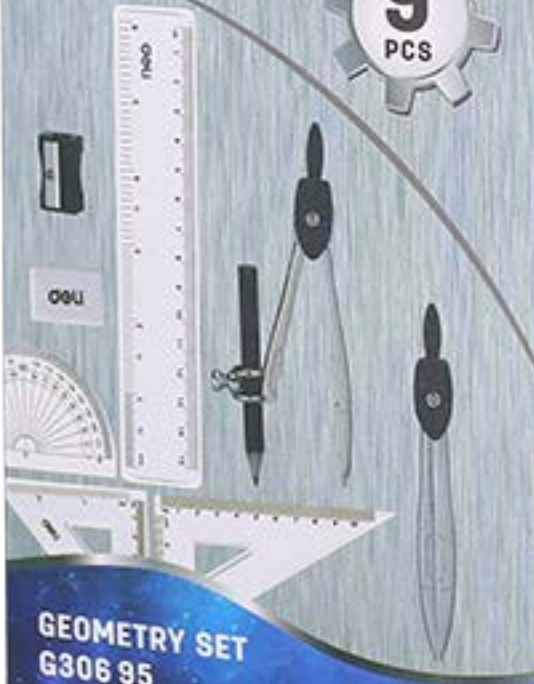

deli

Orbit Classic
METAL COMPASS
WITH PENCIL

GEOMETRY SET
G306 95

deli

Orbit Classic
METAL COMPASS

WITH PENCIL

deli

GEOMETRY SET
G306 95

deli

Orbit Classic
METAL COMPASS
WITH PENCIL

9 PCS

GEOMETRY SET G306 95

GEOMETRY SET
G306 95

deli

deli