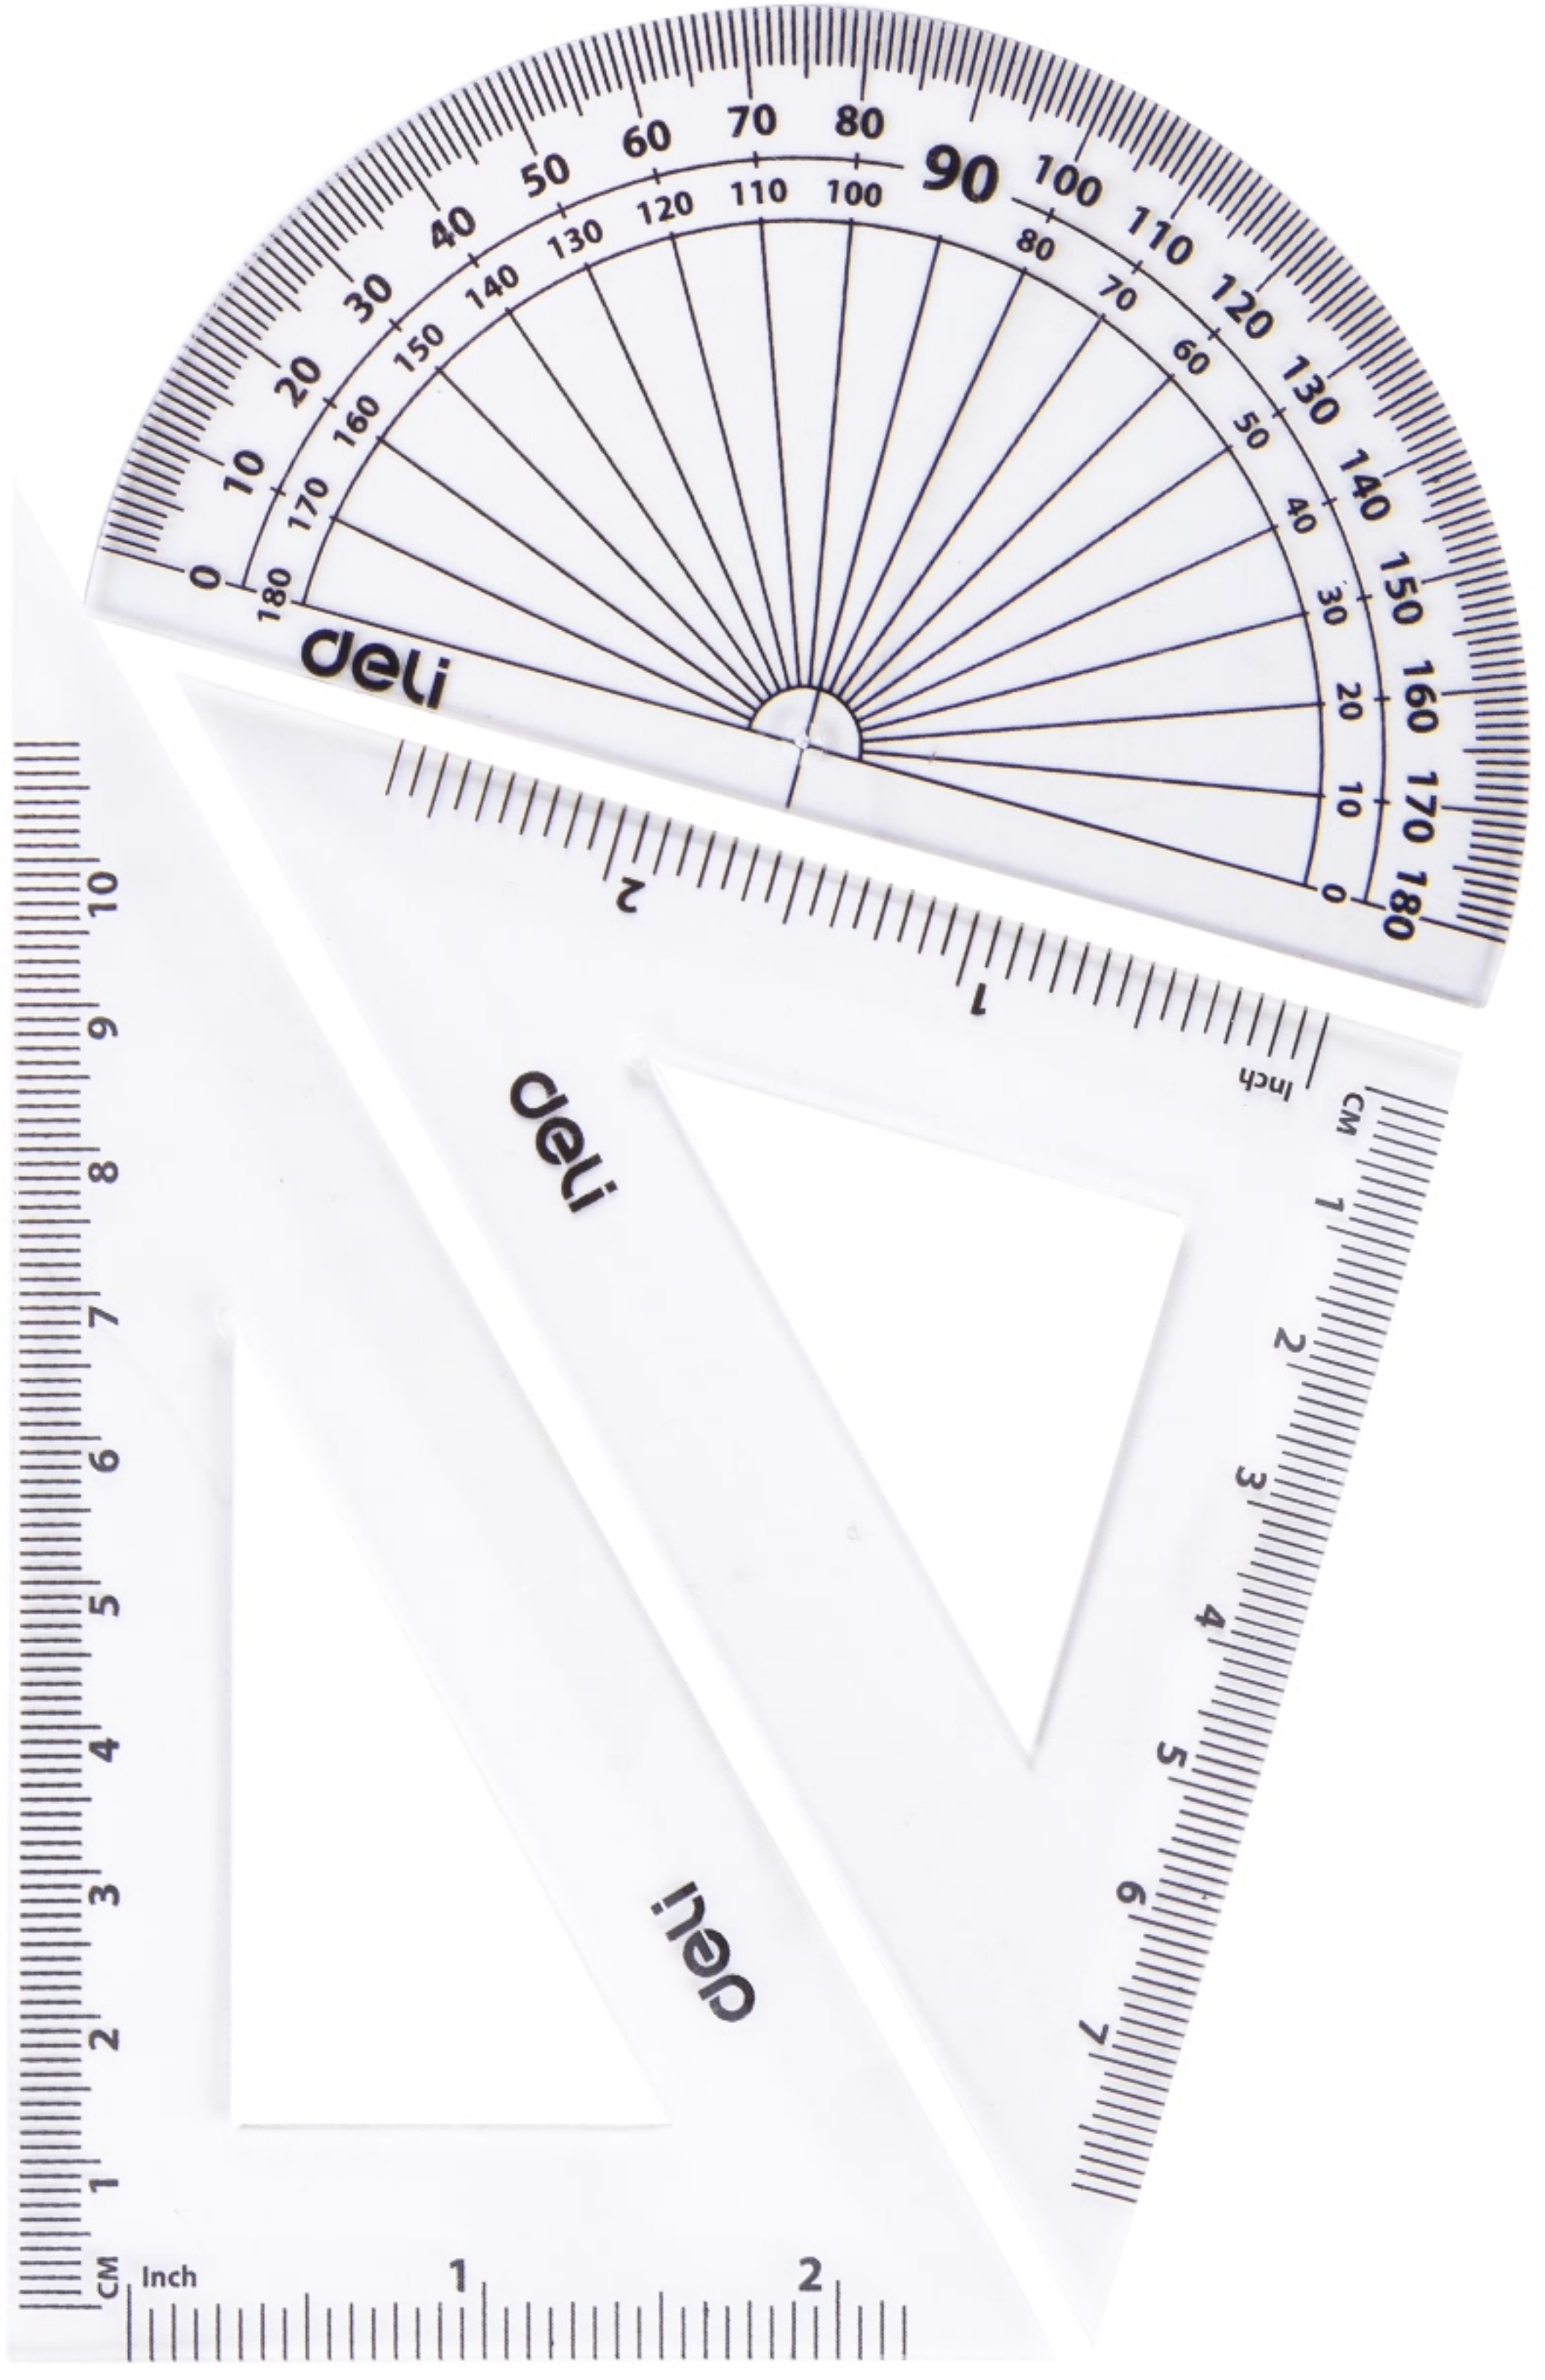

deli

Orbit Classic
METAL COMPASS
WITH PENCIL

GEOMETRY SET
G306 95

deli

Orbit Classic
METAL COMPASS

WITH PENCIL

deli

GEOMETRY SET
G306 95

deli

Orbit Classic
METAL COMPASS
WITH PENCIL

9 PCS

GEOMETRY SET G306 95

GEOMETRY SET
G306 95

deli

deli