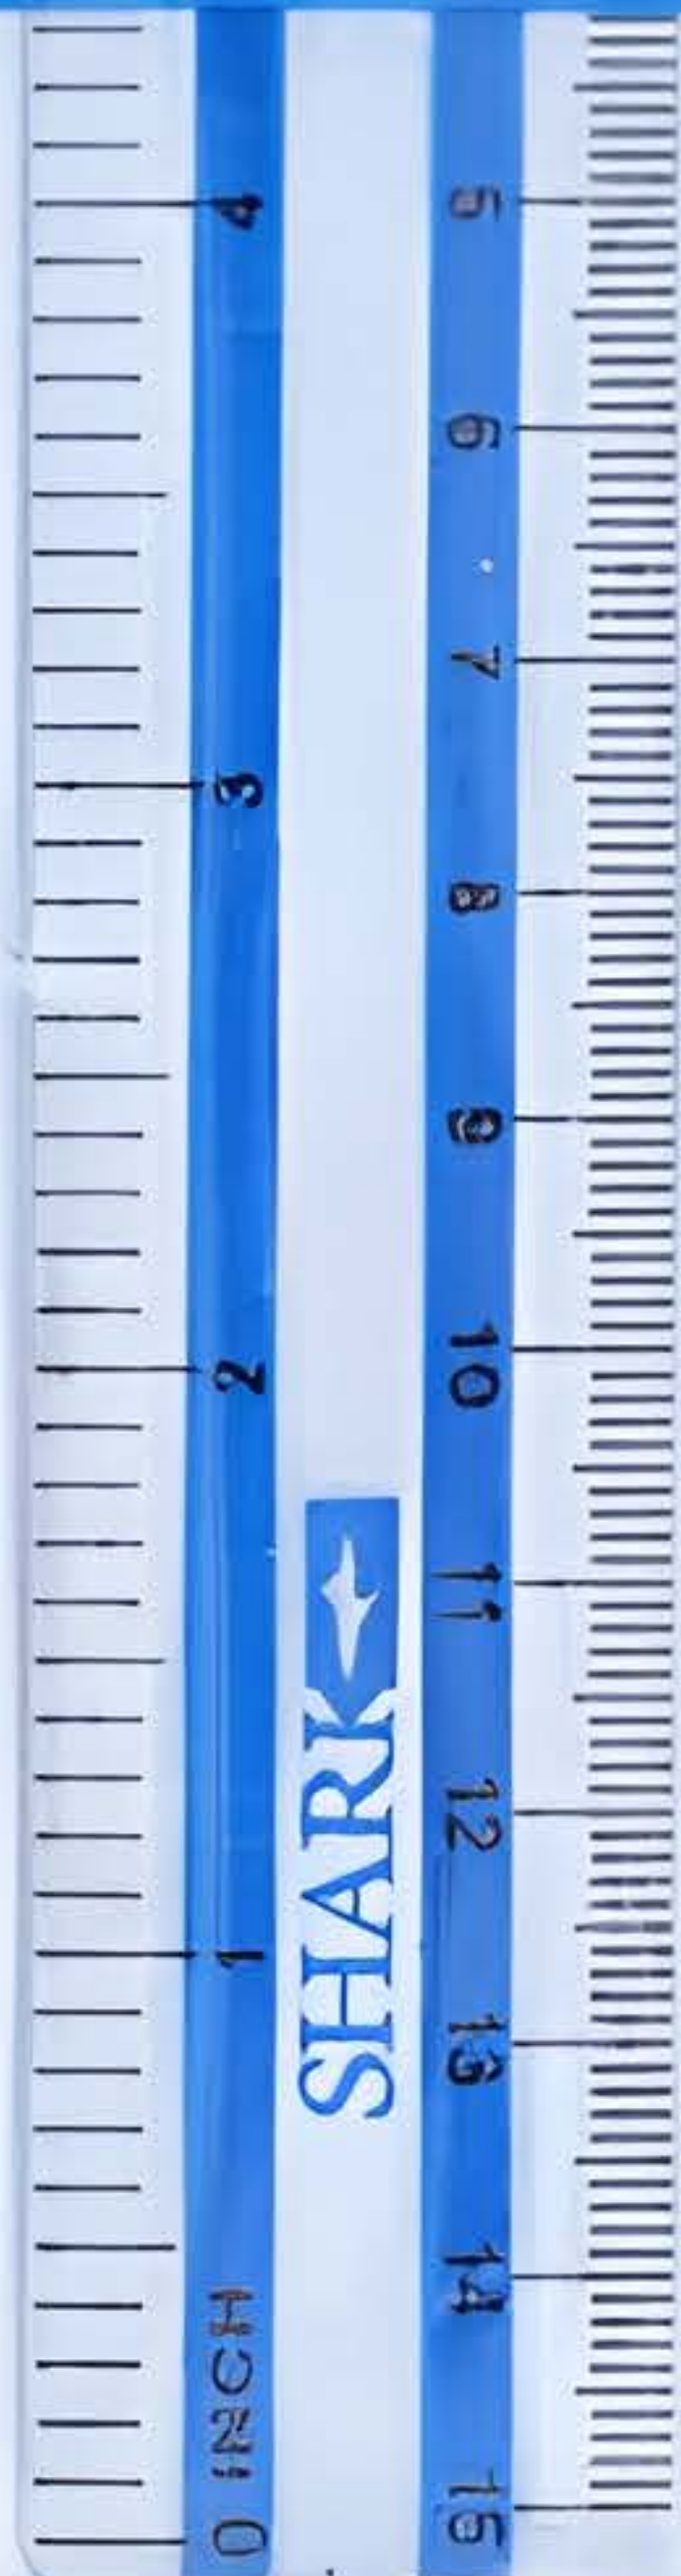

SHARK  RULER

6 inch
15 cm

SHARK  RULER

6 inch
15 cm

SHARK

SHARK®
RULER

SHARK®

www.facebook.com/sharkstationery
www.instagram.com/shark_stationery

- Sturdy and Durable
- Strong resistance

vid and Long-lasting Printing

3 001111 015690

SHARK Ruler

15 cm

SHARK 

REACH
NEW
HEIGHTS